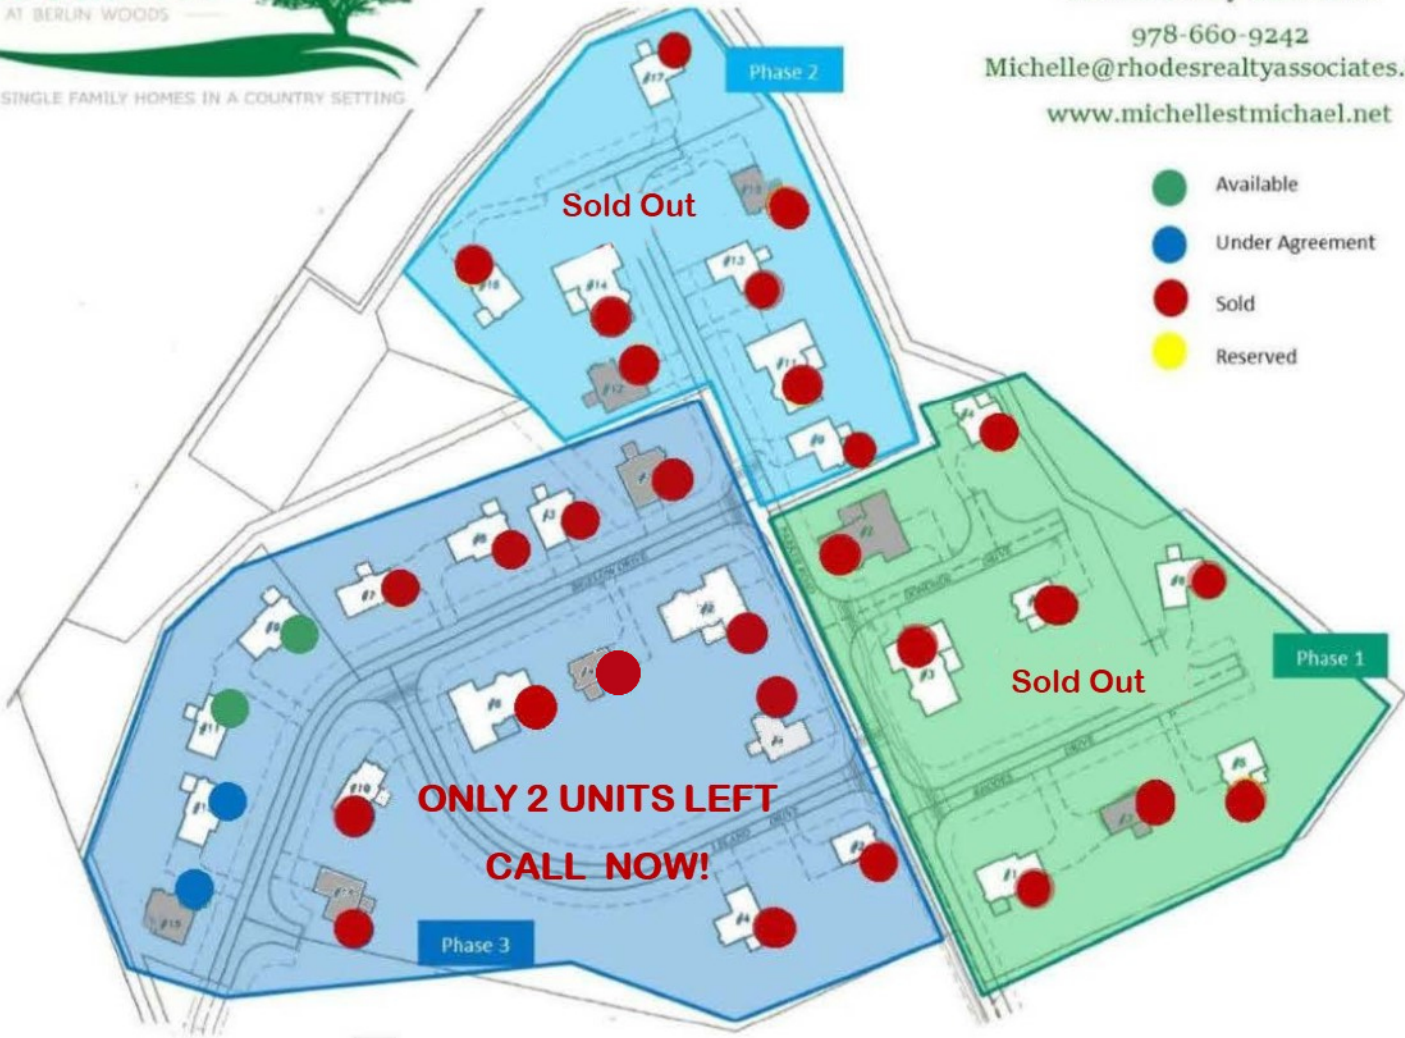

Michelle St. Michael
Rhodes Realty Associates
978-660-9242
Michelle@rhodesrealtyassociates.com
www.michellestmichael.net

■ Affordable

As of 3/14/2019