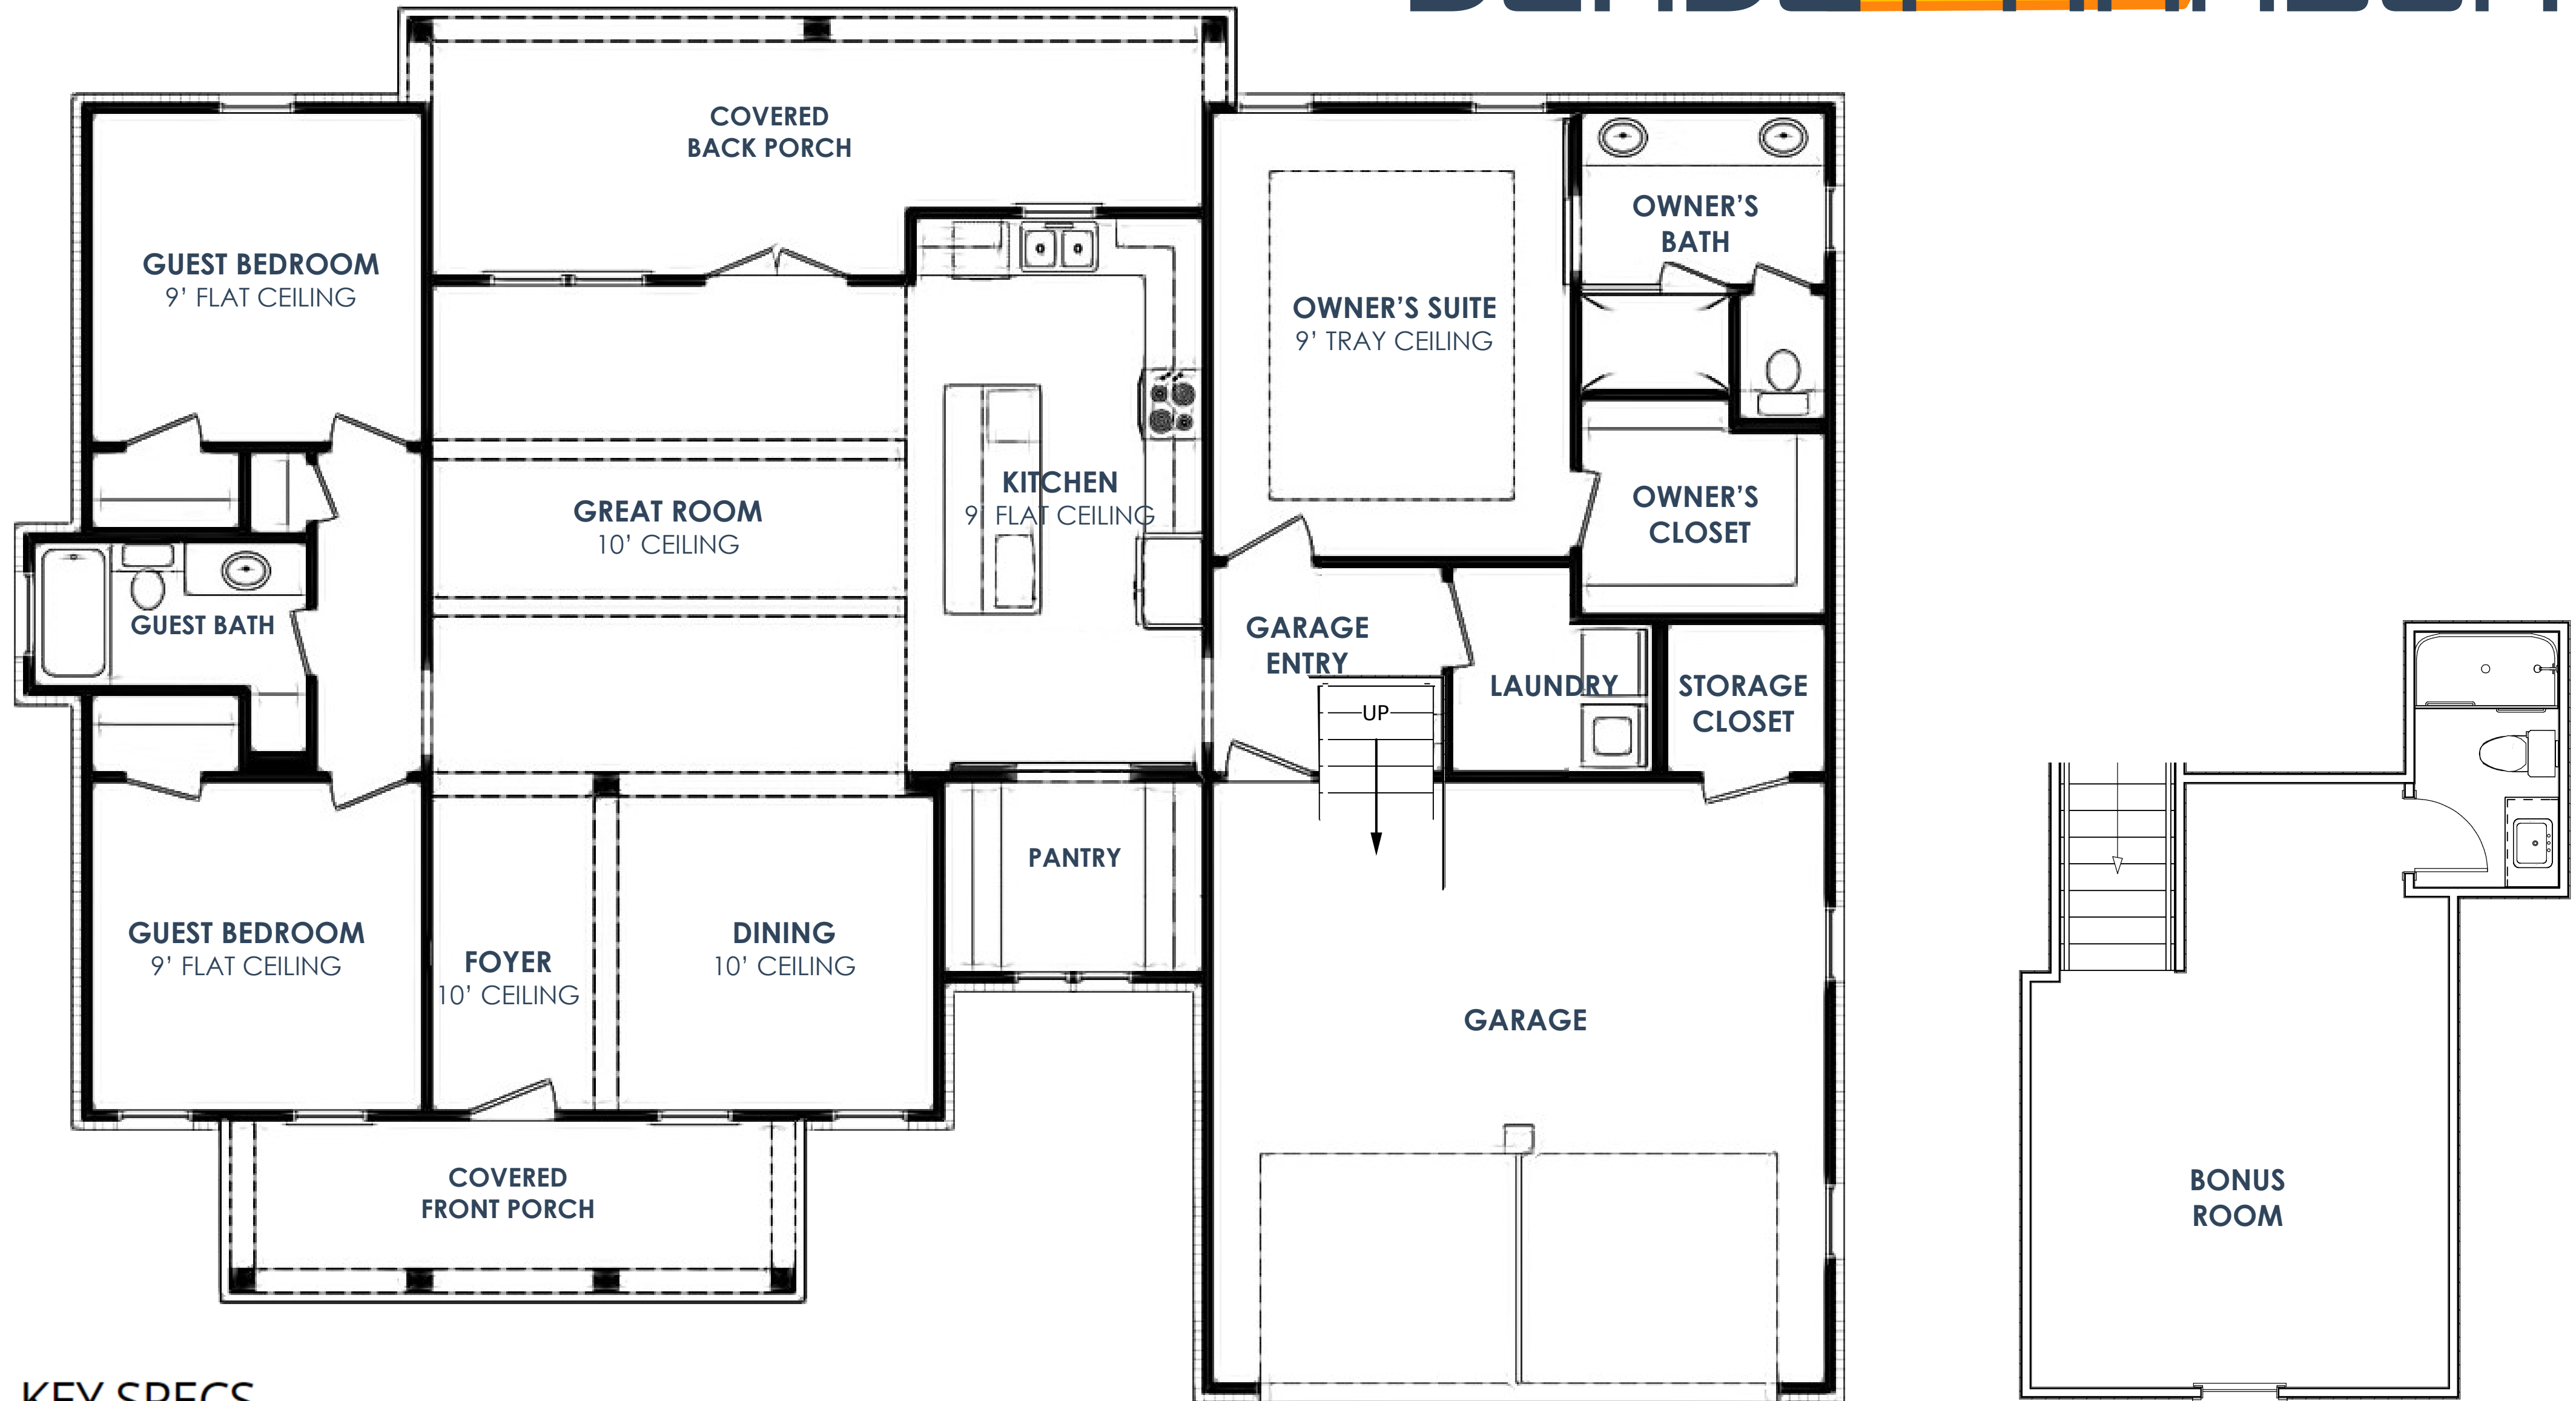

SUNSET HARBOR

KEY SPECS

2100
sq ft

3 / 4
Beds

3
Baths

1.5
Floors

2
Garages