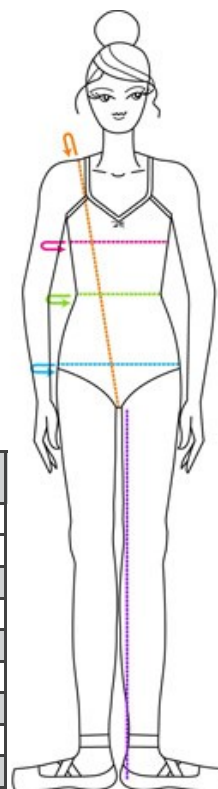

- Have your child stand straight with their weight evenly distributed.
- The measurement tape should be snug but not too tight on circumference measurements and stretched tight for vertical measurements.

Getting the Measurements:

1. 1—Bust/Chest—measure over the fullest part of the chest having the child's arms relaxed at their sides.
2. 2—Waist—Measure around where the waist naturally indents. Keep you finger between the tape and their belly.
3. 3—Hips—Measure around the fullest part of the hips and buttocks while your child stands with their heels together.
4. 4—Girth—Measure from the midpoint on the shoulder towards the front, through the crotch and back around to meet the midpoint of the shoulder.

If you need assistance please ask one of the board members. We would be glad to help.

Child Sizing								
		XSC	SC	IC	MC	LC	XLC	XXLC
Chest	Inches	22 - 24	24 - 26	26 - 28	28 - 31	31 - 33	33 - 36	36 - 40
Waist	Inches	22 - 23	23 - 24	24 - 25	25 - 27	27 - 29	29 - 32	32 - 35
Hips	Inches	23 - 25	25 - 27	27 - 29	29 - 32	32 - 36	36 - 39	39 - 41
Girth	Inches	38 - 41	41 - 44	44 - 47	47 - 51	51 - 54	54 - 57	57 - 60

Adult Sizing							
		SA	MA	LA	XL	XXLA	XXXLA
Bust	Inches	34 - 36	36 - 39	39 - 42	42 - 45	45 - 48	48 - 52
Waist	Inches	26 - 28	28 - 31	31 - 34	34 - 38	38 - 43	43 - 47.5
Hips	Inches	35 - 37	37 - 40	40 - 44	44 - 48	48 - 52	52 - 56
Girth	Inches	57.5 - 60	60 - 62	62 - 63	63 - 65	65 - 68	68 - 71