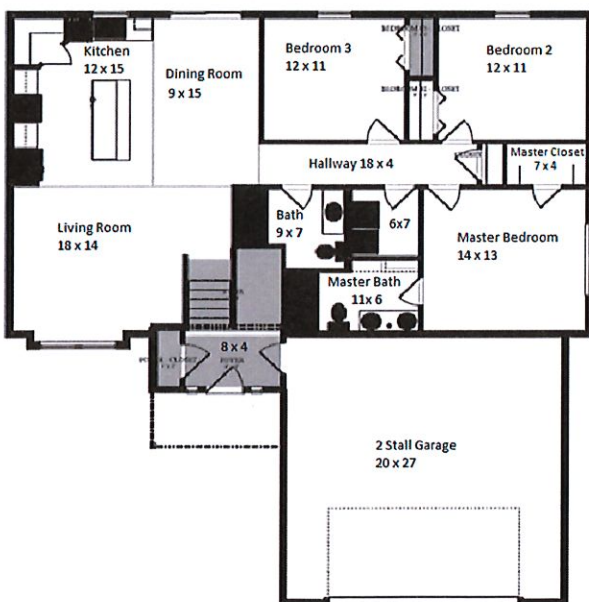

13335 RIVER MEADOW ST WILLISTON ND

MM B4 L6

Your dream home is waiting for you!