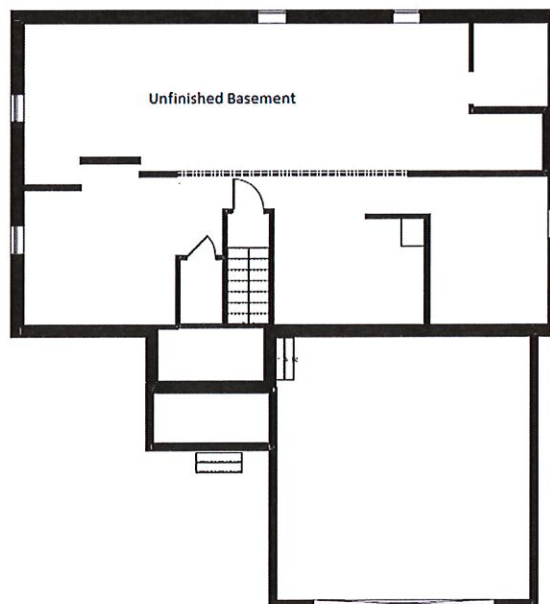

13335 RIVER MEADOW ST WILLISTON ND

MM B4 L6

Your dream home is waiting for you!