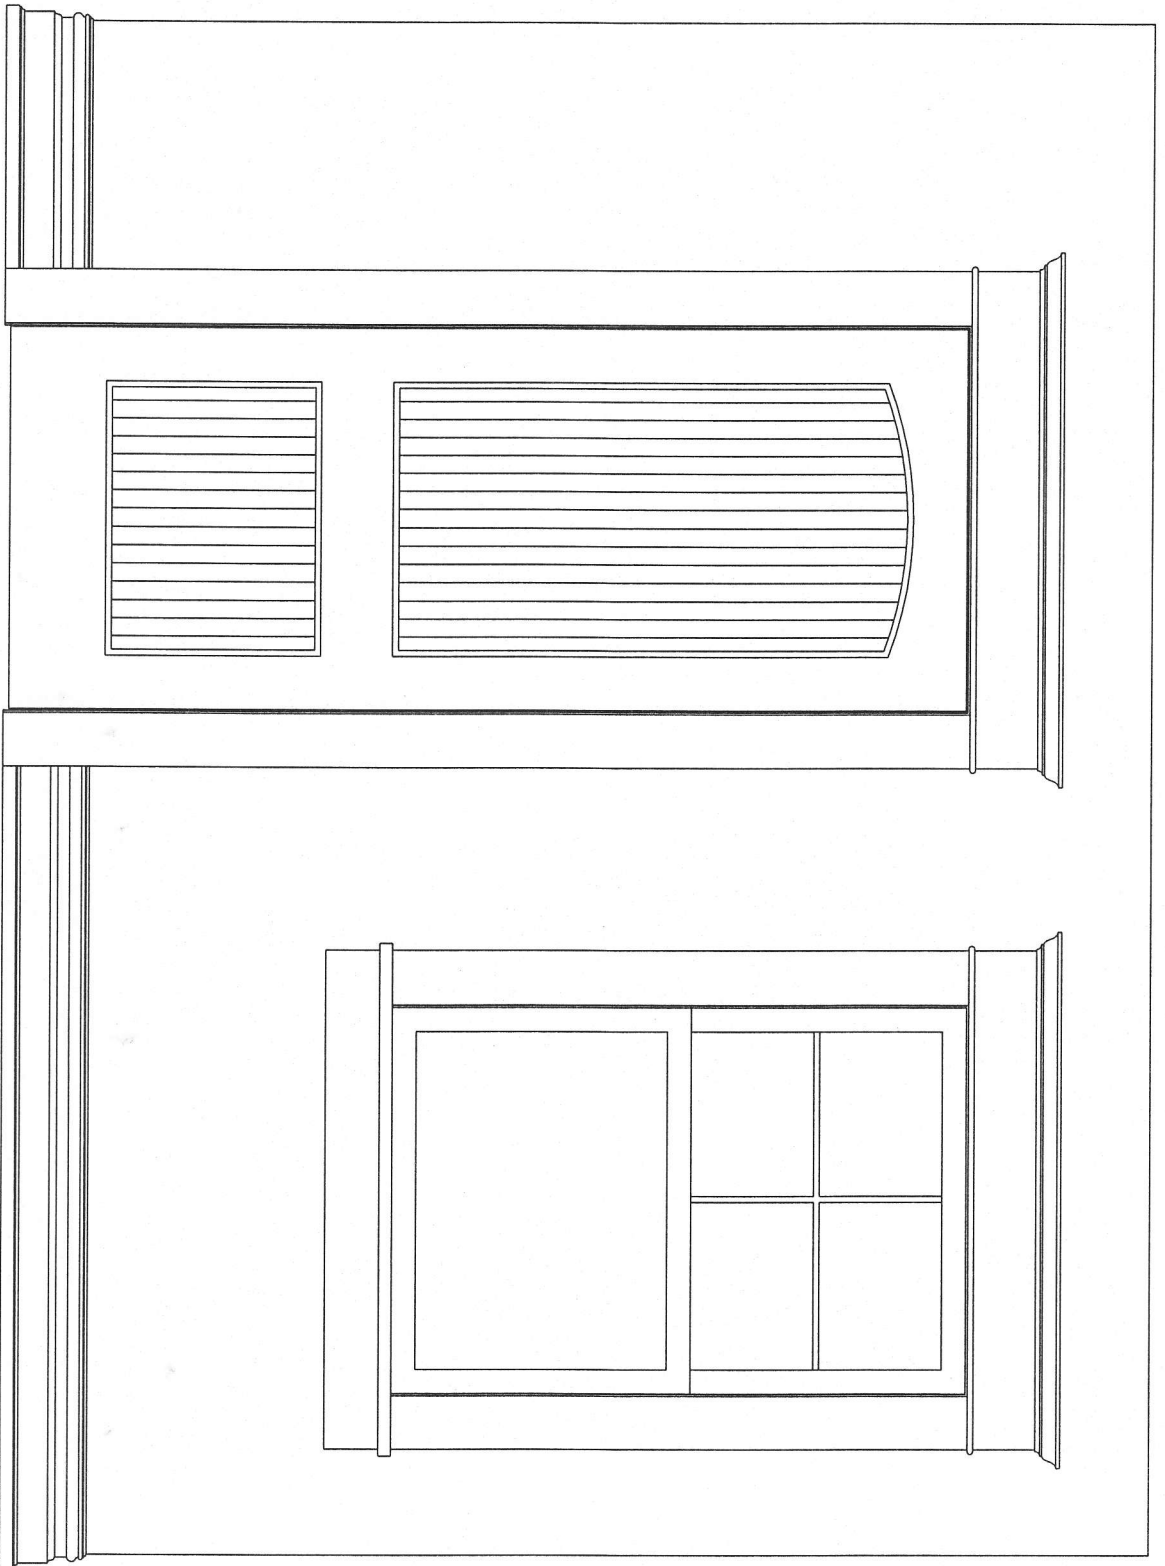

Eichinger Package

Rhodes & Rhodes Millwork
3011 Ocean Heights Avenue Unit A
Egg Harbor Township, NJ 08224
609-655-5180 Phone 609-565-5181 Fax
rhodesar@rhodes.com
rhodesar@rhodesmillwork.com

Scale: 3/4" = 1'-0"