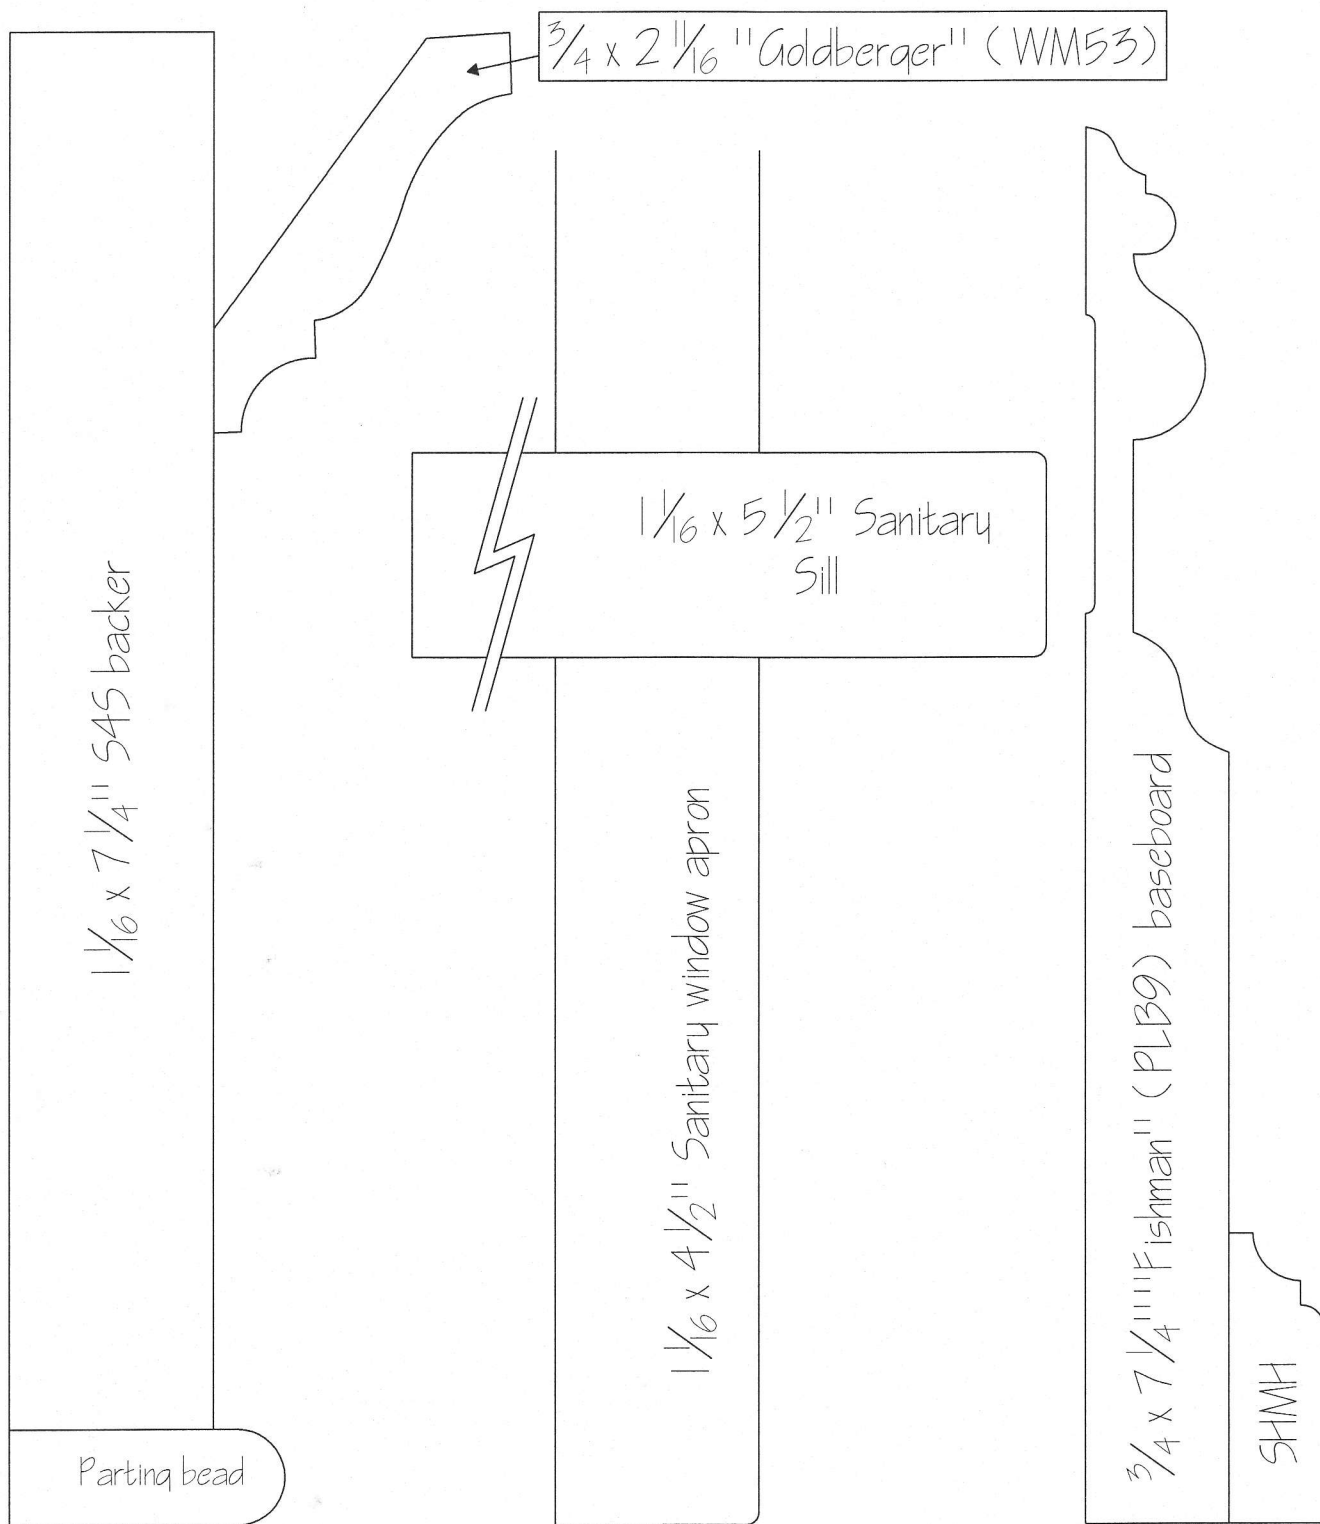

# Eichinger Package

$1 \frac{1}{16} \times 4 \frac{1}{2}$ " Sanitary door and window trim

\* Scale: Full size\*

Rhodes & Rhodes Millwork  
3011 Ocean Heights Avenue Unit A  
Egg Harbor Township, NJ 08234  
609-653-3180 Phone 609-365-3181 Fax  
rhodesandrhodes@gmail.com  
rhodesandrhodesmillwork.com

Scale: 3/4" = 1'-0"