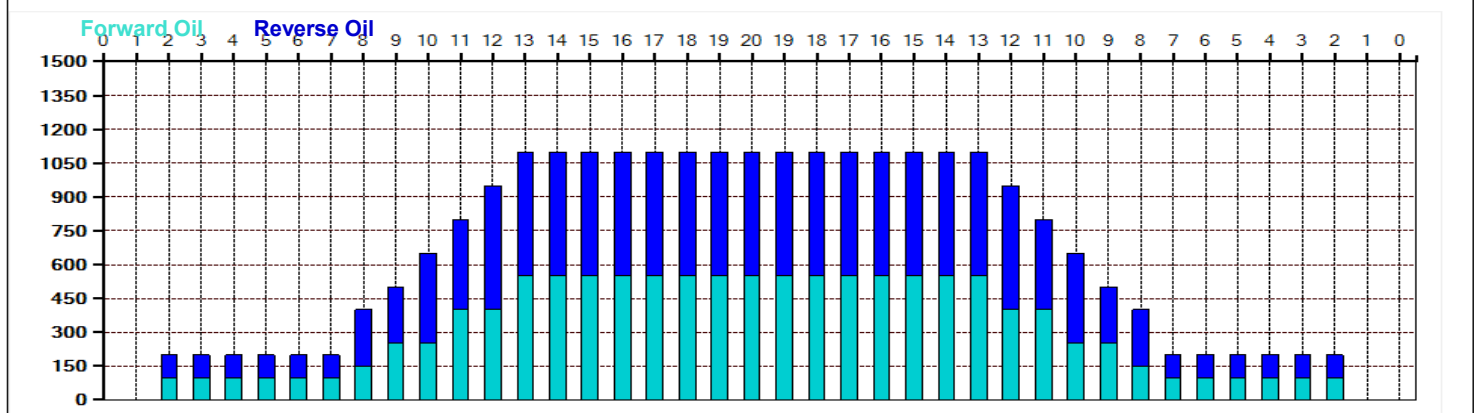

2018 OHSAA State Championships-Boys Pattern

Oil Pattern Distance: 41 Feet **Reverse Brush Drop:** 38 Feet **Oil Per Board:** 50 uL
Forward Oil Total: 12.35 mL **Reverse Oil Total:** 13.15 mL **Volume Oil Total:** 25.5 mL
Forward Boards Crossed: 247 Boards **Reverse Boards Crossed:** 263 Boards **Total Boards Crossed:** 510 Boards

Conditioner:
 Type In or Select One

 TransferType:
 Type In or Select One

- Forward
- Reverse
- Combined
- Buff

Start	Stop	Loads	Speed	Crossed	Start	End	Feet	T.Oil	
1	2L	2R	0	30	0	41.0	34.0	-7.0	0
2	12L	12R	3	18	51	34.0	26.4	-7.6	2550
3	10L	10R	3	18	63	26.4	18.8	-7.6	3150
4	8L	8R	3	18	75	18.8	11.2	-7.6	3750
5	2L	2R	2	18	74	11.2	6.1	-5.1	3700
6	2L	2R	0	14	0	6.1	0.0	-6.1	0

Item	3L-7L:18L-18R	8L-12L:18L-18R	13L-17L:18L-18R	18L-18R:17R-13R	18L-18R:12R-8R	18L-18R:7R-3R
Description	Outside Track:Middle	Middle Track:Middle	Inside Track:Middle	Middle: Inside Track	Middle:Middle Track	Middle:Outside Track
Track Zone Ratio	5.5	1.67	1	1	1.67	5.5