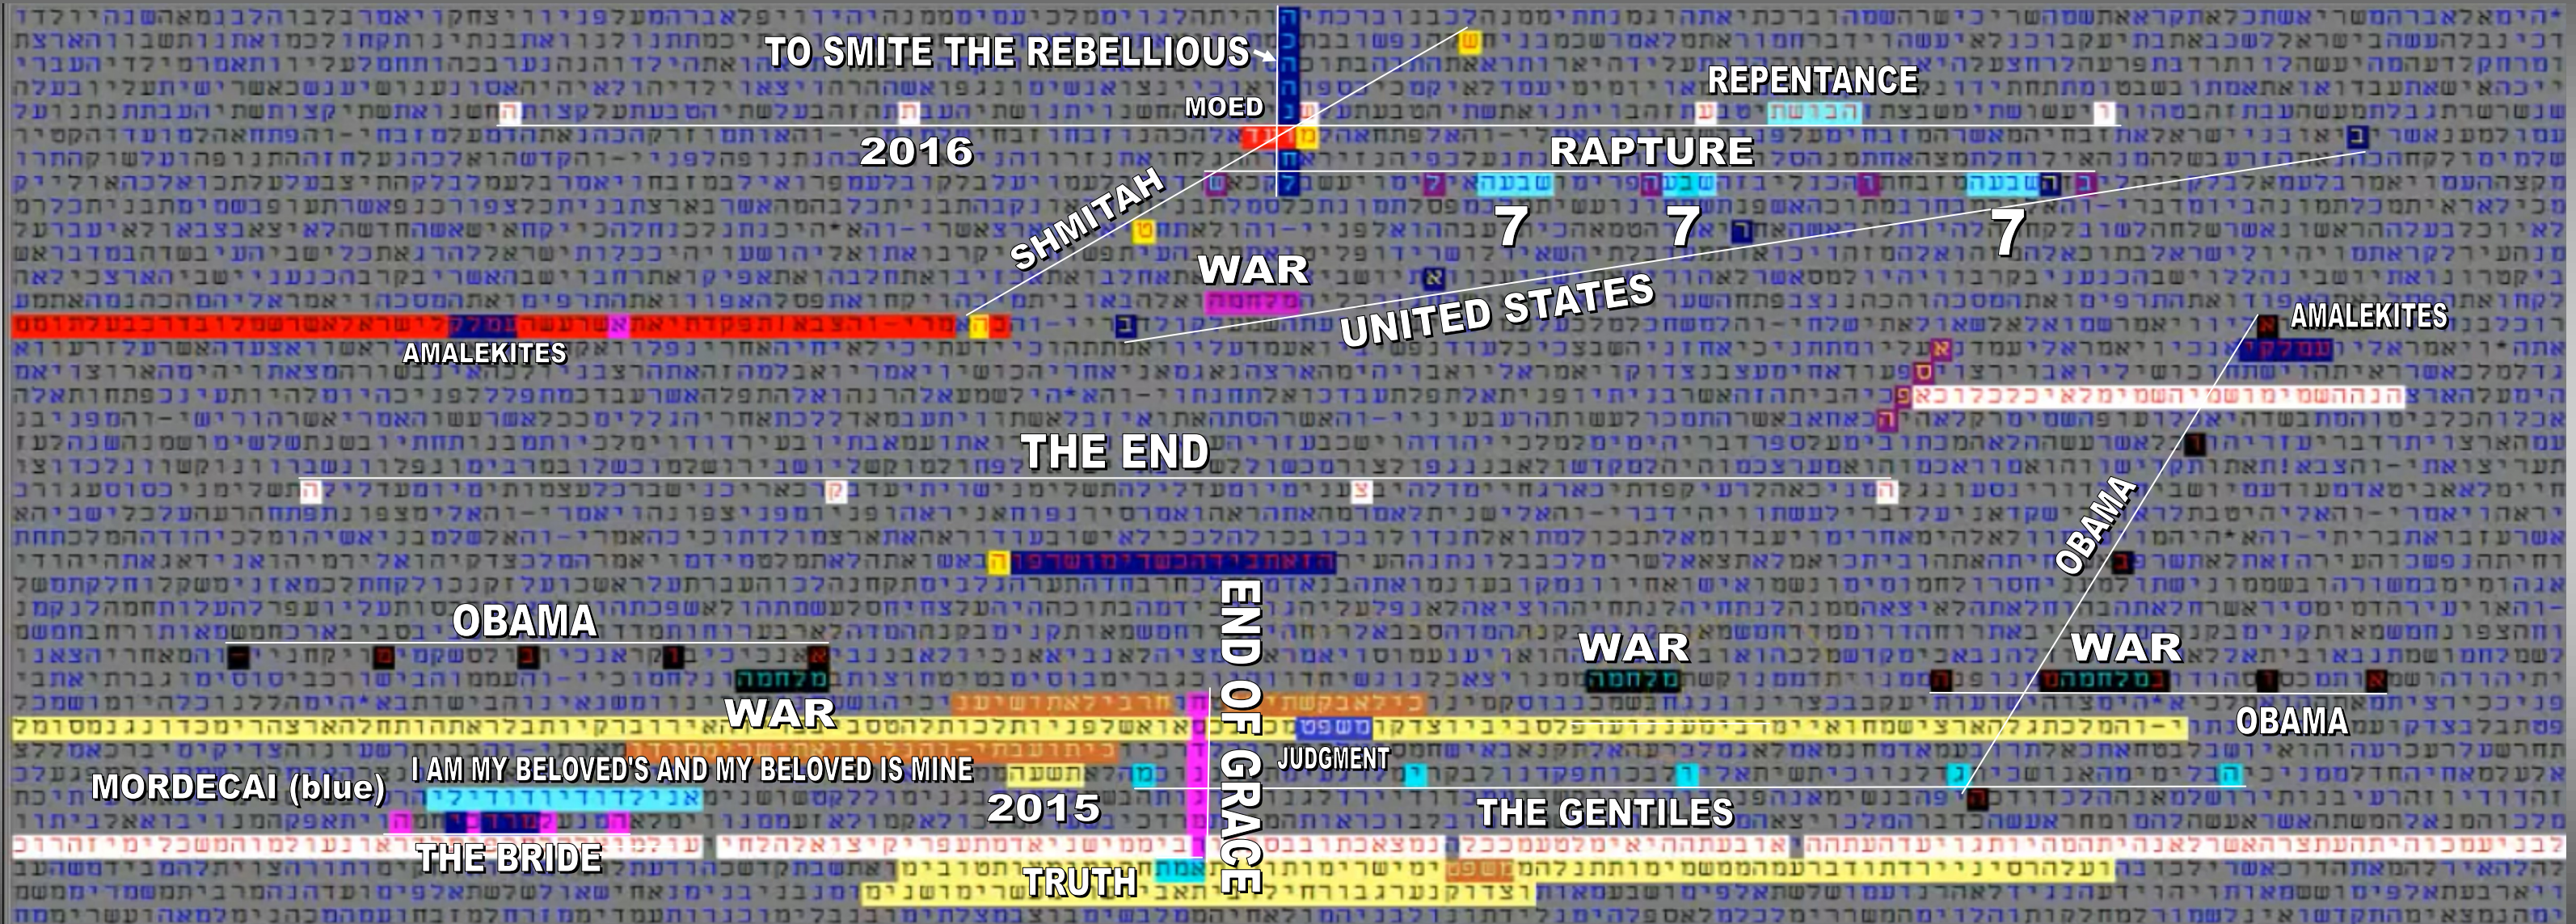

THE END OF GRACE

Bible Code Matrix of Prophecy in Scripture

© MATTHEW WRIGHT MINISTRIES
Graphic layout by Luis B. Vega

RESOURCES
[youtube.com/user/TheMatt71269](https://www.youtube.com/user/TheMatt71269)
biblecodenow1@gmail.com
biblecodenow.com
[facebook.com/groups/codesearcher](https://www.facebook.com/groups/codesearcher)

SCRIPTURE SOURCE(S)
 Old & New Testament
 TorahSoft

FOR AN EXPLANATION - STUDY OF THE CHART CODE MATRIX, VISIT THE YOUTUBE CHANNEL VIDEO SERIES.
WIDTH: 29684 CENTER: 880715