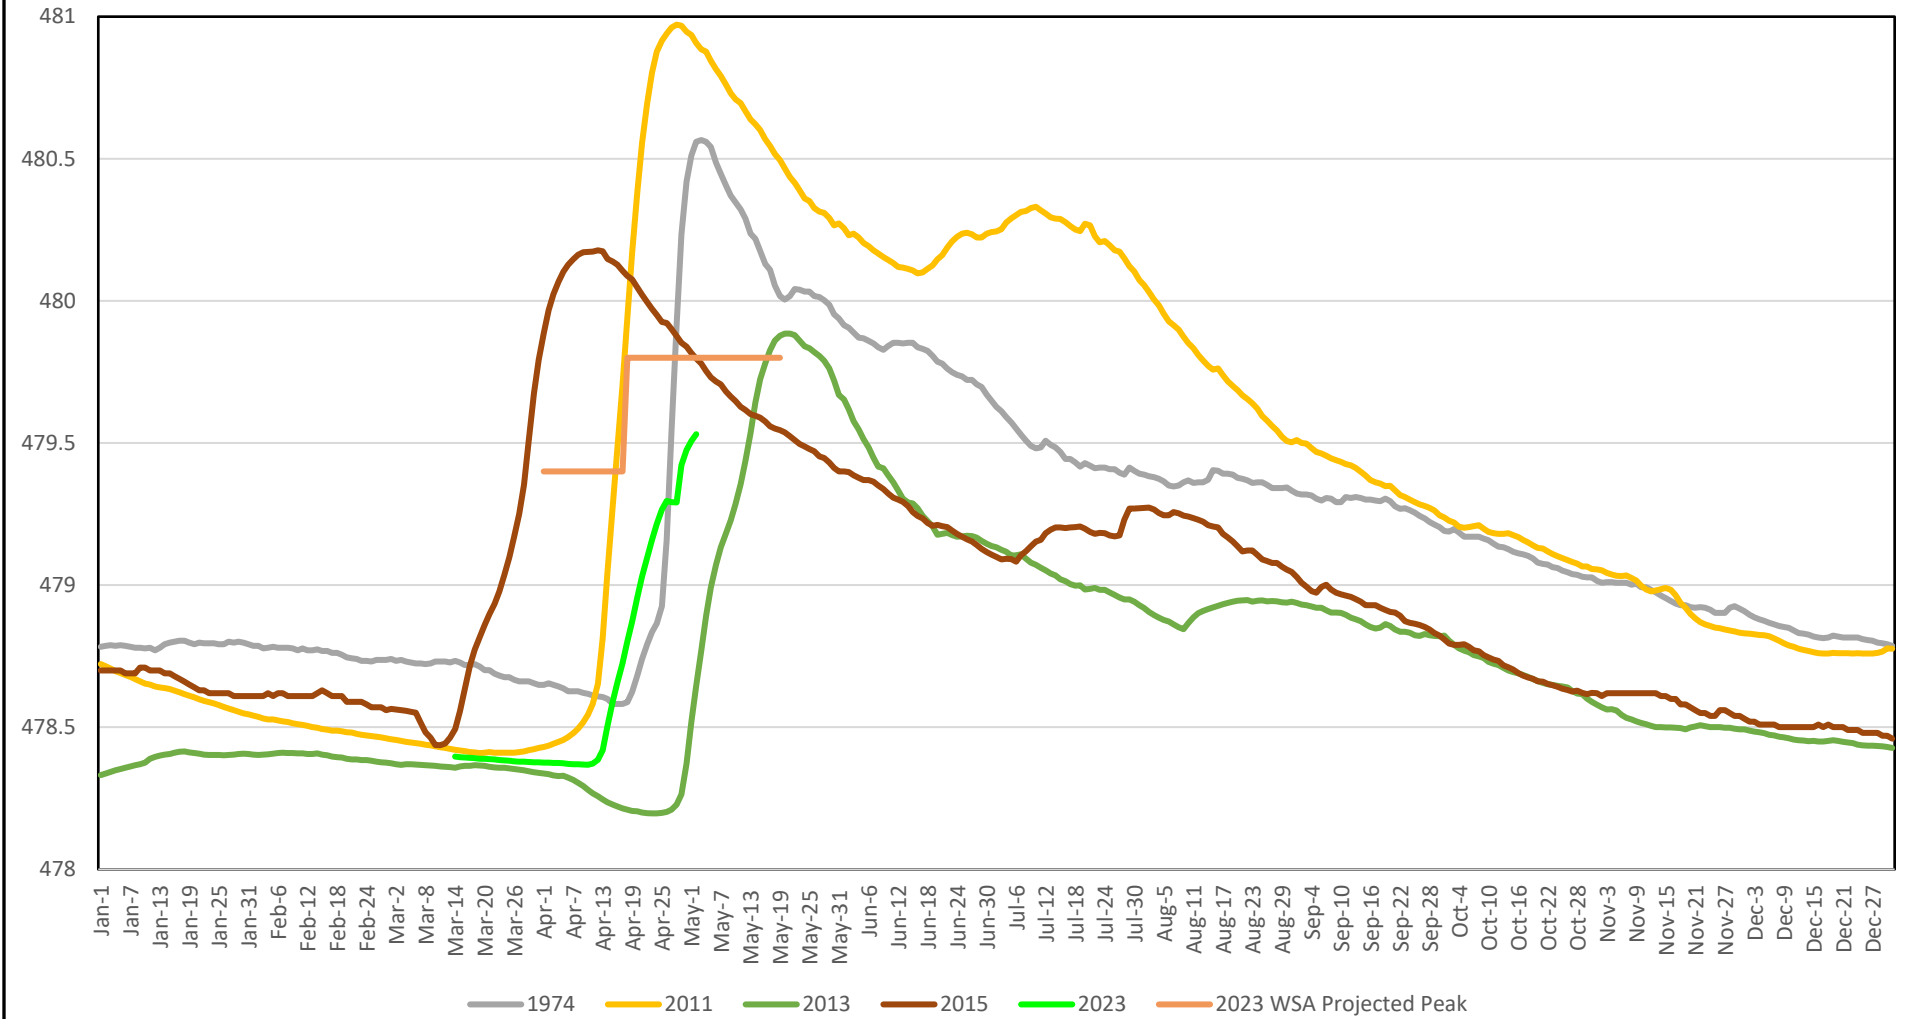

Echo Lake

Echo Lake

Katepwa Lake

Katepwa Lake

Qu'Appelle River water level/flow chart

May 2/23

	Water flow/level has increased in past 24 hours
	Water flow/level has remained the same in past 24 hours
	Water flow/level has decreased in past 24 hours