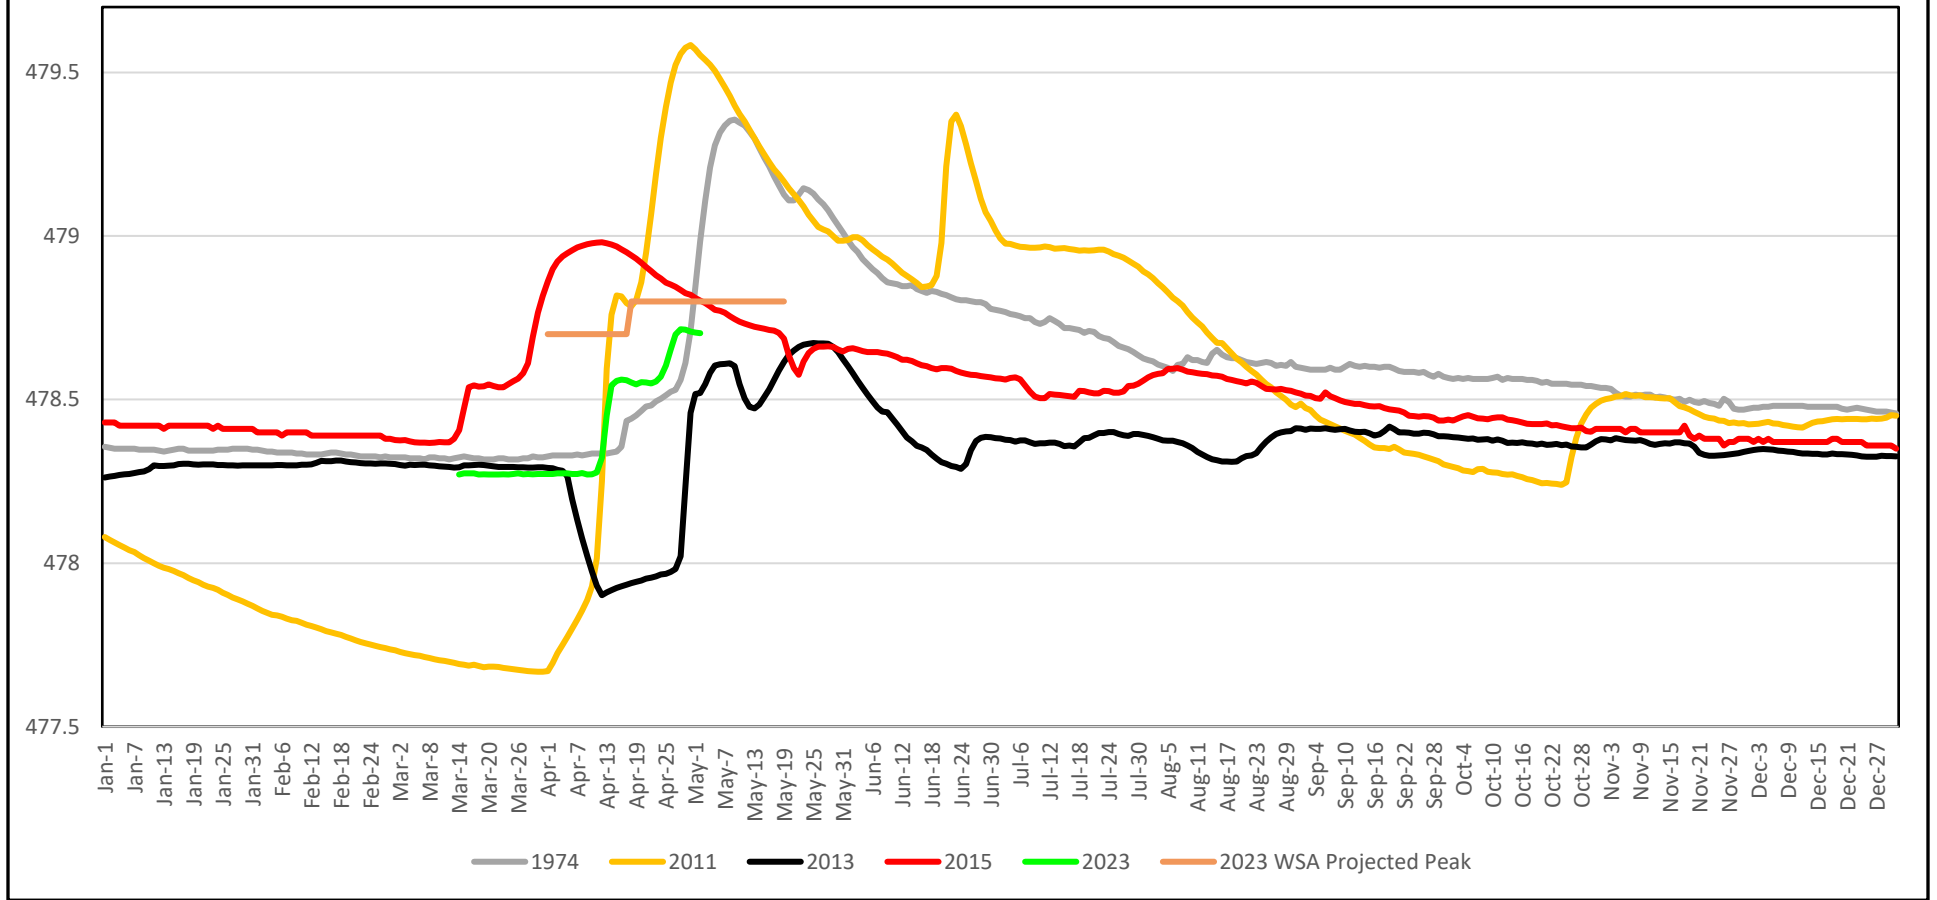

Echo Lake

Echo Lake

Katepwa Lake

Katepwa Lake

Qu'Appelle River water level/flow chart

May 2/23

	Water flow/level has increased in past 24 hours
	Water flow/level has remained the same in past 24 hours
	Water flow/level has decreased in past 24 hours