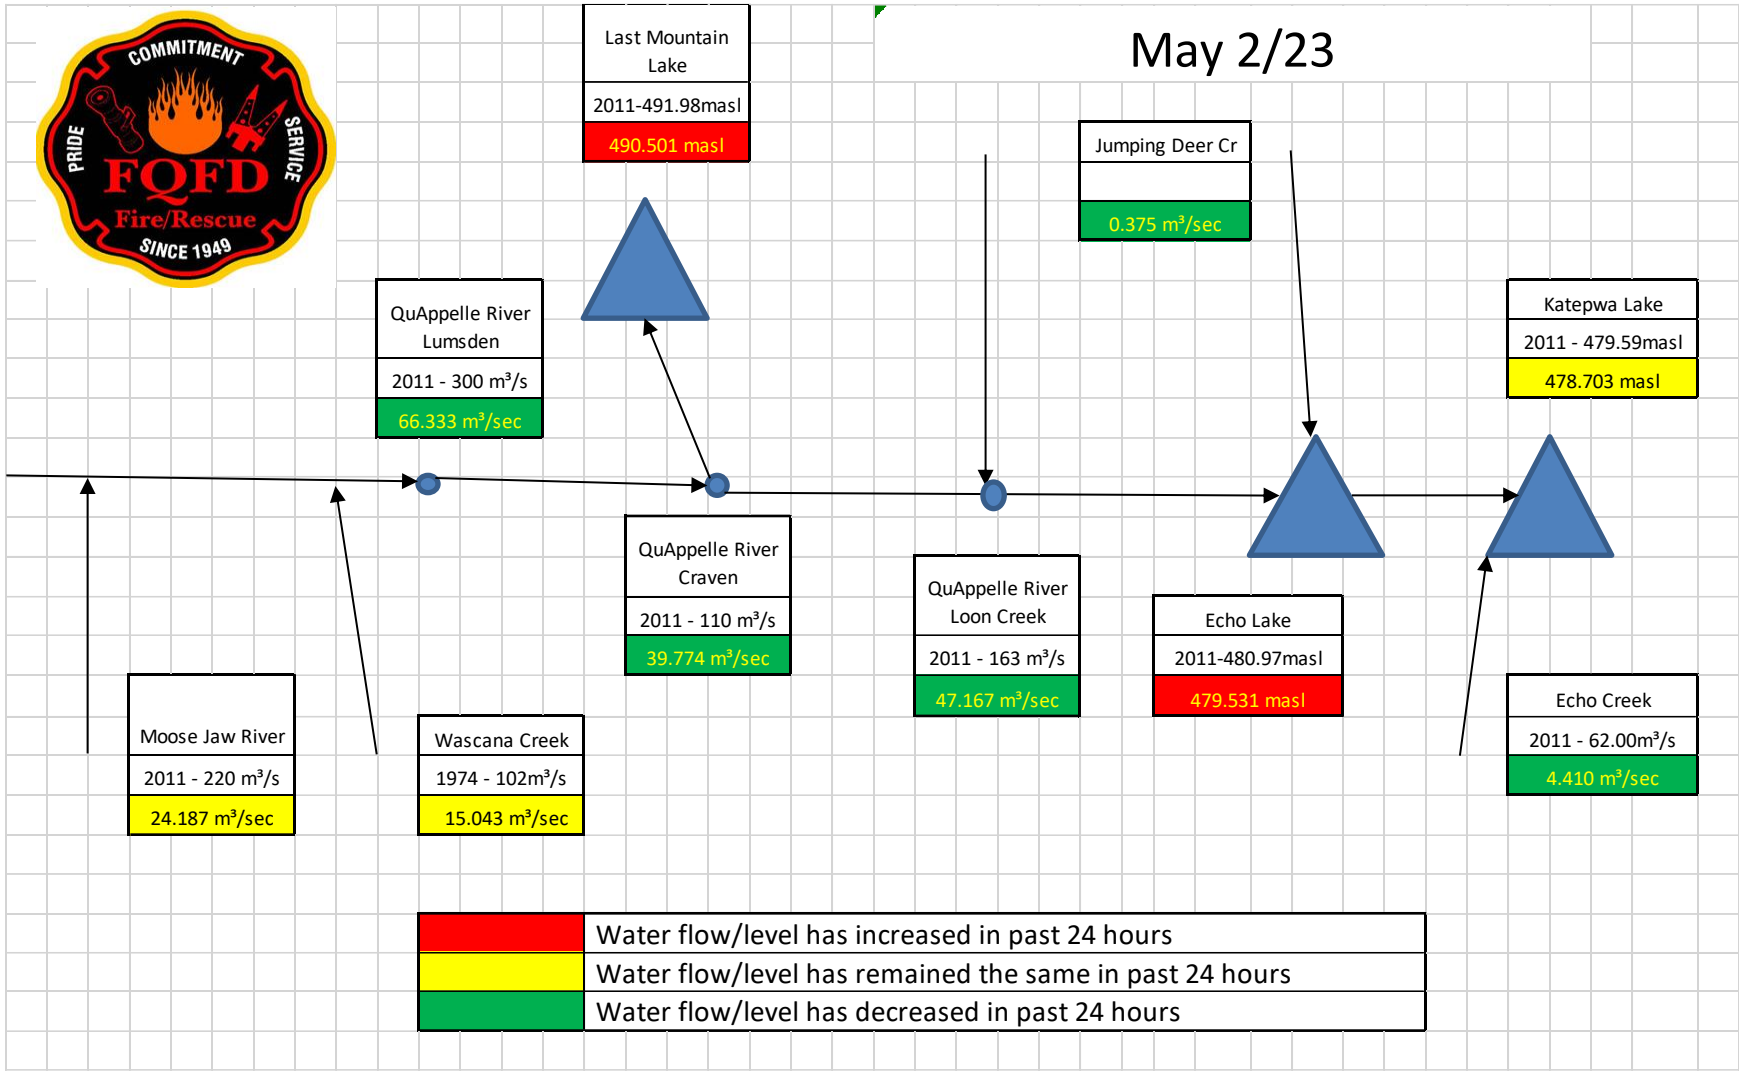

Echo Lake

Echo Lake

Katepwa Lake

Katepwa Lake

Qu'Appelle River water level/flow chart

May 2/23

	Water flow/level has increased in past 24 hours
	Water flow/level has remained the same in past 24 hours
	Water flow/level has decreased in past 24 hours