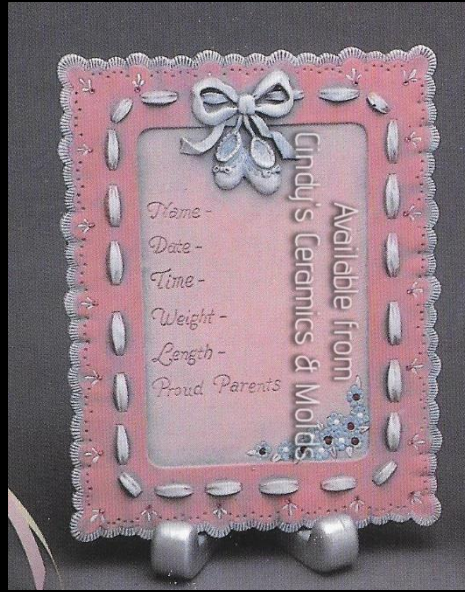

*S-1262/92

9 1/2
Tall

12.25

Birth Announcement Card & Stand

*TT-792