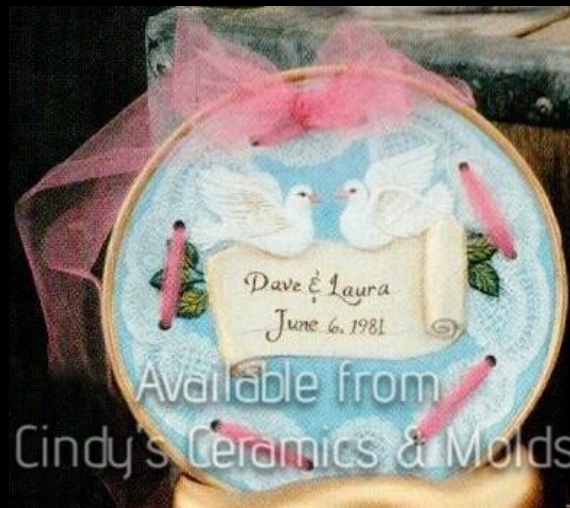

770	 <p data-bbox="631 947 834 982">Bride Happy</p>	9 1/2 Tall	18.00
771	 <p data-bbox="618 1793 846 1829">Groom Smiley</p>	9 1/2 Tall	18.00
770 & 771	Wedding Smiley & Happy (Set)	9 1/2 Tall	35.00

1473

8 Tall

16.00

Small Graduate Smiley

J-1712

5 Tall

12.60  
set

World's Greatest Dad Father's Day Bears

J-1713

5 Tall

12.60  
set

World's Greatest Mom & Happy Mother's Day Bears

CPK-3584

8 ½  
Diameter

8.00

Wedding/ Anniversary Plate  
(Plate Holder Pictured not Available)

\*DM-224F