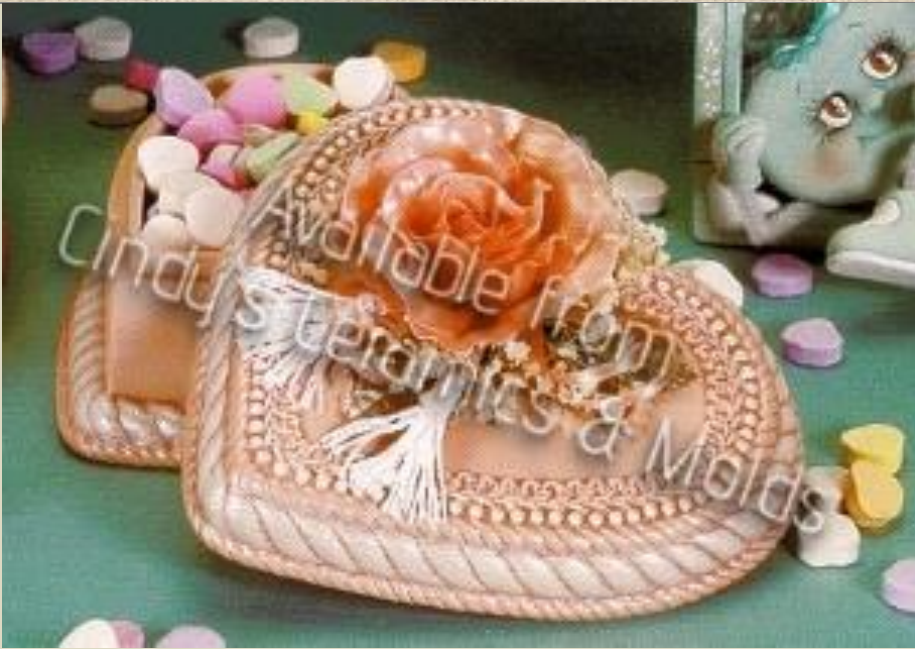

*BB-HH-269

Schooner Box

12.00

D-804

Round Band Boxes (Set of Three; shown as wrapped presents)

1 3/4 High

7.20 (Set of Three)

D-806

Hexagon Shaped Band Boxes (Set of Three; shown as wrapped presents)

1 3/4 High

7.20 (Set of Three)

D-954

6 Wide

9.75

Satin Cord Heart Box

DM-81C