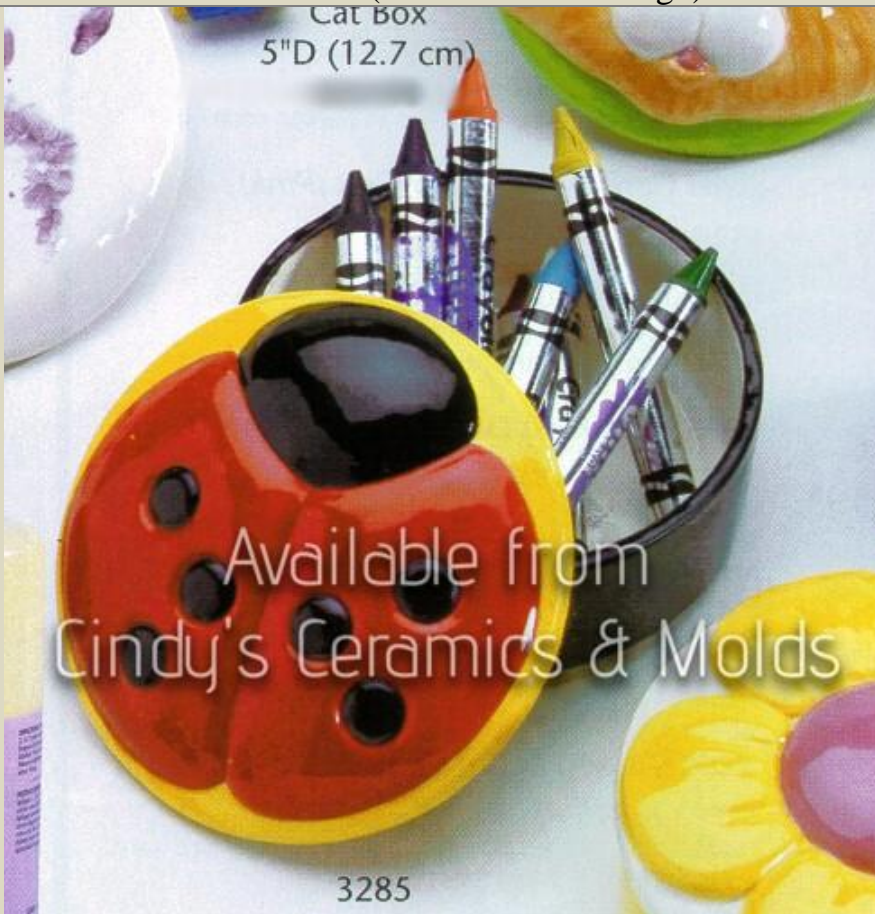

5
Diameter

14.00

Ladybug Box