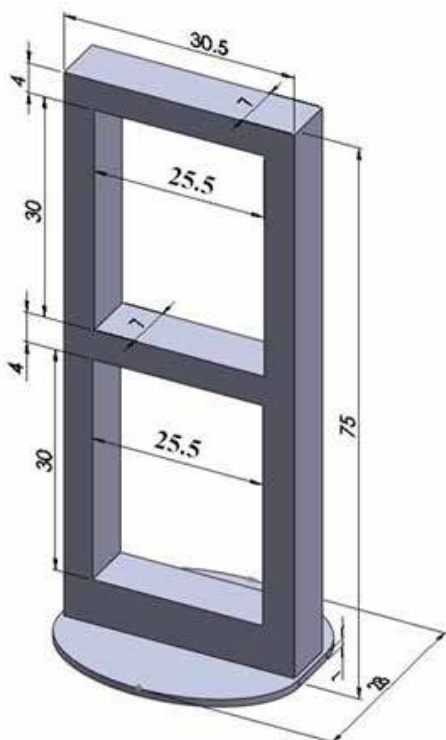

Wood
Black Walnut

NORMAN[®]

4-SIDED SHUTTER
SAST01 (Composite) & SAST02 (Wood)

4-SIDE BLIND & SHADE
SABT01 (Composite) & SABT02 (Wood)

2-SIDED BLIND & SHADE
SABT03 (Composite) & SABT04 (Wood)

3-SIDED BLIND & SHADE
SABT05 (Composite) & SABT06 (Wood)