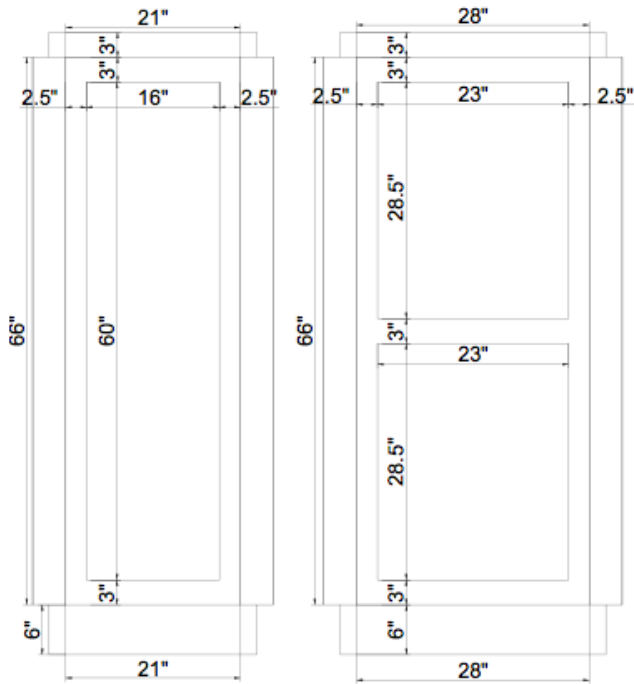

NORMAN®

4-SIDED SHUTTER
SAST01 (Composite) & SAST02 (Wood)