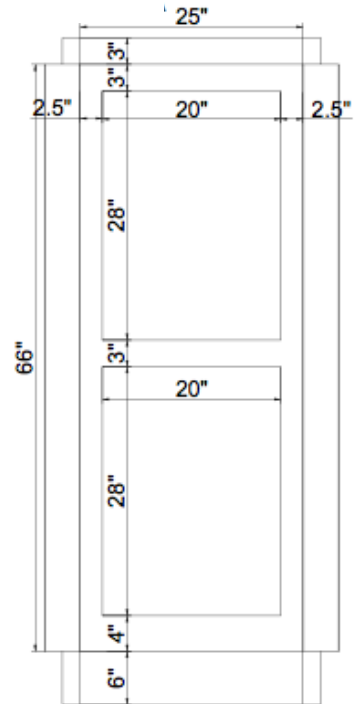

Work Station is shown in Black Walnut

Work Station

78"W x 40"L x 40"H

\$410 (Composite; SKU SAWS01)

\$520 (Wood; SKU SAWS02)

**Order online or call
your sales manager for
more information!**

Composite
Silk White

Wood
Black Walnut

NORMAN[®]

4-SIDED SHUTTER
SAST01 (Composite) & SAST02 (Wood)

4-SIDE BLIND & SHADE
SABT01 (Composite) & SABT02 (Wood)

2-SIDED BLIND & SHADE
SABT03 (Composite) & SABT04 (Wood)

3-SIDED BLIND & SHADE
SABT05 (Composite) & SABT06 (Wood)