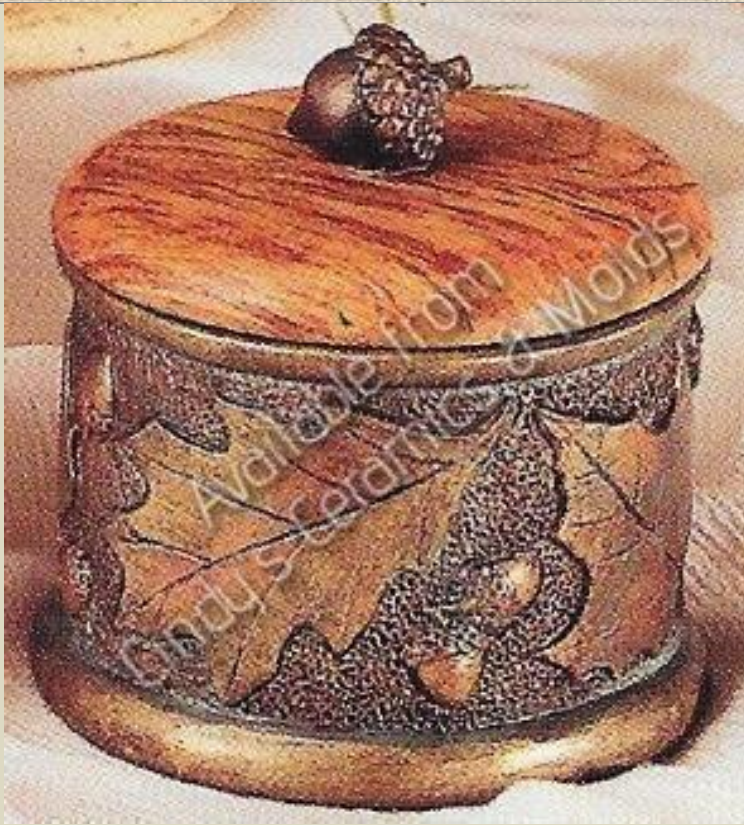

A-426

2.125  
High by  
6.625  
Long

6.00

Candleholder Tray (Can be used alone, or with many different small figurines)

<p>TB-840</p>	 <p>Available from Cindy's Ceramics &amp; Molds</p>	<p>3.5 Diameter</p>	<p>12.00</p>
<p>Seashell Candleholders</p>			
<p>MOM-135</p>		<p>7 High</p>	<p>9.00</p>
<p>Plain Short Candleholder (Can be cutout with various designs for a slight upcharge; Shown with optional attachments)</p>			

M-1415

12.50

Leaves & Acorns Candleholder/ Box

C-4044

7 Tall by  
5.5 Wide  
by 5  
Long

13.80

Small Fish Chimminarie

\*C-  
4032/5