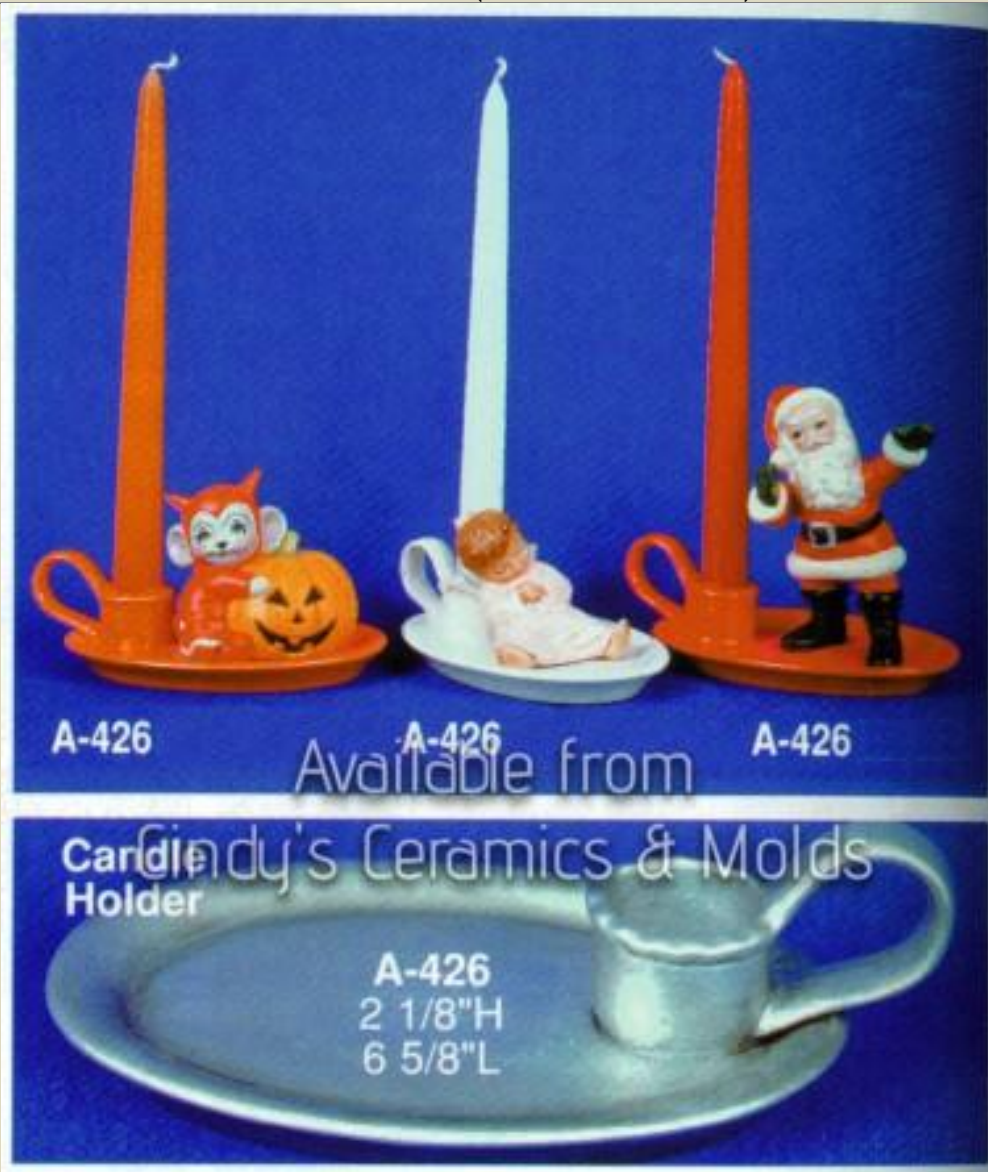

A-426

2.125  
High by  
6.625  
Long

6.00

Candleholder Tray (Can be used alone, or with many different small figurines)

<p>TB-840</p>	 <p>Available from Cindy's Ceramics &amp; Molds</p>	<p>3.5 Diameter</p>	<p>12.00</p>
<p>Seashell Candleholders</p>			
<p>MOM-135</p>		<p>7 High</p>	<p>9.00</p>
<p>Plain Short Candleholder (Can be cutout with various designs for a slight upcharge; Shown with optional attachments)</p>			