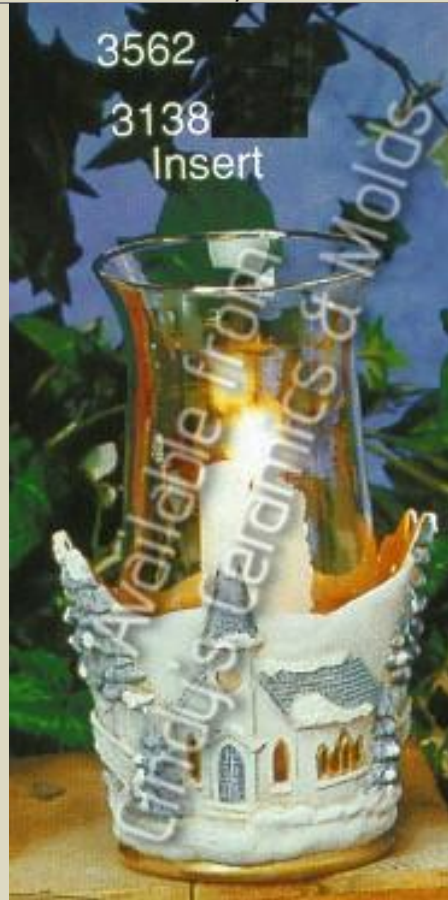

D-1881/2

Canoe: 18  
Long;  
Stand 5.5  
Wide

21.70

Canoe Candleholder & Stand (shown bottom center; uses either three tea light holders, D-1841, or two tea light holders and one votive, D-1743, as well as a canoe stand, D- 1882)

\*DM-102A

9.75 High

14.00

Patio Lantern

DM-268

6 High

10.50

Owl Bank/ Lantern