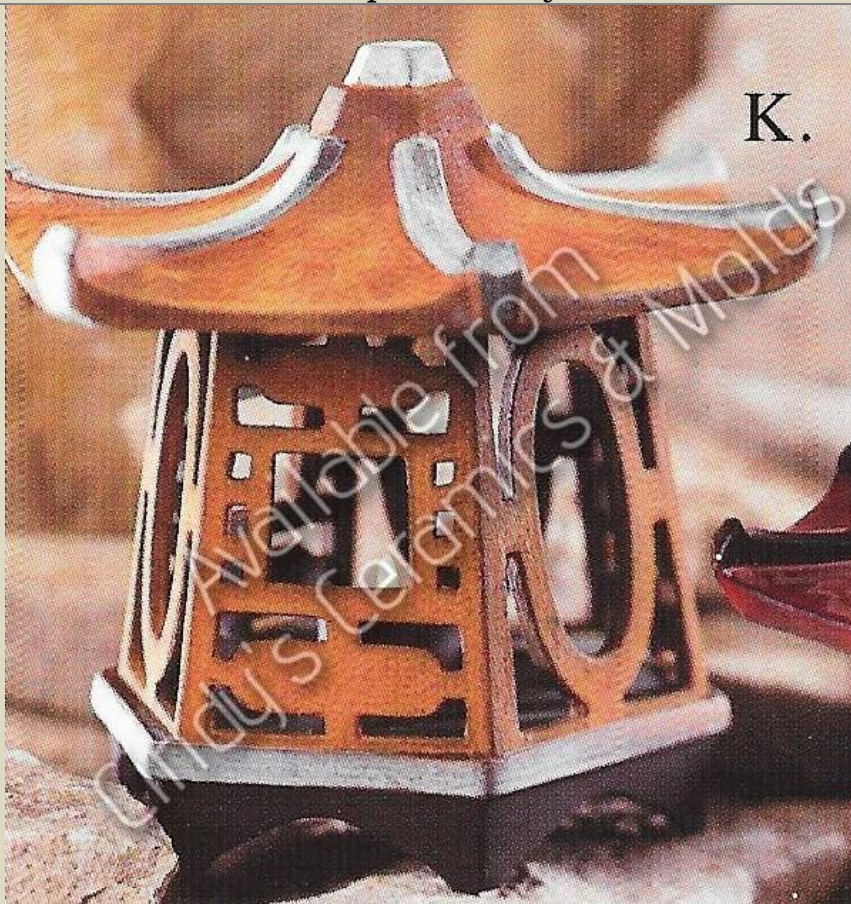

Large Pagoda (cutout as shown; Not Available for Shipping)

16.00

Tulip Luminary

C-4046