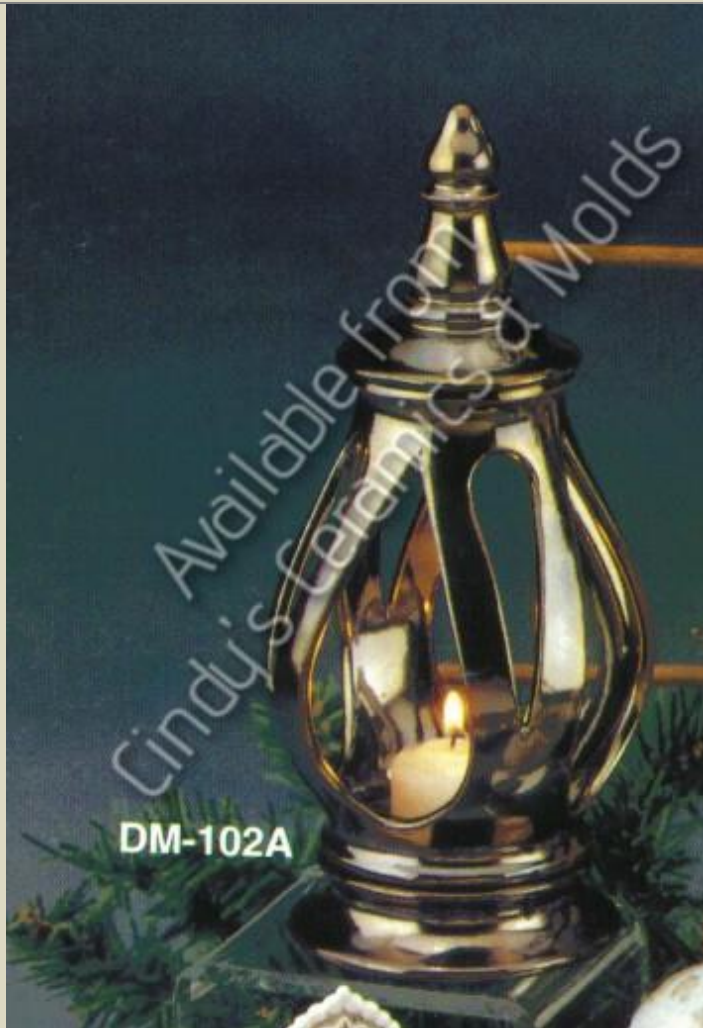

9.75 High

14.00