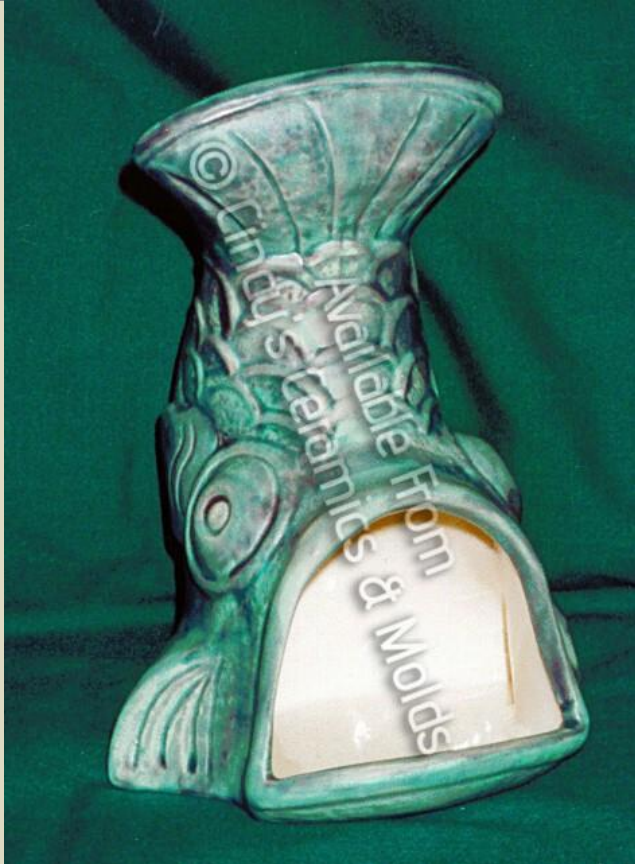

Leaves & Acorns Candleholder/ Box

7 Tall by
5.5 Wide
by 5
Long

13.80

Small Fish Chimminarie