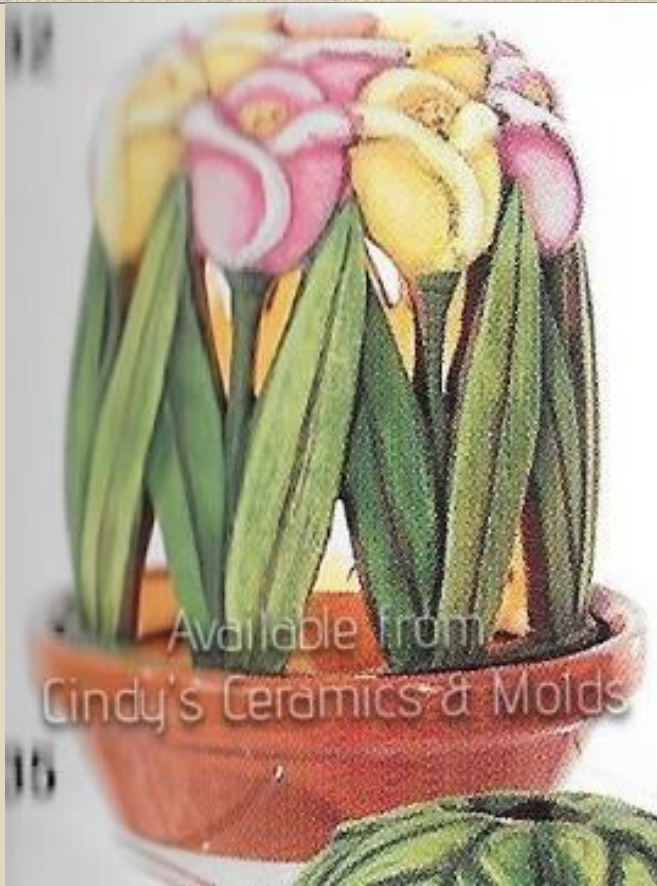

A-426

2.125  
High by  
6.625  
Long

6.00

Candleholder Tray (Can be used alone, or with many different small figurines)

<p>TB-840</p>	 <p>Available from Cindy's Ceramics &amp; Molds</p>	<p>3.5 Diameter</p>	<p>12.00</p>
<p>Seashell Candleholders</p>			
<p>MOM-135</p>		<p>7 High</p>	<p>9.00</p>
<p>Plain Short Candleholder (Can be cutout with various designs for a slight upcharge; Shown with optional attachments)</p>			

M-1415

12.50

Leaves & Acorns Candleholder/ Box

C-4044

7 Tall by  
5.5 Wide  
by 5  
Long

13.80

Small Fish Chimminarie

\*C-  
4032/5