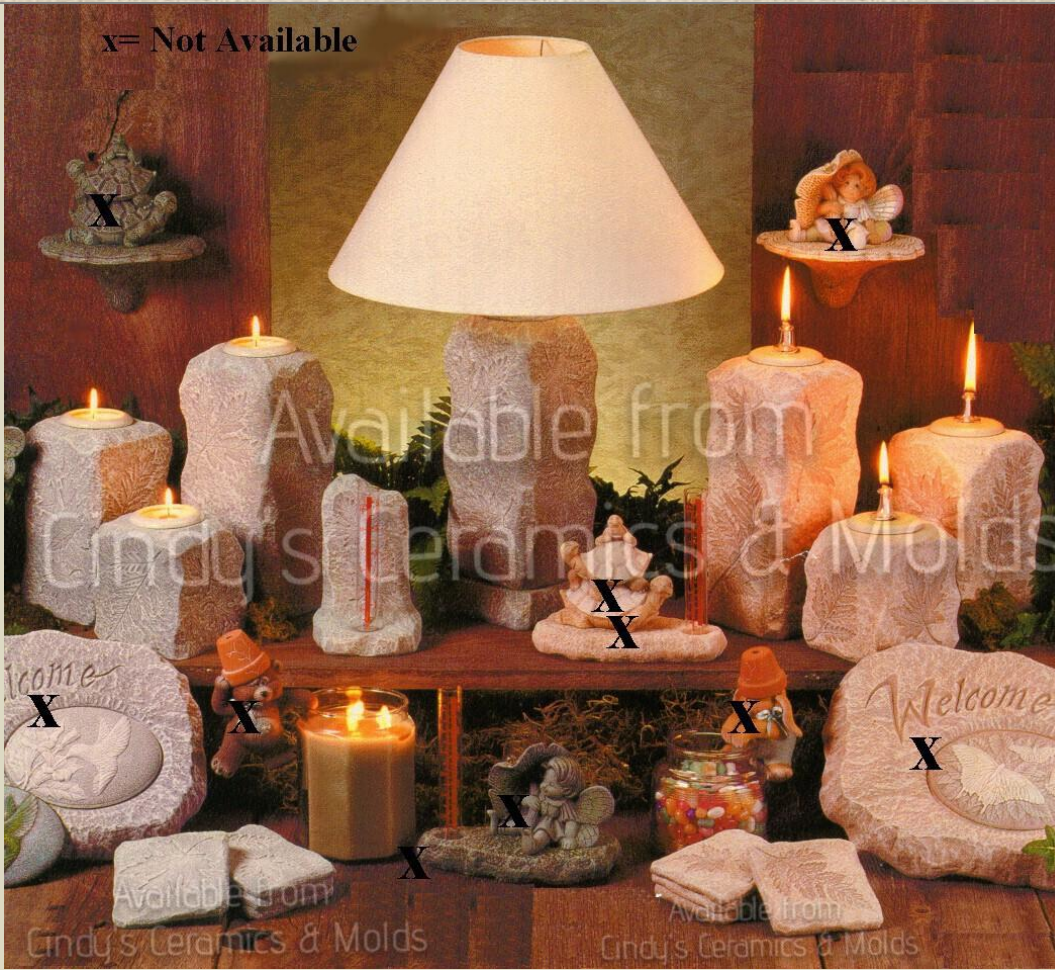

x= Not Available

D-1743

3
Diameter

4.70

Votive Candle Cup for Impressions Series (shown on center left inside Woodland Impressions Candleholders)

D-1744

Oil Lamp Holder for Impressions Series (actual oil lamp insert sold separately; shown on center right inside Woodland Impressions Candleholders)

3
Diameter

4.70

D-1760

Woodland Impressions Small Candleholder/ Lamp (choose Votive Holder, Oil Lamp Holder, Candle Dish, or Tea Light Holder, sold separately)

5 High

13.00

D-1761

Woodland Impressions Medium Candleholder/ Lamp (choose Votive Holder, Oil Lamp Holder, Candle Dish, or Tea Light Holder, sold separately)

8 High

17.30

D-1762

Woodland Impressions Large Candleholder/ Lamp (choose Votive Holder, Oil Lamp Holder, Candle Dish, or Tea Light Holder, sold separately)

11 High

21.60