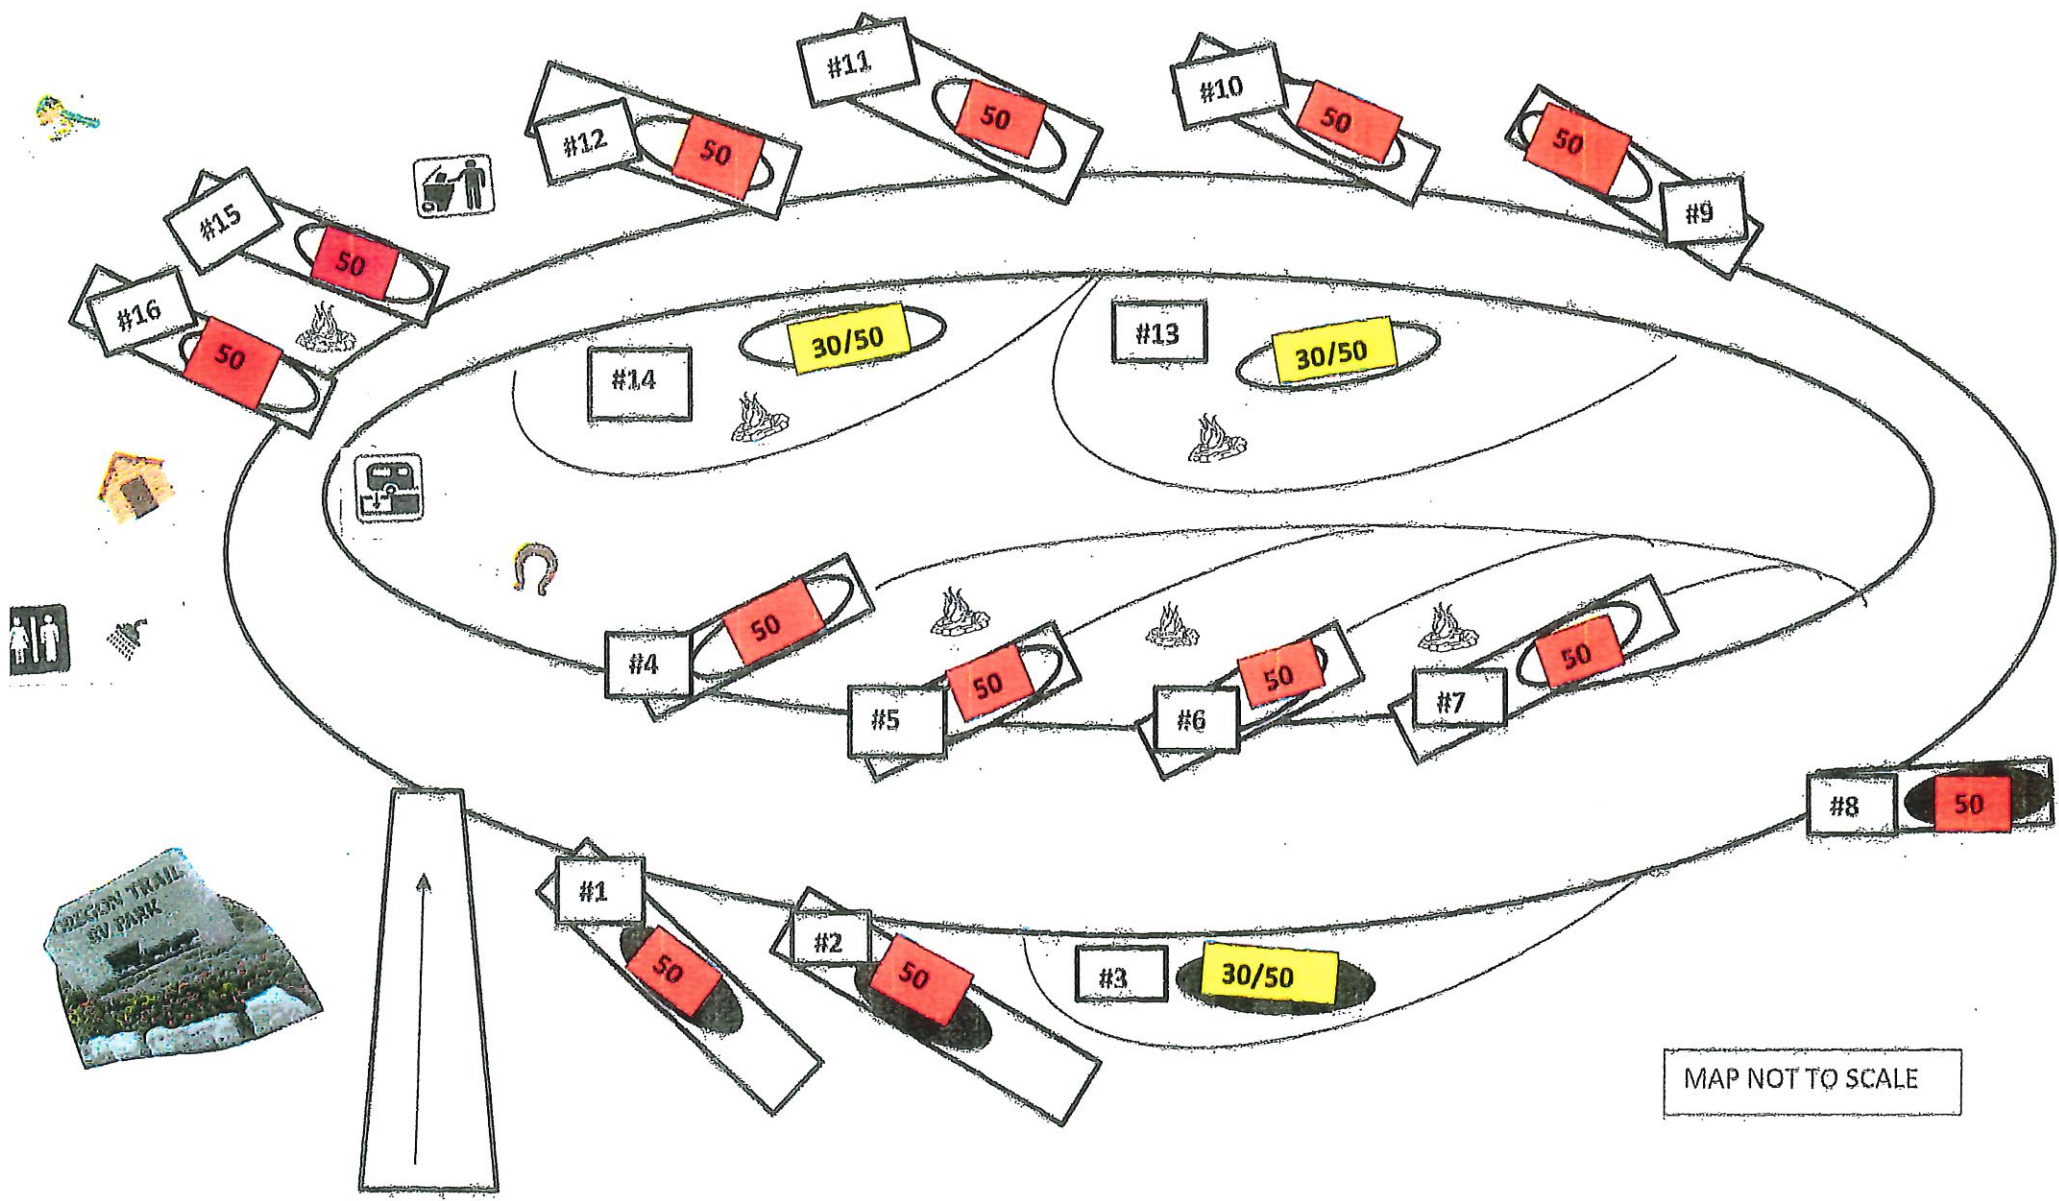

# LEGEND

 FULL HOOKUP SITE

 WATER & ELECTRIC SITE

CHECK IN STATION

RESTROOMS

SHOWERS

HORSESHOES

SWINGSET

DUMP STATION

DUMPSTER

FIRE RING

← To Wamego 15.2 miles

Highway 99 (AKA Road to Oz)

To Frankfort 22.3 miles →