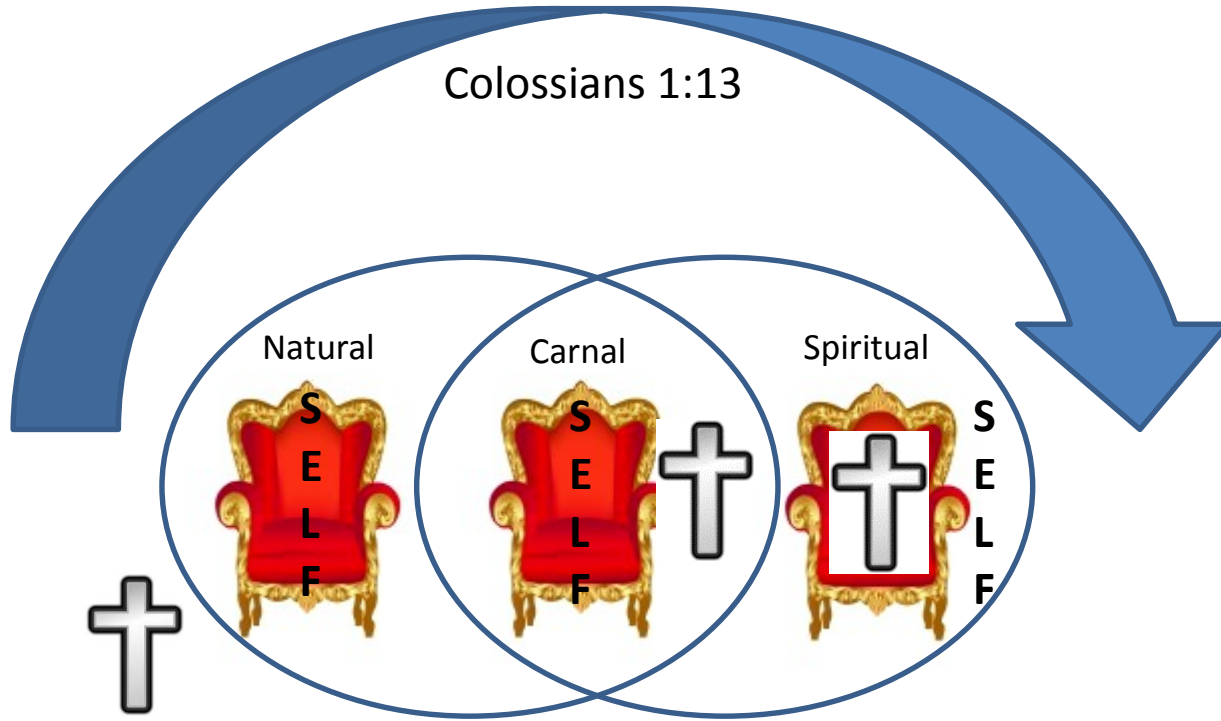

Colossians 1:13

**Natural Man** – 1 Corth. 2:14 (Man is Master, Satan rules and controls)

**Carnal Man** – 1 Corth. 3:1-4 (Jesus the co-pilot....Savior not Lord)

**Spiritual Man** – Galat. 2:20,