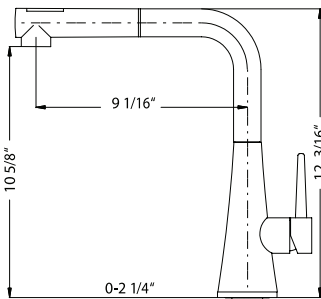

Model #	Description	List Price/Each
SEPO-2000-PC	Polished Chrome finish, dual function pull-out	694.00
SEPO-2000-BN	Brushed Nickel finish, dual function pull-out	922.00
SEPO-2000-OB	Oil Rubbed Bronze finish, dual function pull-out	922.00
SEPO-2000-MB	Matte Black finish, dual function pull-out	922.00