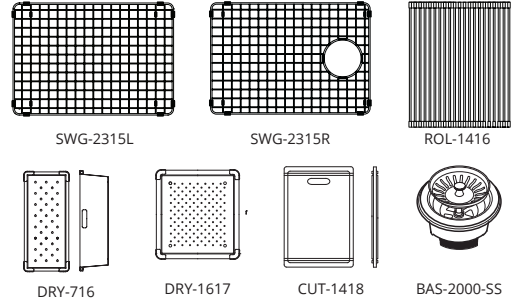

RENDEZVOUS COLLECTION 16 Gauge Collection

UNDERMOUNT

- T-304 Stainless Steel
- Handmade 18 Gauge Sinks
- 10mm (R10) Radius Corners
- Scored Bottom
- Wooden Cutting Board
- StoneShield Undercoating
- TotalGuard+ Insulation
- Dual Tiered Sliding Platform
- Sound Deadening Pads
- Removable, Sliding Stainless Steel Drying Tray

Supplied with stainless steel drying tray, wooden cutting board, multipurpose roll-up mat, wire bottom grid, and basket strainer

REN-16-4518S

1. Rendezvous Single Bowl
2. A clean 10mm radius design with sliding platform system
   - 16 gauge
   - 10" deep bowl
   - Offset drain
   - Countertop or reveal ledge will function as second level
   - StoneShield undercoating
   - Sound deadening pads
   - TotalGuard+ insulation
   - Fits 48" minimum cabinet

Supplied with stainless steel drying tray, wooden cutting board, multipurpose roll-up mat, wire bottom grid, and basket strainer

REN-16-OS3218

1. Rendezvous Offset Single Workstation Bowl
2. 10mm radius design with interchangeable dual sliding platform system
   - 16 gauge
   - 10" overall depth on drain side
   - Offset rear right drain
   - StoneShield undercoating
   - Sound deadening pads
   - TotalGuard+ insulation
   - Fits 36" minimum cabinet