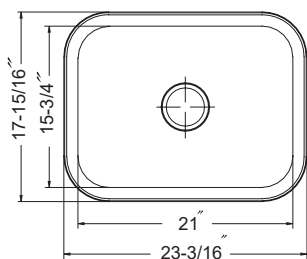

Model #	Description	List Price/Each
VIL-2418ST	Single Box Pack, sink only	431.00
Optional Accessories		
SWG-2014	Bottom Grid	111.00
CUT-1417	Cutting Board	123.00
CUT-1517	Cutting Board	131.00
RIN-20156	Rinsing Basket	156.00
BAS-2000-SS	Basket Strainer	46.00
Other Basket Strainer options available on pages 42-43 with pricing on page 150