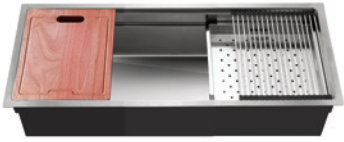

- T-304 Stainless Steel
- Handmade 18 Gauge Sinks
- 10mm (R10) Radius Corners
- Scored Bottom
- Wooden Cutting Board
- StoneShield Undercoating
- TotalGuard+ Insulation
- Dual Tiered Sliding Platform
- Sound Deadening Pads
- Removable, Sliding Stainless Steel Drying Tray

REN-4518S

1. Rendezvous Extra Large Single Bowl
2. 10mm radius design with interchangeable dual sliding platform system
   - 10" deep bowl
   - Offset drain
   - StoneShield undercoating
   - Sound deadening pads
   - TotalGuard+ insulation
   - Fits 48" minimum cabinet

Supplied with stainless steel drying tray, wooden cutting board, multipurpose roll-up mat, wire bottom grid, and basket strainer