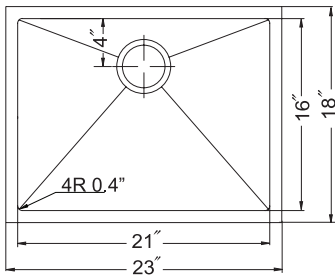

Model #	Description	List Price/Each
AXI-2318S	Single Box Pack, sink only	682.00
Optional Accessories		
SWG-2116	Bottom Grid	137.00
CUT-1518	Cutting Board	154.00
BAS-2000-SS	Basket Strainer	46.00
Other Basket Strainer options available on pages 42-43 with pricing on page 150		