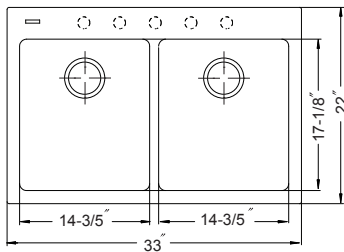

Model #	Description	List Price/Each
SiO-3322DT-WH White	Single Box Pack, 4 pre-scored, and 1 pre-drilled hole(s), sink only	718.00
SiO-3322DT-BL Black	Single Box Pack, 4 pre-scored, and 1 pre-drilled hole(s), sink only	718.00
SiO-3322DT-MO Mocha	Single Box Pack, 4 pre-scored, and 1 pre-drilled hole(s), sink only	718.00
SiO-3322DT-SD Sand	Single Box Pack, 4 pre-scored, and 1 pre-drilled hole(s), sink only	718.00
SiO-3322DT-TA Taupe	Single Box Pack, 4 pre-scored, and 1 pre-drilled hole(s), sink only	718.00

Optional Accessories

CWG-1315L	Bottom Grid (Left Bowl)	90.00
CWG-1315R	Bottom Grid (Right Bowl)	90.00
	Other Basket Strainer options available on pages 42-43 with pricing on page 150