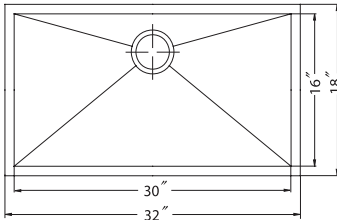

Model #	Description	List Price/Each
PRI-3218S	Single Box Pack, sink only	854.00
Optional Accessories		
SWG-3016	Bottom Grid	202.00
CUT-1518	Cutting Board	154.00
BAS-2000-SS	Basket Strainer	46.00
Other Basket Strainer options available on pages 42-43 with pricing on page 150