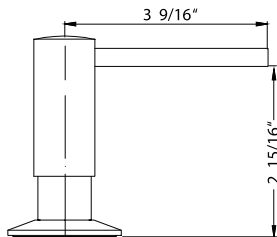

Model #	Description	List Price/Each
170-2600-PWC	Polished White Copper soap dispenser with pump and bottle	166.00
170-2600-BWC	Brushed White Copper soap dispenser with pump and bottle	166.00