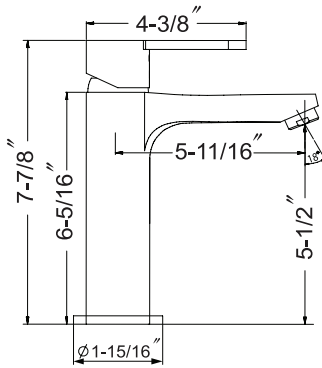

Model #	Description	List Price/Each
CLBL-1000-PWC	Polished White Copper lavatory faucet with drain	478.00
CLBL-1000-BWC	Brushed White Copper lavatory faucet with drain	478.00