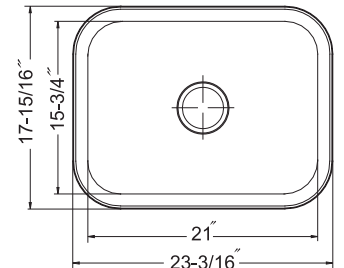

Model #	Description	List Price/Each
VIT-2418S-1	Single Box Pack, sink only	317.00
VIT-2418S-20	Nested Bulk Pack, sink only	272.00

Optional Accessories

SWG-2014	Bottom Grid	111.00
CUT-1417	Cutting Board	123.00
CUT-1517	Cutting Board	131.00
RIN-20156	Rinsing Basket	156.00
BAS-2000-SS	Basket Strainer	46.00

Other Basket Strainer options available on pages 42-43 with pricing on page 150