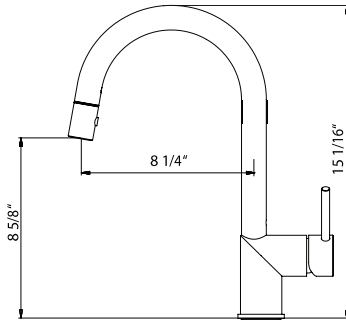

Model #	Description	List Price/Each
GAPD-1000-PWC	Polished White Copper finish, kitchen faucet with dual function pull-down	790.00
GAPD-1000-BWC	Brushed White Copper finish, kitchen faucet with dual function pull-down	790.00