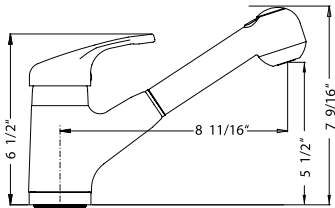

Model #	Description	List Price/Each
EVPO-1000-PC*	Polished Chrome finish, dual function pull-out	498.00
EVPO-1000-BN*	Brushed Nickel finish, dual function pull-out	593.00

*DWO = Entire Model Discontinued When Out of Stock