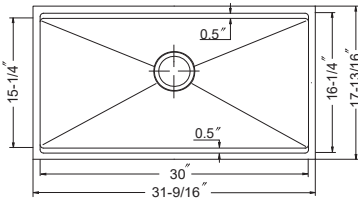

Model #	Description	List Price/Each
REN-16-3218S	Single Box Pack	1,498.00
Included Accessories		
CUT-1418	Eco-friendly Hardwood Worktop Cutting Board (included at no charge)	168.00
DRY-716	Drying Tray 1½" depth, stainless steel (included at no charge)	216.00
ROL-1416	Multi-purpose Roll-up Mat (included at no charge)	77.00
SWG-3015	Bottom Grid (included at no charge)	192.00
BAS-2000-SS	Basket Strainer (included at no charge)	46.00
Other Basket Strainer options available on pages 42-43 with pricing on page 150