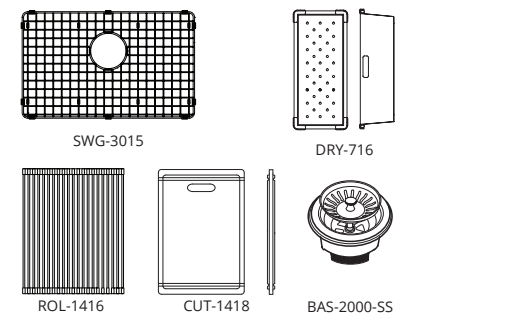

Supplied with stainless steel drying tray, wooden cutting board, multipurpose roll-up mat, wire bottom grid, and basket strainer

REN-16-3218D

1. Rendezvous Double Bowl with Low Divide
2. A clean 10mm radius design with interchangeable dual sliding platform system
   - 16 gauge
   - 9" deep bowls
   - Rear set drain
   - Low divide is 5.75" high
   - StoneShield undercoating
   - Sound deadening pads
   - TotalGuard+ insulation
   - Fits 36" minimum cabinet