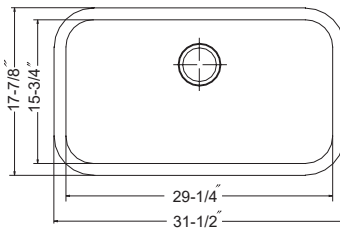

Model #	Description	List Price/Each
CADA-3218SU-5-1	Single Box Pack, 5" depth, sink only	568.00
CADA-3218SU-5.5-1	Single Box Pack, 5.5" depth, sink only	568.00
CADA-3218SU-6-1	Single Box Pack, 6" depth, sink only	568.00
CADA-3218SU-5-20	Nested Bulk Pack, 5" depth, sink only	489.00
CADA-3218SU-5.5-20	Nested Bulk Pack, 5.5" depth, sink only	489.00
CADA-3218SU-6-20	Nested Bulk Pack, 6" depth, sink only	489.00

Other Basket Strainer options available on pages 42-43 with pricing on page 150