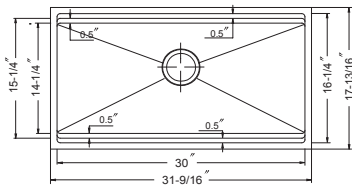

Model #	Description	List Price/Each
REN-3218S	Single Box Pack	1,416.00
Included Accessories		
CUT-1316	Eco-friendly Hardwood Worktop Cutting Board (included at no charge)	156.00
DRY-1617	Drying Tray 1½" depth, stainless steel (included at no charge)	226.00
ROL-1416	Multi-purpose Roll-up Mat (included at no charge)	77.00
SWG-3014	Bottom Grid (included at no charge)	192.00
BAS-2000-SS	Basket Strainer (included at no charge)	46.00
Other Basket Strainer options available on pages 42-43 with pricing on page 150