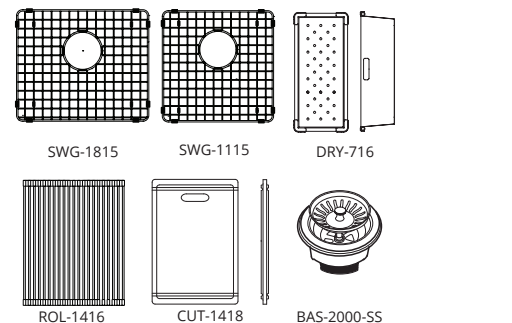

RENDEZVOUS COLLECTION 16 Gauge Collection

UNDERMOUNT

- T-304 Stainless Steel
- Handmade 18 Gauge Sinks
- 10mm (R10) Radius Corners
- Scored Bottom
- Wooden Cutting Board
- StoneShield Undercoating
- TotalGuard+ Insulation
- Dual Tiered Sliding Platform
- Sound Deadening Pads
- Removable, Sliding Stainless Steel Drying Tray

Supplied with stainless steel drying tray, wooden cutting board, multipurpose roll-up mat, wire bottom grid, and basket strainer

REN-16-4518S

1. Rendezvous Single Bowl
2. A clean 10mm radius design with sliding platform system
   - 16 gauge
   - 10" deep bowl
   - Offset drain
   - Countertop or reveal ledge will function as second level
   - StoneShield undercoating
   - Sound deadening pads
   - TotalGuard+ insulation
   - Fits 48" minimum cabinet

Supplied with stainless steel drying tray, wooden cutting board, multipurpose roll-up mat, wire bottom grid, and basket strainer

REN-16-OS3218

1. Rendezvous Offset Single Workstation Bowl
2. 10mm radius design with interchangeable dual sliding platform system
   - 16 gauge
   - 10" overall depth on drain side
   - Offset rear right drain
   - StoneShield undercoating
   - Sound deadening pads
   - TotalGuard+ insulation
   - Fits 36" minimum cabinet

Supplied with stainless steel drying tray, wooden cutting board, multipurpose roll-up mat, wire bottom grid, and basket strainer

REN-16-3218S

1. Rendezvous Single Bowl
2. A clean 10mm radius design with sliding platform system
   - 16 gauge
   - 9" deep bowl
   - Rear set drain
   - Countertop or reveal ledge will function as second level
   - StoneShield undercoating
   - Sound deadening pads
   - TotalGuard+ insulation
   - Fits 36" minimum cabinet

Supplied with stainless steel drying tray, wooden cutting board, multipurpose roll-up mat, wire bottom grid, and basket strainer

REN-16-3218D