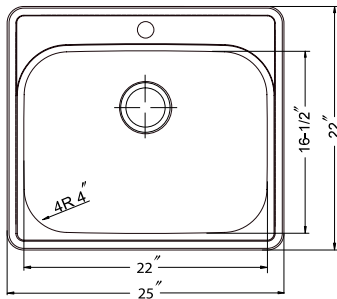

Model #	Description	List Price/Each
REV-2522ST-12-1-1	Single Box Pack, sink only	599.00
REV-2522ST-12-1-20	Nested Bulk Pack, sink only	538.00
Optional Accessories		
BAS-2000-SS	Basket Strainer	46.00
Other Basket Strainer options available on pages 42-43 with pricing on page 150