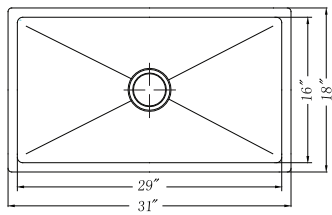

SWG-2015

RIN-21166

CUT-1218

Model #	Description	List Price/Each
HYD-3218D-1	Single Box Pack, sink only	717.00
HYD-3218D-20	Nested Bulk Pack, sink only	659.00
Optional Accessories		
SWG-1315	Bottom Grid	119.00
CUT-1218	Cutting Board	154.00
BAS-2000-SS	Basket Strainer	46.00
Other Basket Strainer options available on pages 42-43 with pricing on page 150		