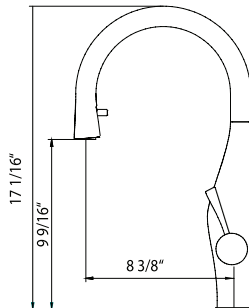

Model #	Description	List Price/Each
IMPD-1000-MWG	Matte White Body / Matte Gold handle and spray head	1,379.00
IMPD-1000-MBG	Matte Black Body / Matte Gold handle and spray head	1,379.00
IMPD-1000-BNMB	Brushed Nickel Body / Matte Black handle and spray head	1,379.00
IMPD-1000-GMW	Matte Gold Body / Matte White handle and spray head	1,379.00
IMPD-1000-ACMB	Antique Copper Body / Matte Black handle and spray head	1,379.00