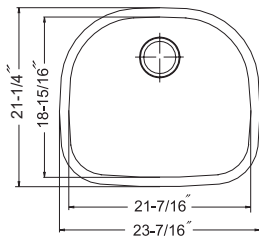

SWG-2014

RIN-20156

CUT-1417

CUT-1517

Model #	Description	List Price/Each
ENT-2718S-1	Single Box Pack, sink only	379.00
ENT-2718S-20	Nested Bulk Pack, sink only	319.00
Optional Accessories		
SWG-2516	Bottom Grid	137.00
CUT-1417	Eco-friendly Hardwood Worktop Cutting Board	123.00
BAS-2000-SS	Basket Strainer	46.00
Other Basket Strainer options available on pages 42-43 with pricing on page 150		