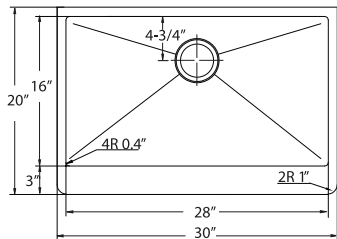

Model #	Description	List Price/Each
HUD-3020S	Single Box Pack, sink only	1,103.00
Optional Accessories		
SWG-2816	Bottom Grid	138.00
CUT-1421	Cutting Board	225.00
BAS-2000-SS	Basket Strainer	46.00
Other Basket Strainer options available on pages 42-43 with pricing on page 150