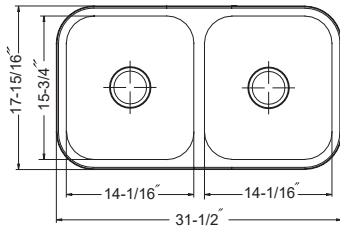

Model #	Description	List Price/Each
VIL-3218DT	Single Box Pack, sink only	626.00
Optional Accessories		
SWG-1214	Bottom Grid	93.00
CUT-1417	Cutting Board	123.00
CUT-1517	Cutting Board	131.00
BAS-2000-SS	Basket Strainer	46.00
Other Basket Strainer options available on pages 42-43 with pricing on page 150		