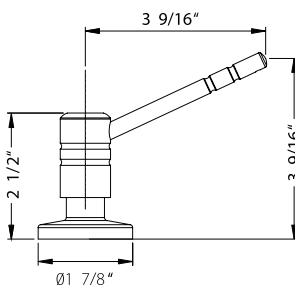

Model #	Description	List Price/Each
170-2700-PC	Polished Chrome finish, soap dispenser with pump and bottle	130.00
170-2700-BN	Brushed Nickel finish, soap dispenser with pump and bottle	178.00
170-2700-OB	Oil Rubbed Bronze finish, soap dispenser with pump and bottle	178.00
170-2700-BB	Brushed Brass finish, soap dispenser with pump and bottle	178.00
170-2700-AC	Antique Copper finish, soap dispenser with pump and bottle	178.00
170-2700-AB*	Antique Brass finish, soap dispenser with pump and bottle	178.00
170-2700-PN	Polished Nickel finish, soap dispenser with pump and bottle	166.00

*DWO = Discontinued When Out