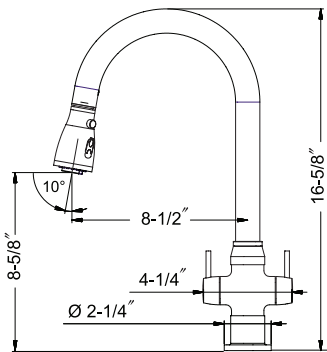

Model #	Description	List Price/Each
TNPD-1000-PC	Polished Chrome finish, dual function hidden pull-down	814.00
TNPD-1000-BN	Brushed Nickel finish, dual function hidden pull-down	1,295.00