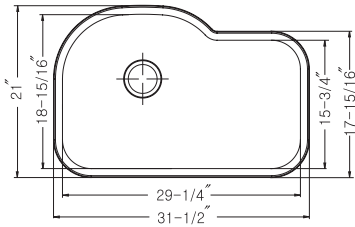

Model #	Description	List Price/Each
VIL-3221ST	Single Box Pack, sink only	842.00
Optional Accessories		
SWG-2717OFS	Bottom Grid	178.00
CUT-1417	Cutting Board	123.00
CUT-1517	Cutting Board	131.00
BAS-2000-SS	Basket Strainer	46.00
Other Basket Strainer options available on pages 42-43 with pricing on page 150