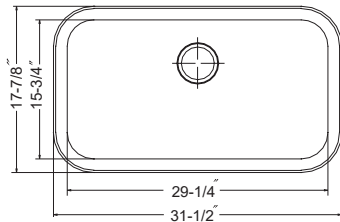

Model #	Description	List Price/Each
VIL-3218DT	Single Box Pack, sink only	626.00
Optional Accessories		
SWG-1214	Bottom Grid	93.00
CUT-1417	Cutting Board	123.00
CUT-1517	Cutting Board	131.00
BAS-2000-SS	Basket Strainer	46.00
Other Basket Strainer options available on pages 42-43 with pricing on page 150		