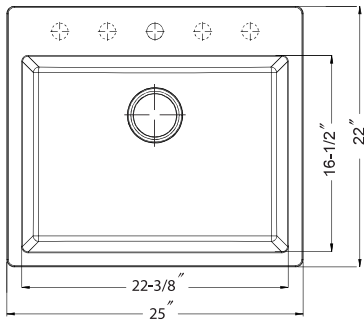

Topmount / Undermount

- Fits 21" minimum cabinet

- SiO-1616-WH
- SiO-1616-BL
- SiO-1616-MO
- SiO-1616-SD
- SiO-1616-SL

- White
- Black
- Mocha
- Sand
- Slate

CWG-1212

Model #	Description	List Price/Each
SiO-3322DATR-WH White	Single Box Pack, sink only	790.00
SiO-3322DATR-BL Black	Single Box Pack, sink only	790.00
SiO-3322DATR-MO Mocha	Single Box Pack, sink only	790.00
SiO-3322DATR-SD Sand	Single Box Pack, sink only	790.00
SiO-3322DATR-TA Taupe	Single Box Pack, sink only	790.00
Optional Accessories		
CWG-1517	Bottom Grid (Left Bowl)	131.00
CWG-1115	Bottom Grid (Right Bowl)	78.00
Other Basket Strainer options available on pages 42-43 with pricing on page 150		