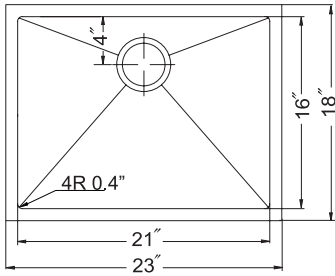

Model #	Description	List Price/Each
AXI-2318-12	Single Box Pack	729.00
Optional Accessories		
SWG-2116	Bottom Grid	137.00
BAS-2000-SS	Basket Strainer	46.00
Other Basket Strainer options available on pages 42-43 with pricing on page 150