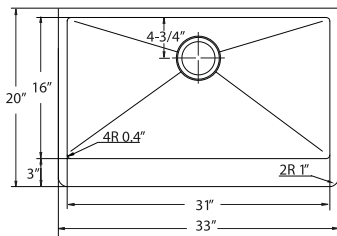

SWG-2816

CUT-1421

Model #	Description	List Price/Each
HUD-3320D	Single Box Pack, sink only	1,389.00
Optional Accessories		
SWG-1816	Bottom Grid (fits large bowl)	124.00
SWG-1216H	Bottom Grid (fits small bowl)	100.00
CUT-1421	Cutting Board	225.00
BAS-2000-SS	Basket Strainer	46.00
Other Basket Strainer options available on pages 42-43 with pricing on page 150		