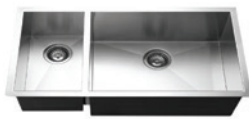

PRI-3318DR / PRI-3318DL
PG 78