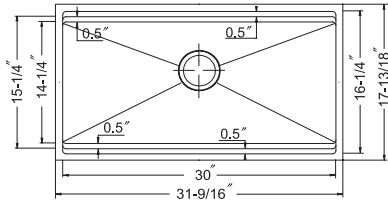

SWG-1517 BL

CUT-1717

ROL-1416 BL

BAS-2000 BL

Model #	Description	List Price/Each
NER-3218SW	Single Box Pack	1,650.00
Included Accessories		
CUT-1316	Eco-friendly Hardwood Worktop Cutting Board	156.00
ROL-1416 BL	Multi-Purpose Roll-up Mat	117.00
SWG-3014 BL	Bottom Grid	193.00
DRY-1617 BL	Drying Tray 1½" depth	240.00
BAS-2000 BL	Basket Strainer	94.00
Other Basket Strainer options available on pages 42-43 with pricing on page 150		