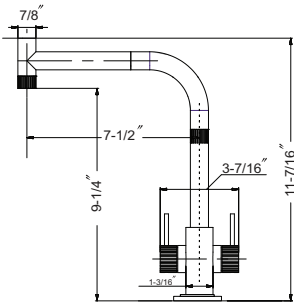

Model #	Description	List Price/Each
KNDH-1000-BSS	Brushed Stainless Steel	1,187.00