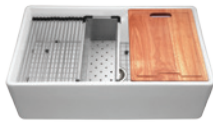

CHE-3320SAW
PG 48