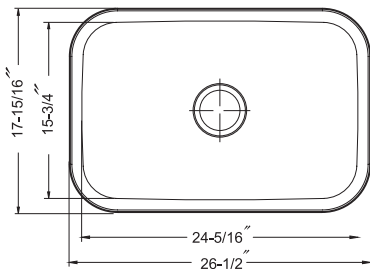

Model #	Description	List Price/Each
VIL-2718ST	Single Box Pack, sink only	499.00
Optional Accessories		
SWG-2516	Bottom Grid	137.00
CUT-1417	Cutting Board	123.00
BAS-2000-SS	Basket Strainer	46.00
Other Basket Strainer options available on pages 42-43 with pricing on page 150