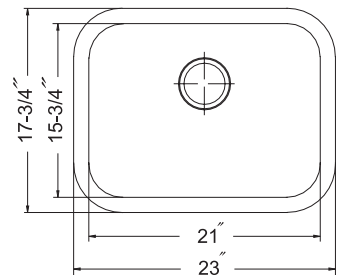

Model #	Description	List Price/Each
CADA-2318SU-5-1	Single Box Pack, 5" depth, sink only	500.00
CADA-2318SU-5.5-1	Single Box Pack, 5.5" depth, sink only	500.00
CADA-2318SU-6-1	Single Box Pack, 6" depth, sink only	500.00
CADA-2318SU-5-20	Nested Bulk Pack, 5" depth, sink only	443.00
CADA-2318SU-5.5-20	Nested Bulk Pack, 5.5" depth, sink only	443.00
CADA-2318SU-6-20	Nested Bulk Pack, 6" depth, sink only	443.00

Other Basket Strainer options available on pages 42-43 with pricing on page 150