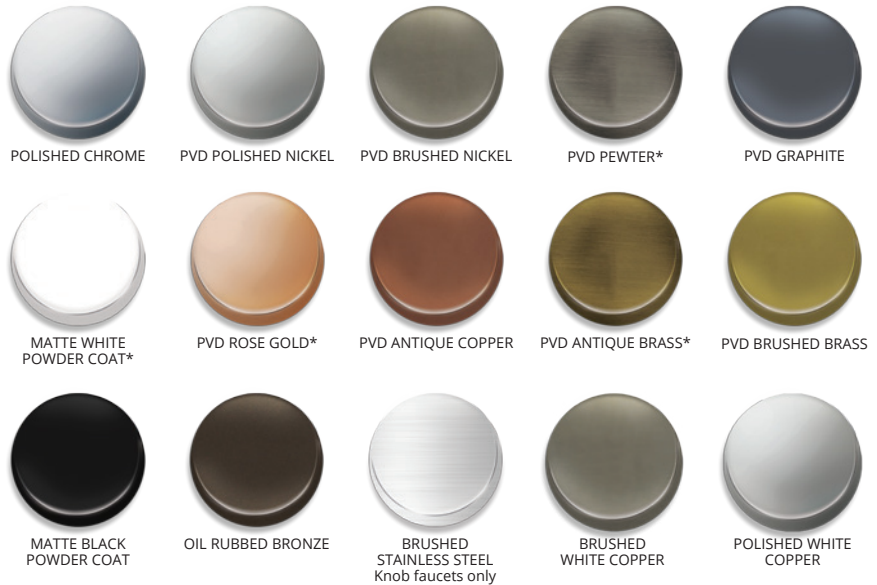

HamatUSA's parent company, Hamat Group, has been making faucets in Israel for over 75 years. Quality is Hamat's main focus and commitment. Every step in the manufacturing process takes place in our factory—from creating the initial castings to final inspection and packaging. Hamat combines the watchful eyes and hands of old-world craftsmanship with the latest in new-world computerized robotics to produce new faucets with precision and durability.

Working with leading international designers to identify and initiate new trends, as well as improve upon our existing designs, HamatUSA faucets cover the range of design and price points to meet any style and budget. We bring both function and style to you with every faucet we produce.

Every faucet carries our limited lifetime warranty, so that from sale, to installation, and through use, you know that HamatUSA is here to make sure your products provide you with outstanding performance.

Split finish on Imagine faucets only

Printed colors of materials and metal finishes are depicted as accurately as possible. Please see your HamatUSA Dealer for actual material and finish samples.

All HamatUSA faucets and finishes carry our limited lifetime warranty.

*DWO = Discontinued When Out