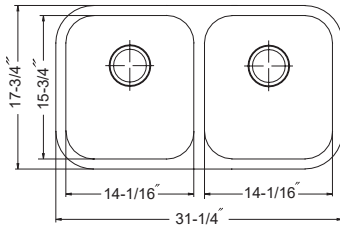

Model #	Description	List Price/Each
CADA-3218DU-5-1	Single Box Pack, 5" depth, sink only	636.00
CADA-3218DU-5.5-1	Single Box Pack, 5.5" depth, sink only	636.00
CADA-3218DU-6-1	Single Box Pack, 6" depth, sink only	636.00
CADA-3218DU-5-20	Nested Bulk Pack, 5" depth, sink only	545.00
CADA-3218DU-5.5-20	Nested Bulk Pack, 5.5" depth, sink only	545.00
CADA-3218DU-6-20	Nested Bulk Pack, 6" depth, sink only	545.00

Other Basket Strainer options available on pages 42-43 with pricing on page 150