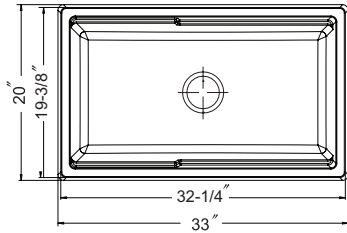

Model #	Description	List Price/Each
SiO-3320SAW-WH White	Workstation sink with accessories	1,859.00
SiO-3320SAW-BL Black	Workstation sink with accessories	1,859.00
SiO-3320SAW-MO Mocha	Workstation sink with accessories	1,859.00
SiO-3320SAW-SD Sand	Workstation sink with accessories	1,859.00
SiO-3320SAW-SL Slate	Workstation sink with accessories	1,859.00

Included Accessories

CWG-2714	Bottom Grid (included at no charge)	168.00
CUT-1317	Eco-friendly Hardwood Worktop Cutting Board (included at no charge)	136.00
DRY-817	Drying Board (included at no charge)	195.00
ROL-1517	Roll-up Drying Rack (included at no charge)	75.00
BAS-2000-SS	Stainless Steel Basket Strainer (included at no charge)	46.00

Other Basket Strainer options available on pages 42-43 with pricing on page 150