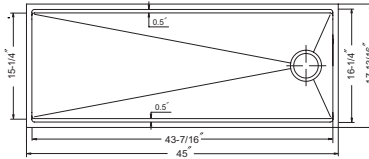

Supplied with stainless steel drying tray, wooden cutting board, multipurpose roll-up mat, wire bottom grid, and basket strainer

REN-16-3218D

- Rendezvous Double Bowl with Low Divide
- A clean 10mm radius design with interchangeable dual sliding platform system
 - 16 gauge
 - 9" deep bowls
 - Rear set drain
 - Low divide is 5.75" high
 - StoneShield undercoating
 - Sound deadening pads
 - TotalGuard+ insulation
 - Fits 36" minimum cabinet