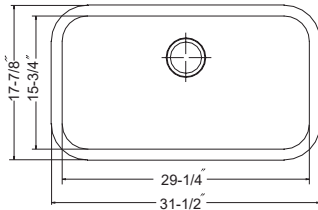

Model #	Description	List Price/Each
ENT-3218S-1	Single Box Pack, sink only	434.00
ENT-3218S-20	Nested Bulk Pack, sink only	384.00

Optional Accessories

SWG-2714	Bottom Grid	177.00
CUT-1417	Cutting Board	123.00
CUT-1517	Cutting Board	131.00
BAS-2000-SS	Basket Strainer	46.00

Other Basket Strainer options available on pages 42-43 with pricing on page 150