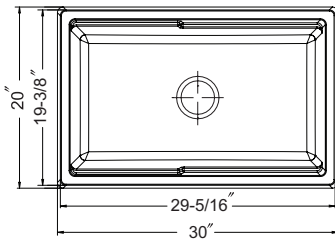

Model #	Description	List Price/Each
SiO-3020SAW-WH White	Workstation sink with accessories	1,799.00
SiO-3020SAW-BL Black	Workstation sink with accessories	1,799.00
SiO-3020SAW-MO Mocha	Workstation sink with accessories	1,799.00
SiO-3020SAW-SD Sand	Workstation sink with accessories	1,799.00
SiO-3020SAW-SL Slate	Workstation sink with accessories	1,799.00

Included Accessories

CWG-2514	Bottom Grid (included at no charge)	158.00
CUT-1317	Eco-friendly Hardwood Worktop Cutting Board (included no charge)	136.00
DRY-918	Drying Board (included no charge)	216.00
ROL-1517	Roll-up Drying Rack (included no charge)	75.00
BAS-2000-SS	Stainless Steel Basket Strainer (included no charge)	46.00
	Other Basket Strainer options available on pages 42-43 with pricing on page 150