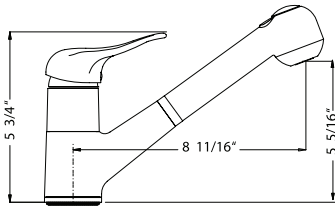

Full specifications available at www.HamatUSA.com Limited Lifetime Warranty

Model #	Description	List Price/Each
ALPO-1000-PC*	Polished Chrome finish, dual function pull-out	390.00
ALPO-1000-BN*	Brushed Nickel finish, dual function pull-out	465.00

*DWO = Entire Model Discontinued When Out of Stock