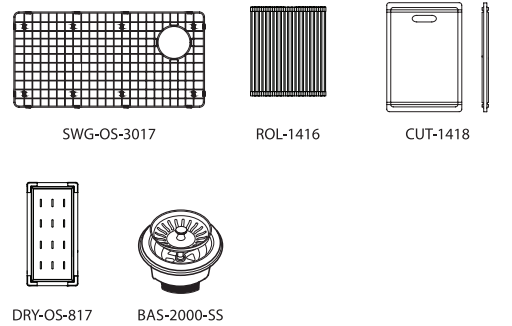

Supplied with stainless steel drying tray, wooden cutting board, multipurpose roll-up mat, wire bottom grid, and basket strainer

REN-16-3218S

1. Rendezvous Single Bowl
2. A clean 10mm radius design with sliding platform system
   - 16 gauge
   - 9" deep bowl
   - Rear set drain
   - Countertop or reveal ledge will function as second level
   - StoneShield undercoating
   - Sound deadening pads
   - TotalGuard+ insulation
   - Fits 36" minimum cabinet