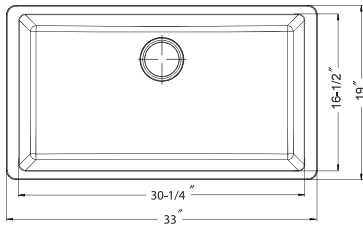

Undermount

- Fits 27" minimum cabinet

- SiO-2418SU-WH
- SiO-2418SU-BL
- SiO-2418SU-MO
- SiO-2418SU-SD
- SiO-2418SU-TA

- White
- Black
- Mocha
- Sand
- Taupe

CWG-2015

Model #	Description	List Price/Each
SiO-3017SU-WH White	Single Box Pack, sink only	778.00
SiO-3017SU-BL Black	Single Box Pack, sink only	778.00
SiO-3017SU-MO Mocha	Single Box Pack, sink only	778.00
SiO-3017SU-SD Sand	Single Box Pack, sink only	778.00
SiO-3017SU-SL Slate	Single Box Pack, sink only	778.00