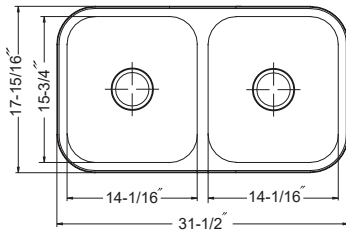

Model #	Description	List Price/Each
CLA-3218D-1	Single Box Pack, sink only	626.00
CLA-3218D-20	Nested Bulk Pack, sink only	545.00

Optional Accessories

SWG-1214	Bottom Grid	93.00
CUT-1417	Cutting Board	123.00
CUT-1517	Cutting Board	131.00
BAS-2000-SS	Basket Strainer	46.00

Other Basket Strainer options available on pages 42-43 with pricing on page 150