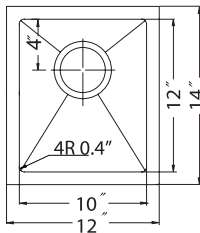

Model #	Description	List Price/Each
AXI-1214B	Single Box Pack, sink only	558.00
Optional Accessories		
SWG-1012	Bottom Grid	93.00
BAS-2000-SS	Basket Strainer	46.00
Other Basket Strainer options available on pages 42-43 with pricing on page 150