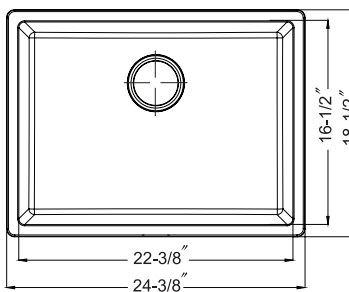

Model #	Description	List Price/Each
SiO-2317SU-WH White	Single Box Pack, sink only	689.00
SiO-2317SU-BL Black	Single Box Pack, sink only	689.00
SiO-2317SU-MO Mocha	Single Box Pack, sink only	689.00
SiO-2317SU-SD Sand	Single Box Pack, sink only	689.00
SiO-2317SU-SL Slate	Single Box Pack, sink only	689.00
Optional Accessories		
CWG-2115	Bottom Grid	128.00
Other Basket Strainer options available on pages 42-43 with pricing on page 150