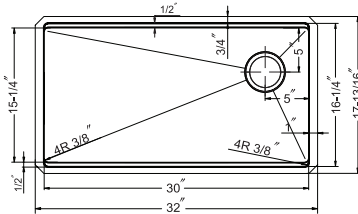

Model #	Description	List Price/Each
REN-16-OS3218	Single Box Pack	1,449.00
Included Accessories:		
CUT-1418	Eco-friendly Hardwood Worktop Cutting Board	168.00
ROL-1416	Multi-purpose Roll-up Mat	77.00
SWG-OS-3017	Bottom Grid	206.00
DRY-OS-817	Drying Tray 1½" depth	210.00
BAS-2000-SS	Basket Strainer	46.00
Other Basket Strainer options available on pages 42-43 with pricing on page 150