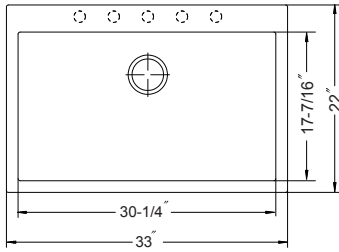

- White
- Black
- Mocha
- Sand
- Slate

CWG-2514

ROL-1517

CUT-1317

DRY-918

BAS-2000-SS

Model #	Description	List Price/Each
SiO-3321ST-WH White	Single Box Pack, 4 pre-scored, and 1 pre-drilled hole(s), Sink only	754.00
SiO-3321ST-BL Black	Single Box Pack, 4 pre-scored, and 1 pre-drilled hole(s), Sink only	754.00
SiO-3321ST-MO Mocha	Single Box Pack, 4 pre-scored, and 1 pre-drilled hole(s), Sink only	754.00
SiO-3321ST-SD Sand	Single Box Pack, 4 pre-scored, and 1 pre-drilled hole(s), Sink only	754.00
SiO-3321ST-TA Taupe	Single Box Pack, 4 pre-scored, and 1 pre-drilled hole(s), Sink only	754.00