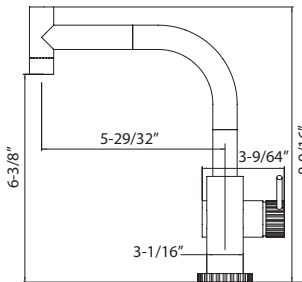

Imagine kitchen pull-down faucet with high rotating spout and integral metallic hand-spray with dual-spray.

- ADA compliant
- US Patent Number 29/551.824

Available Split Finishes

Model #	Description	List Price/Each
KNDH-1000-BSS	Brushed Stainless Steel	1,187.00