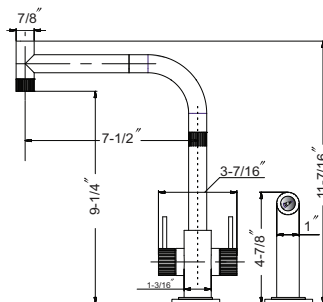

Model #	Description	List Price/Each
KINDH-2000-BSS	Brushed Stainless Steel	1,541.00