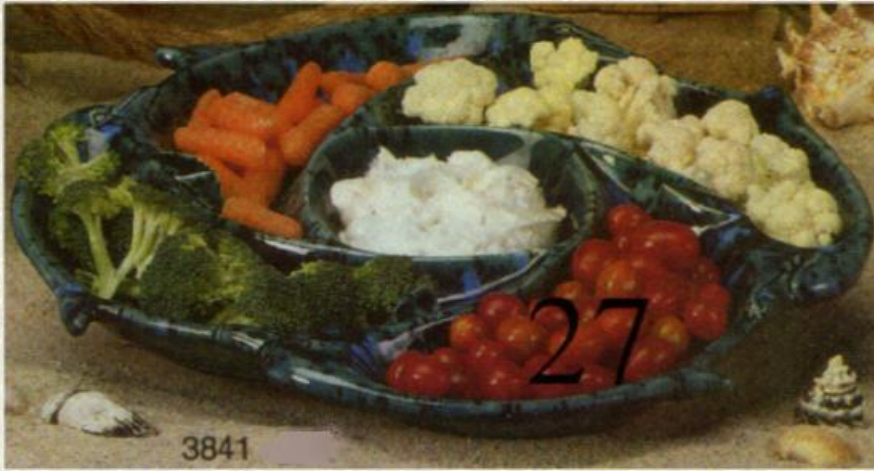

Tiki Shot Glasses (Two Designs)

R-558

Pitcher

8 Tall

7.20

Alb-300

Curley Cue Snack Plate

S-3841