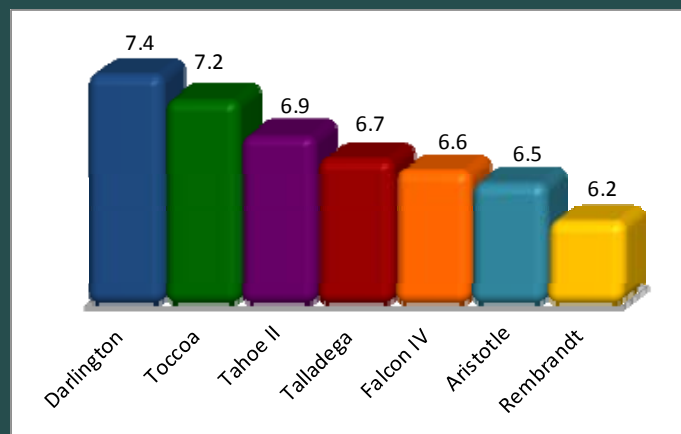

Seeding Rates:

8-10 lbs. per 1,000 square feet for new seeding

4-5 lbs. per 1,000 square feet for overseeding

Sentinel® AT® turf type tall fescue blend is particularly adapted for the Transition, Southern and Northern zones. With improved varieties such as Darlington AT®, Talladega AT®, Tahoe II AT®, and Lexington AT® comprising the blend, **Sentinel® AT®** has shown improved darker green color and narrower leaf texture ratings. With the AT® (Aggressive Tillering) trait you get improved density, increased root mass and enhanced establishment.

Sentinel® AT® features excellent resistance to a complex list of diseases including brown patch and leaf spot. In addition to excellent heat and drought tolerance, **Sentinel® AT®** exhibits good wear resistance, early spring green up, fine leaved textured, dark green color that provides an exceptional turf under many applications.

2007-11 NTEP TALL FESCUE TRIAL. GENETIC COLOR RATINGS 1-9; 9= DARK GREEN LSD=0.3. TOP VARIETY SUNSET GOLD (7.5) BOTTOM VARIETY KY-31 (4.0) SEE FULL REPORT AND MORE DATA AVAILABLE AT WWW.NTEP.ORG