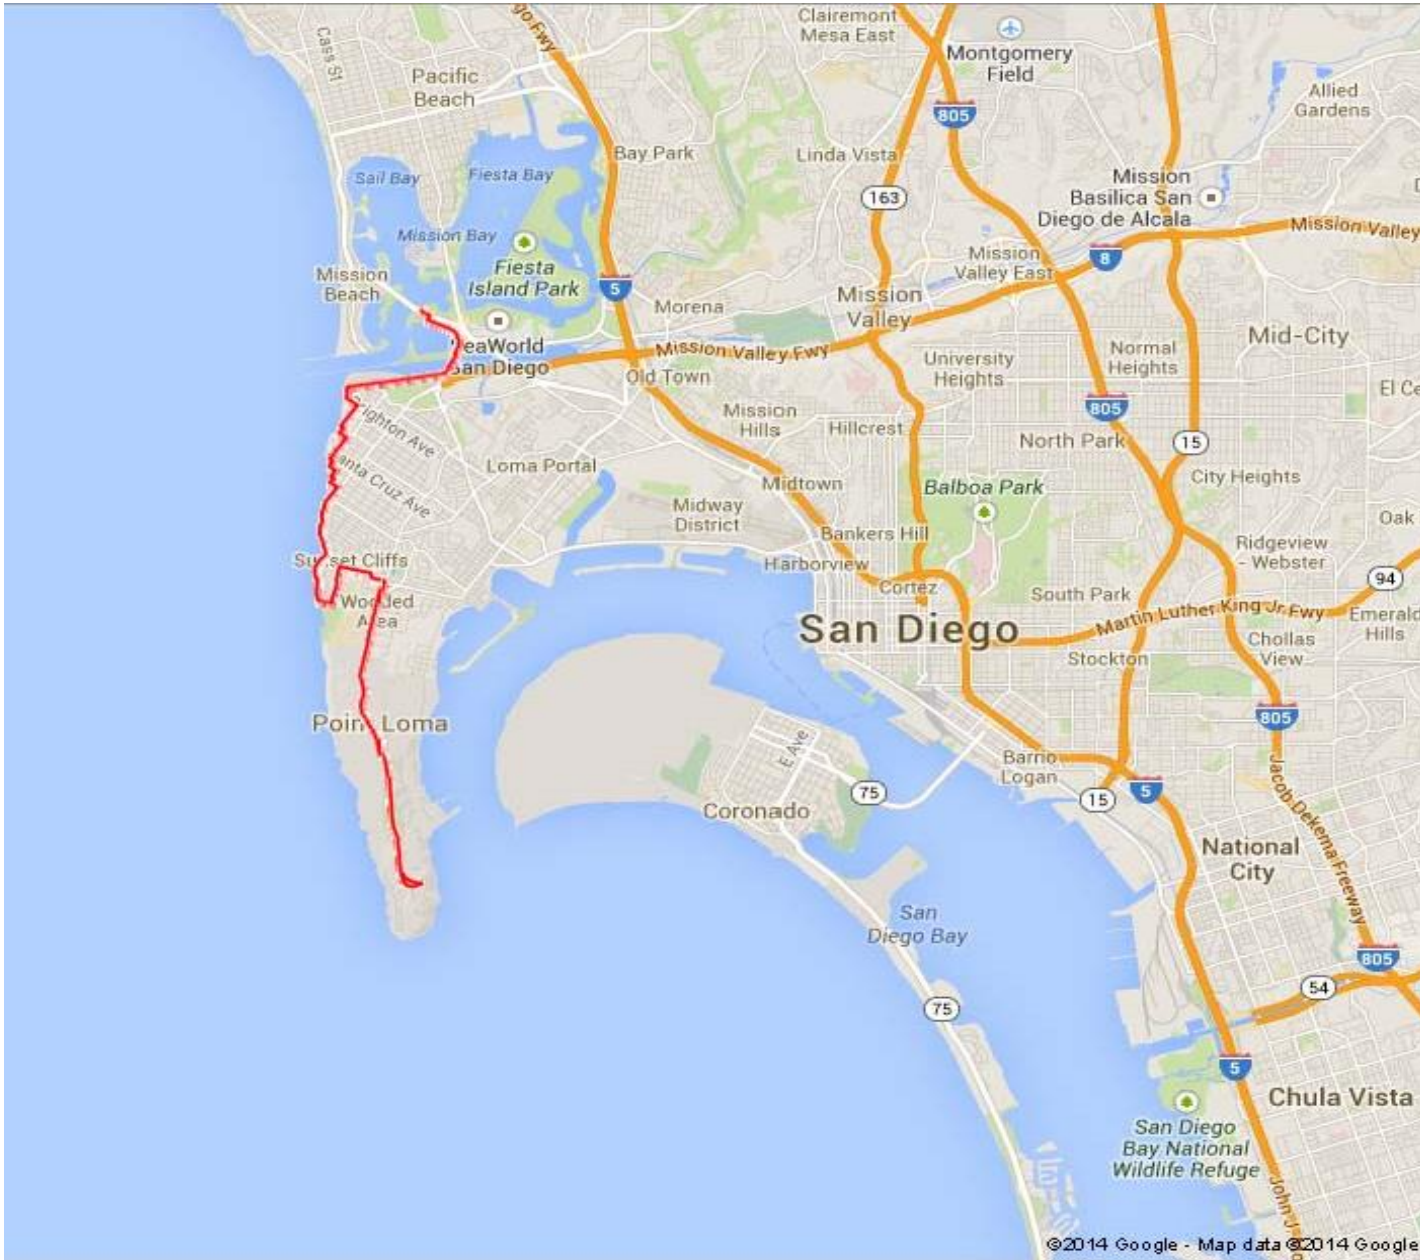

Point Loma

Enjoy the beaches and views down Point Loma peninsula between Mission Bay and Cabrillo National Monument.

Photos

Detail Map

Ride-A-Long

S.D. Coast

Cabrillo

Sunset Cliffs

Directions

Point Loma