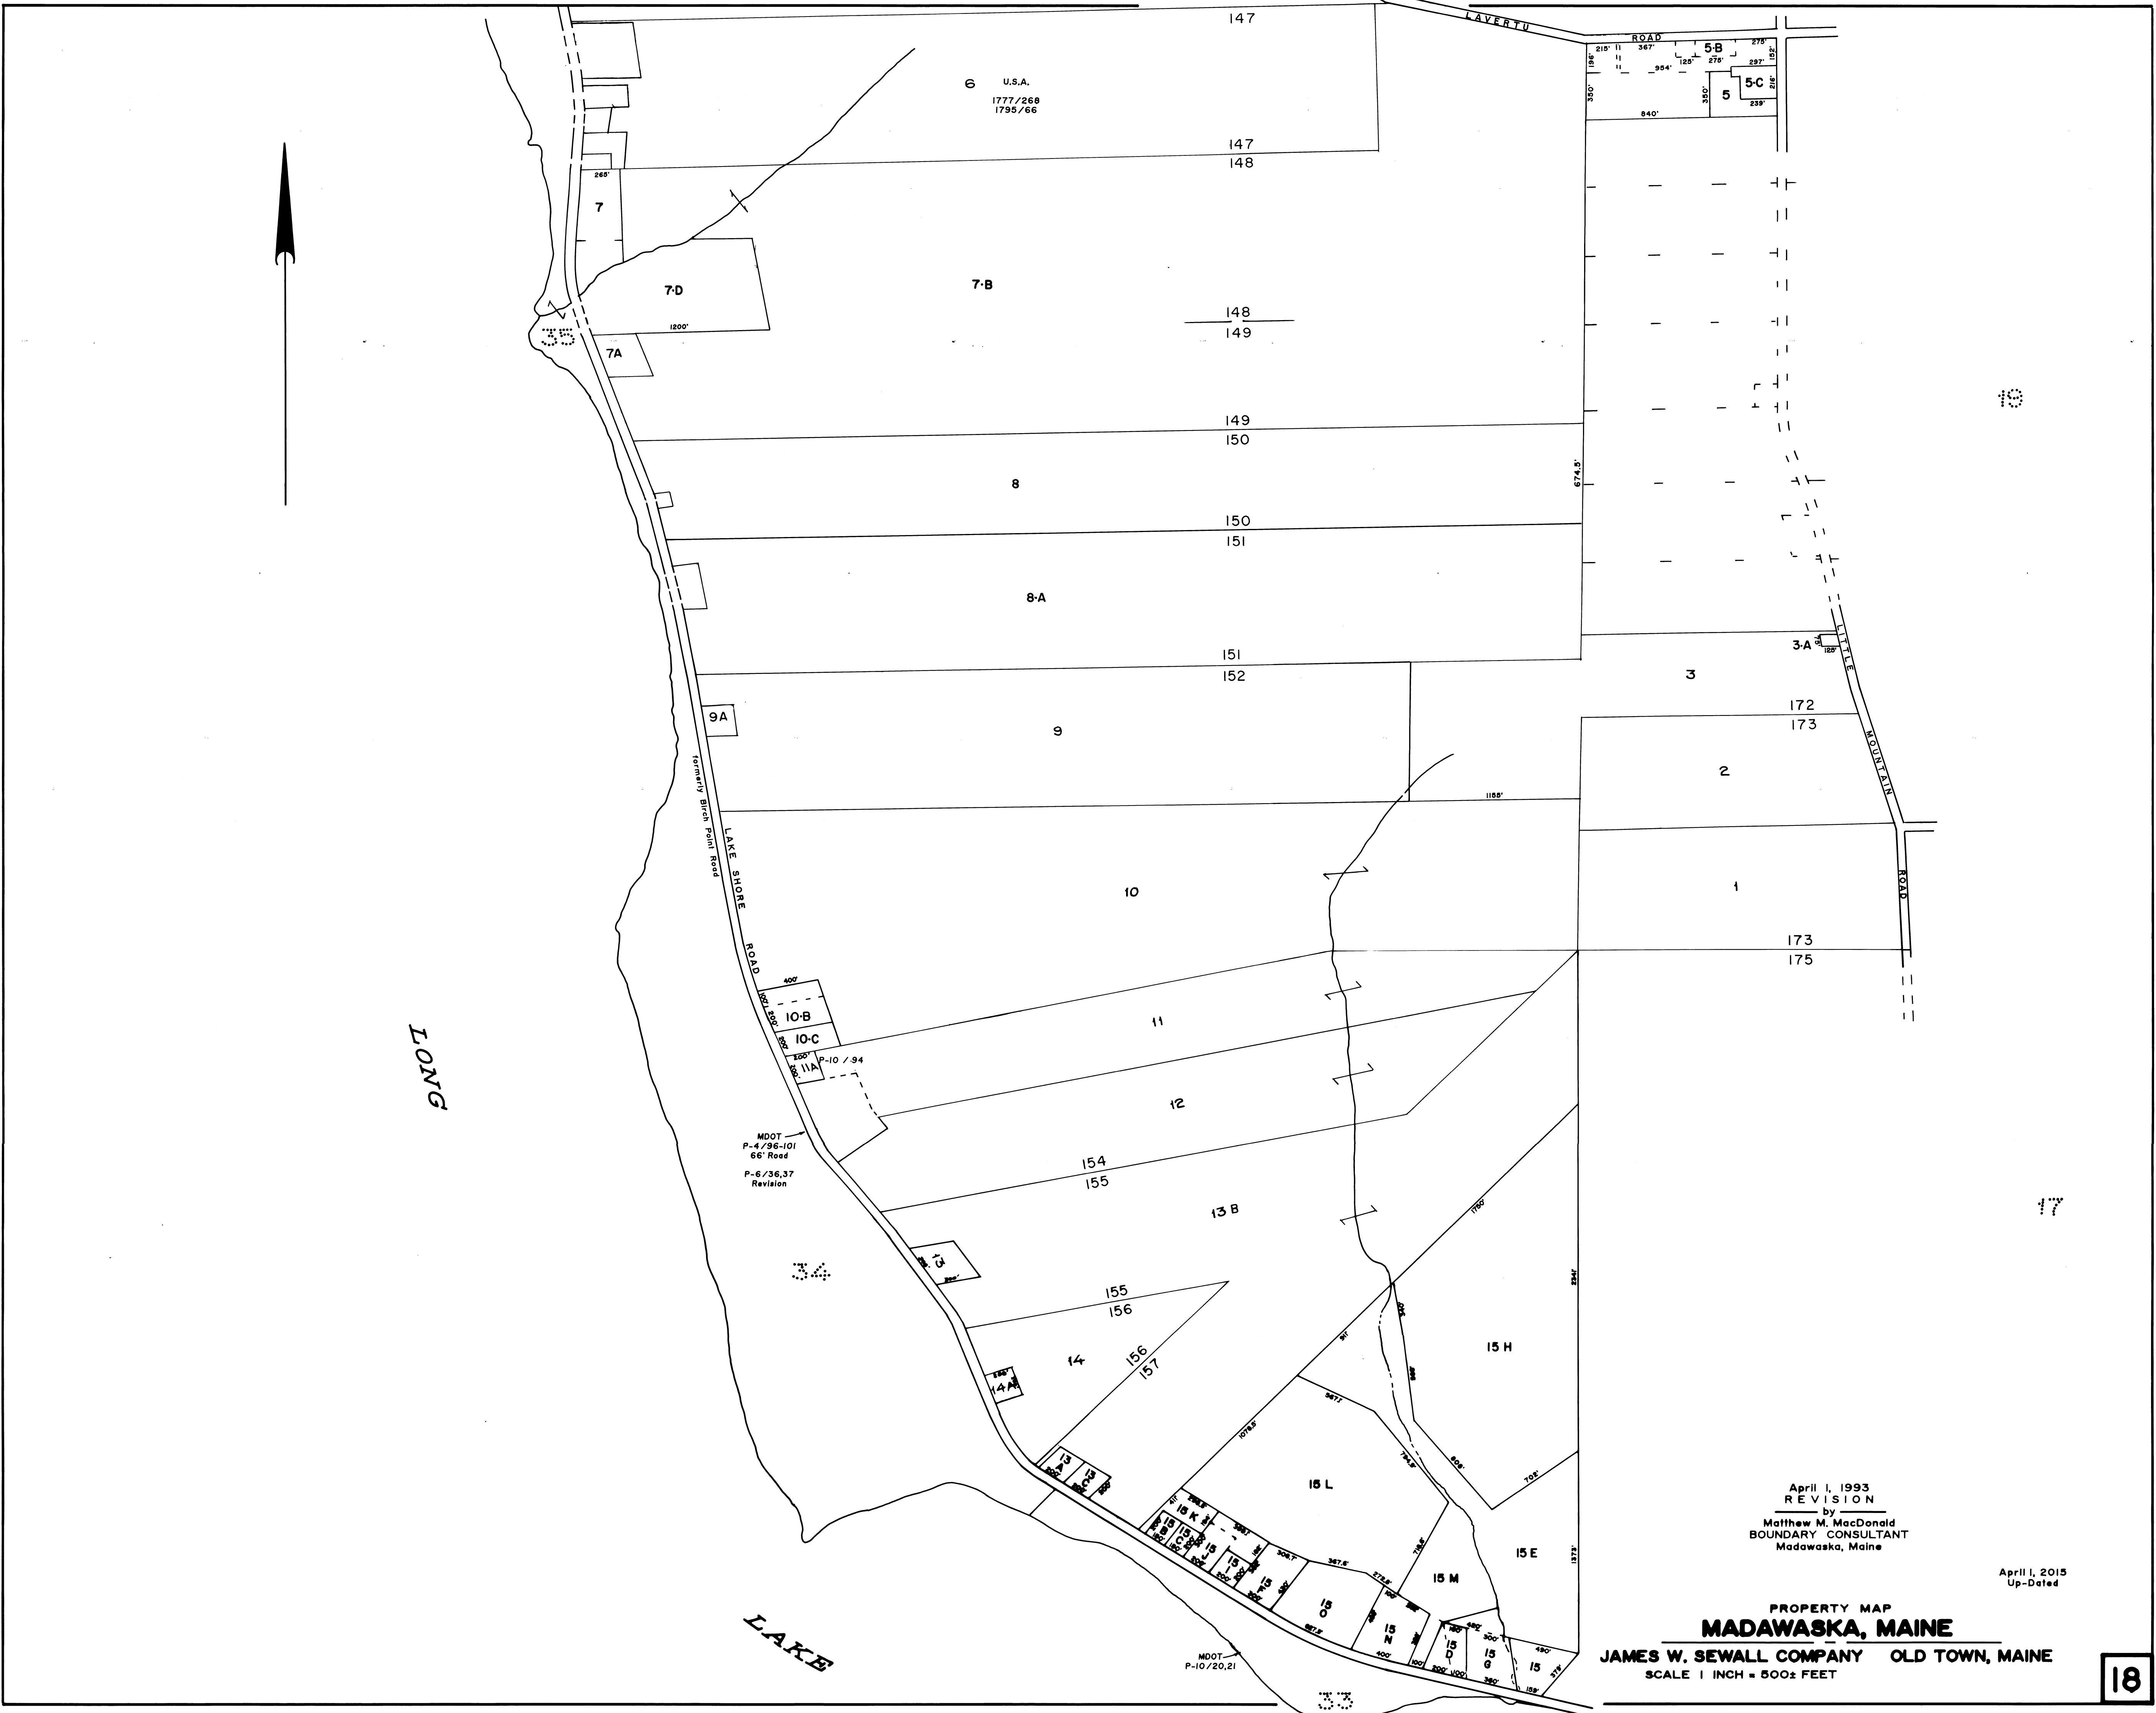

LONG

LAKE

April 1, 1993
REVISION
by
Matthew M. MacDonald
BOUNDARY CONSULTANT
Madawaska, Maine

April 1, 2015
Up-Dated

PROPERTY MAP
MADAWASKA, MAINE
JAMES W. SEWALL COMPANY OLD TOWN, MAINE
SCALE 1 INCH = 500± FEET