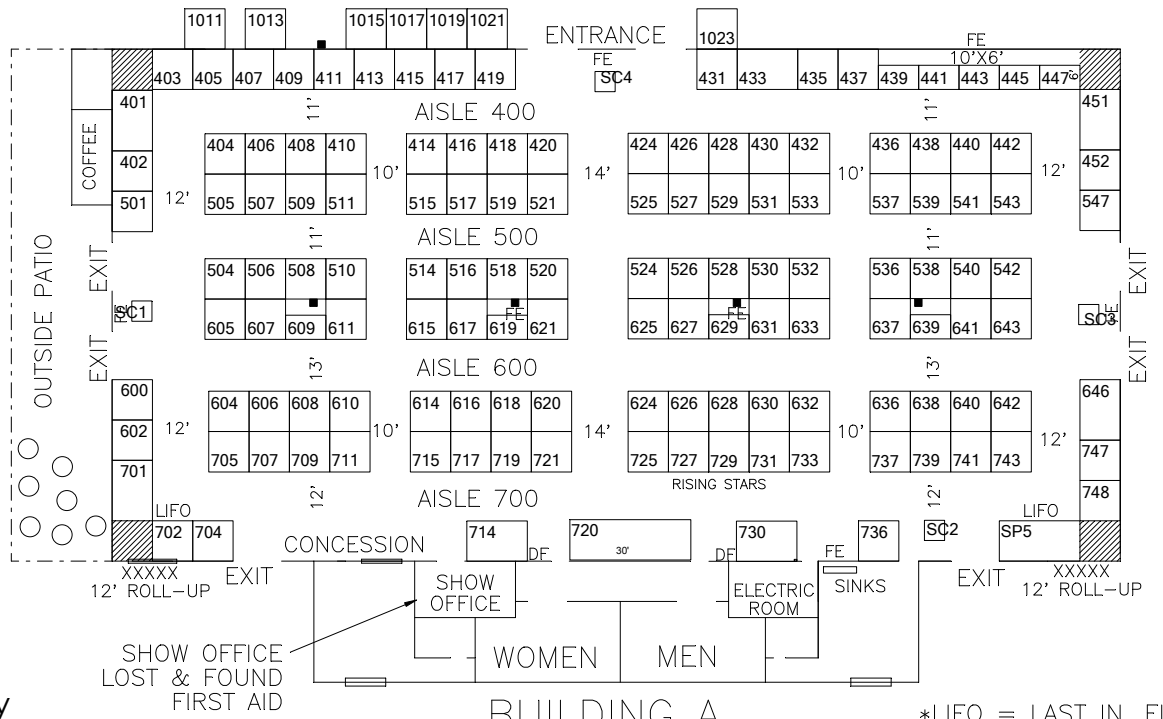

PARKING LOT

FENCE

PLEASANTON HARVEST FESTIVAL
ALAMEDA COUNTY FAIRGROUNDS
BUILDINGS A & B

*Maximum booth layout, use for reference only

*LIFO = LAST IN, FIRST OUT