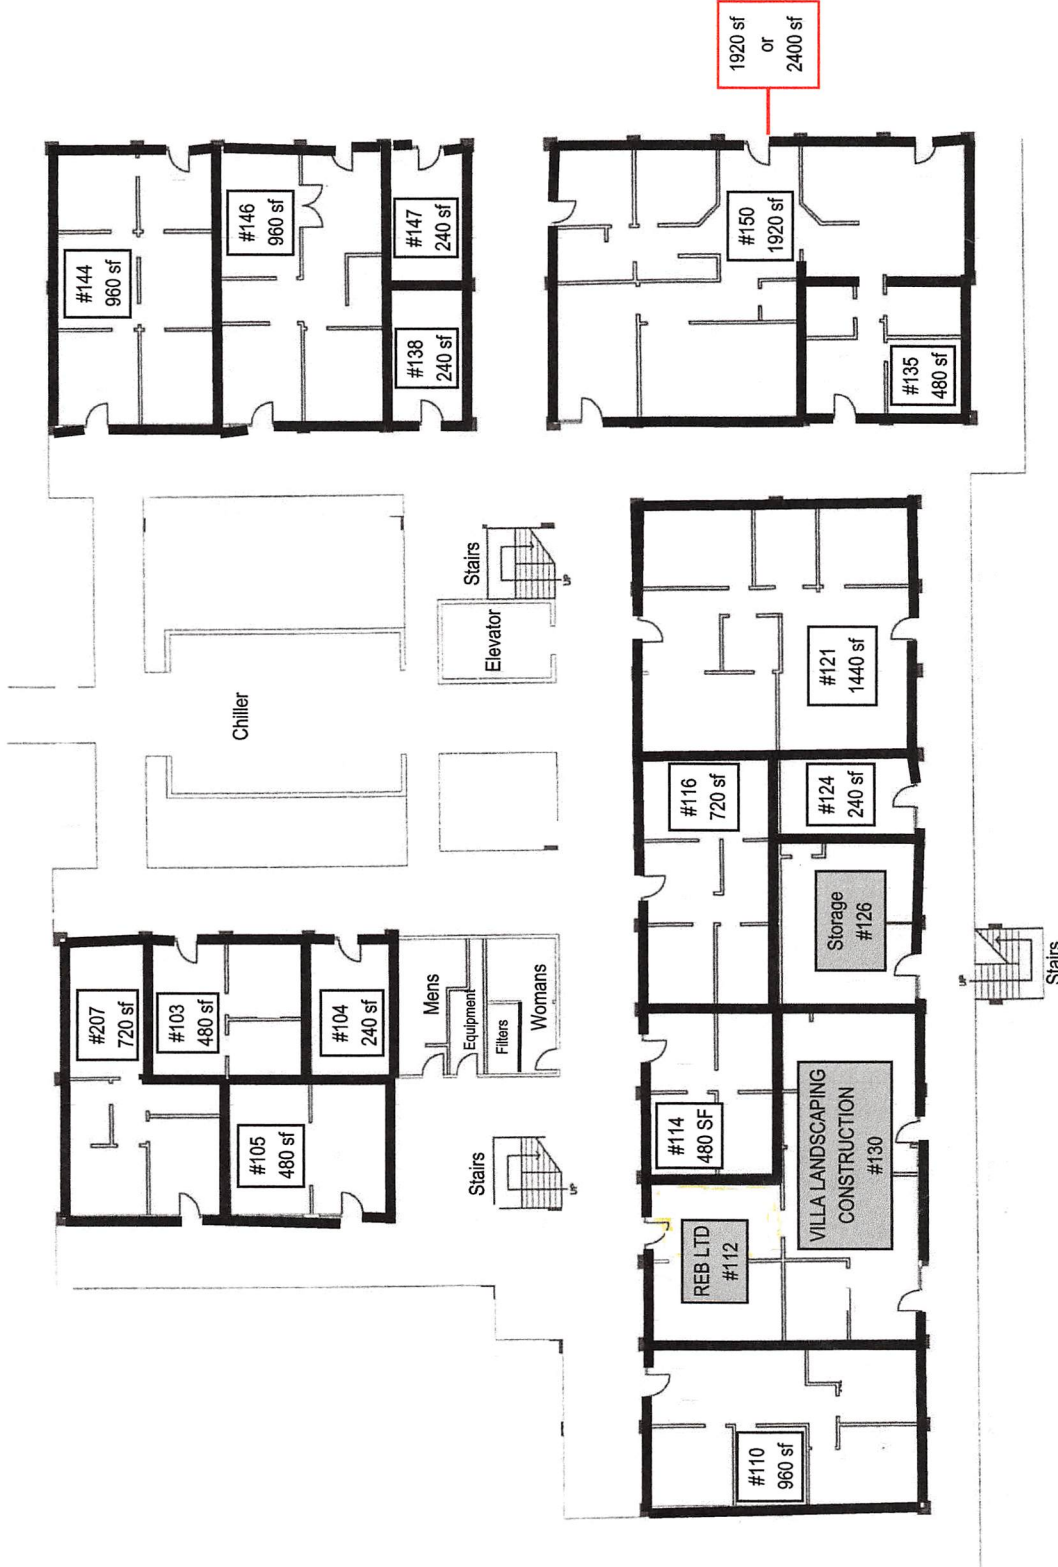

CENTENNIAL CENTER OFFICE BUILDING - 123 N. CENTENNIAL WAY MESA, AZ 85201

FIRST FLOOR PLAN

CENTENNIAL CENTER OFFICE BUILDING - 123 N. CENTENNIAL WAY MESA, AZ 85201

SECOND FLOOR PLAN