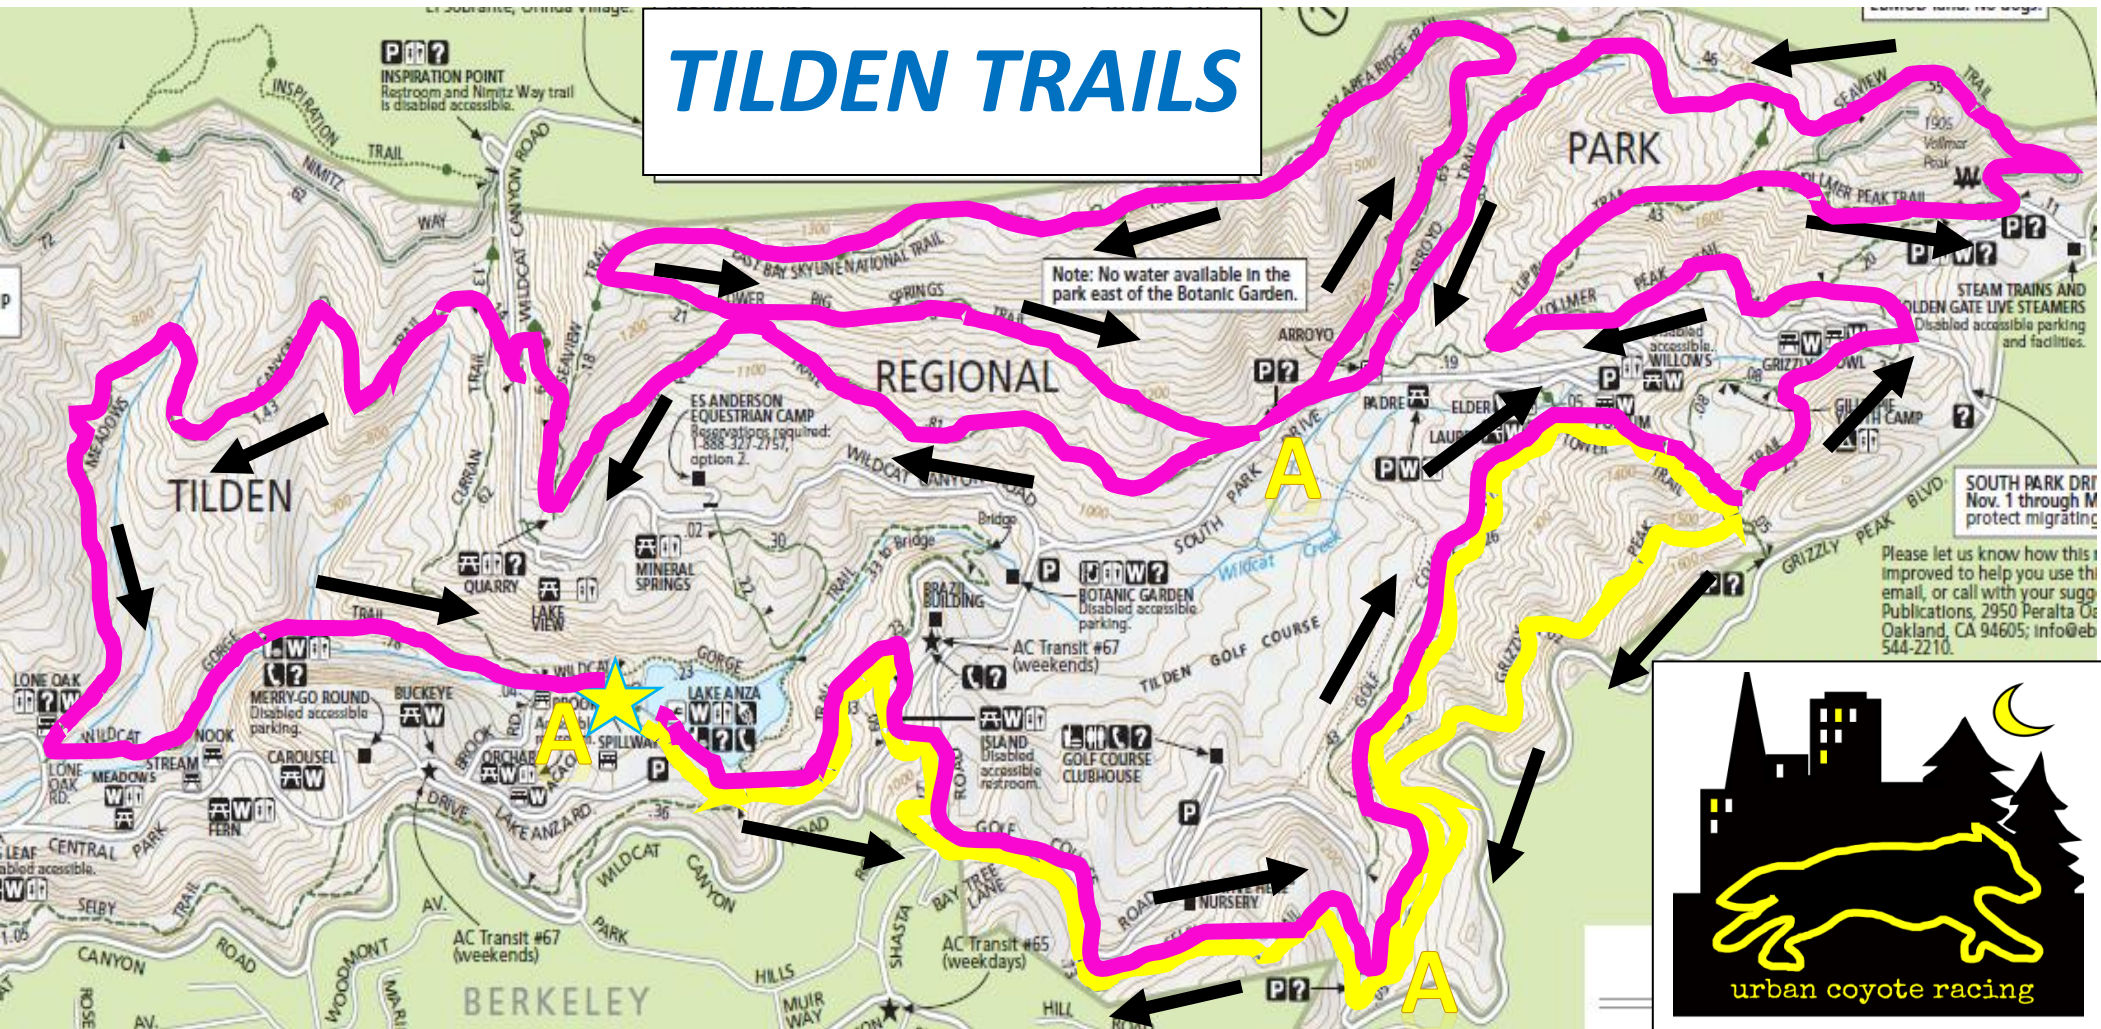

TILDEN TRAILS

STEAM TRAINS AND GOLDEN GATE LIVE STEAMERS
Disabled accessible parking and facilities.

SOUTH PARK DRIVE Nov. 1 through M protect migrating

Please let us know how this improved to help you use the email, or call with your suggestions Publications, 2950 Peralta Oaks Oakland, CA 94605; info@eb 544-2210.

10K – YELLOW LOOP		Start/Finish
HALF MARATHON – PINK LOOP		Aid Station