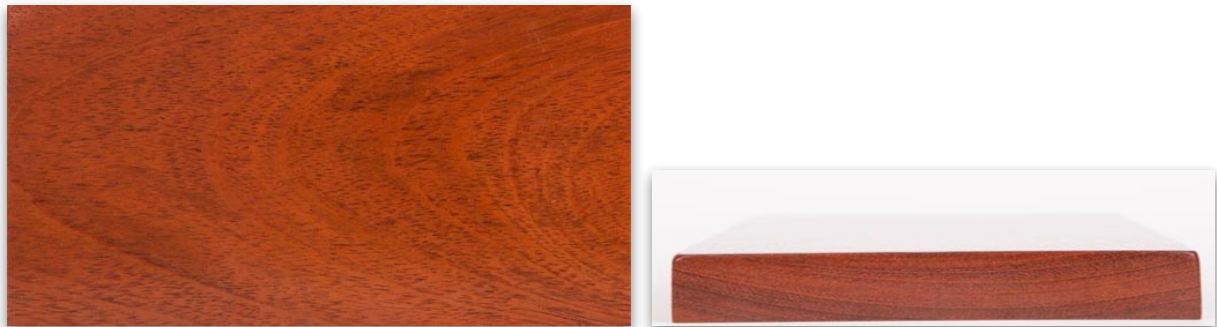

JATOBA "aka" BRAZILIAN CHERRY

Available Size(s): 4/4 thru 8/4 (25mm thru 50mm)

Common Name(s): JATOBA "aka" BRAZILIAN CHERRY

Scientific Name: *Hymenaea courbaril*

Distribution: Central America, southern Mexico, northern South America, and the West Indies

Tree Size: 100 ft (30 m) tall, 2-4 ft (.6-1.2 m) trunk diameter

Janka Hardness: 2,690 lbf

Description:

Heartwood varies from a light orangish brown to a darker reddish brown, sometimes with contrasting darker grayish brown streaks. Color tends to darken upon exposure to light. Sapwood is a light grayish yellow, clearly demarcated from the heartwood. Jatoba is rated as being very durable in regards to rot resistance, and is also resistant to termites and most other insects.