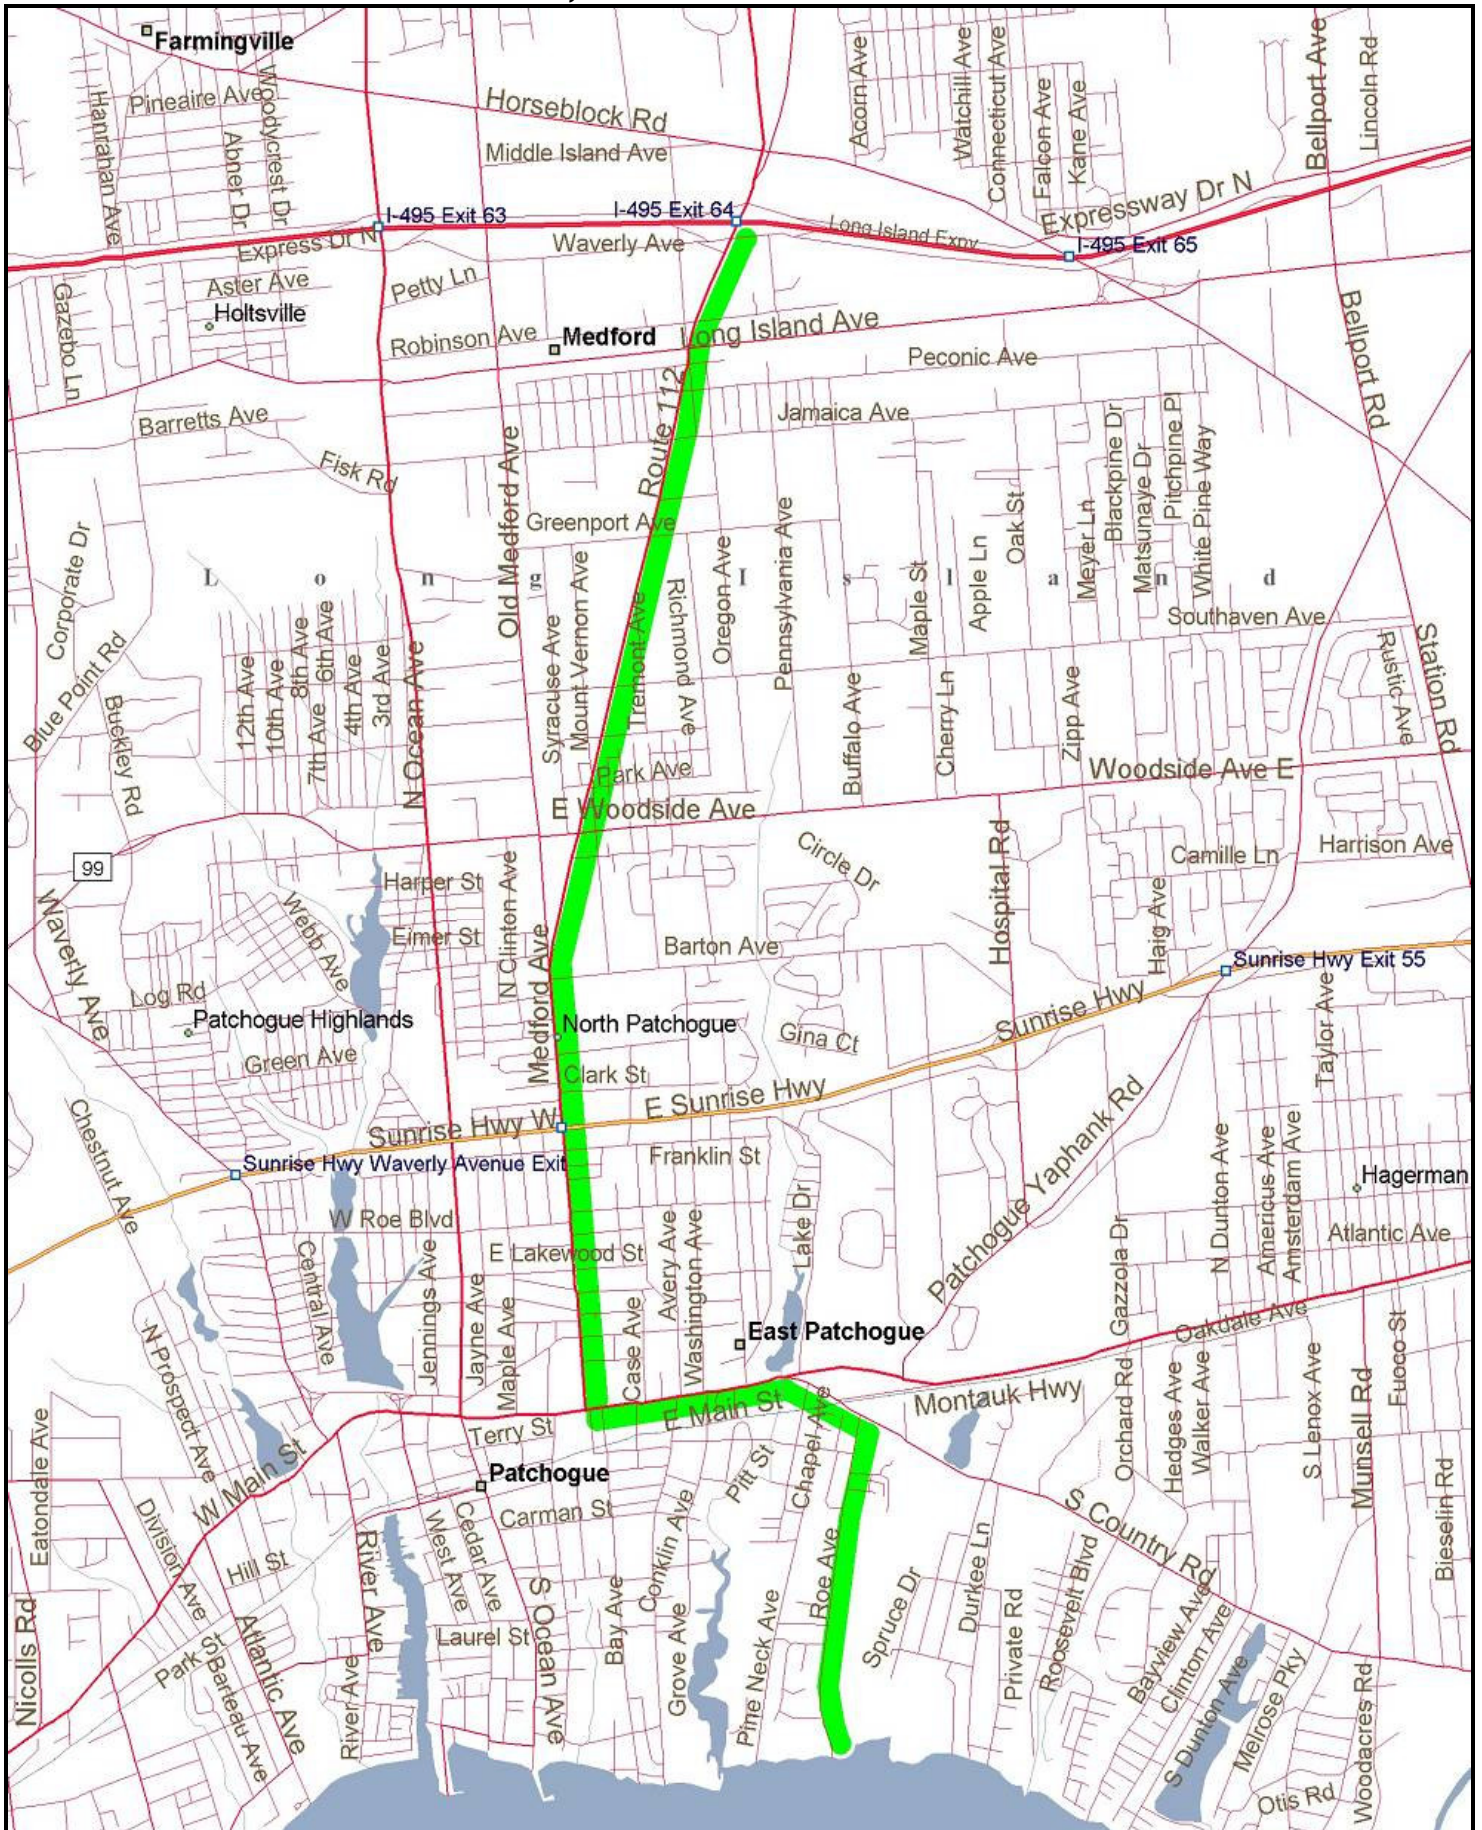

Roe Ave. LI, NY

Proceed to exit 64 on I-495 (Long Island Expressway), take south exit onto Rt.112. Make left onto E Main St. (Montauk Hwy). Bare right onto S. Country Rd. Make right onto Roe Ave. follow to end.