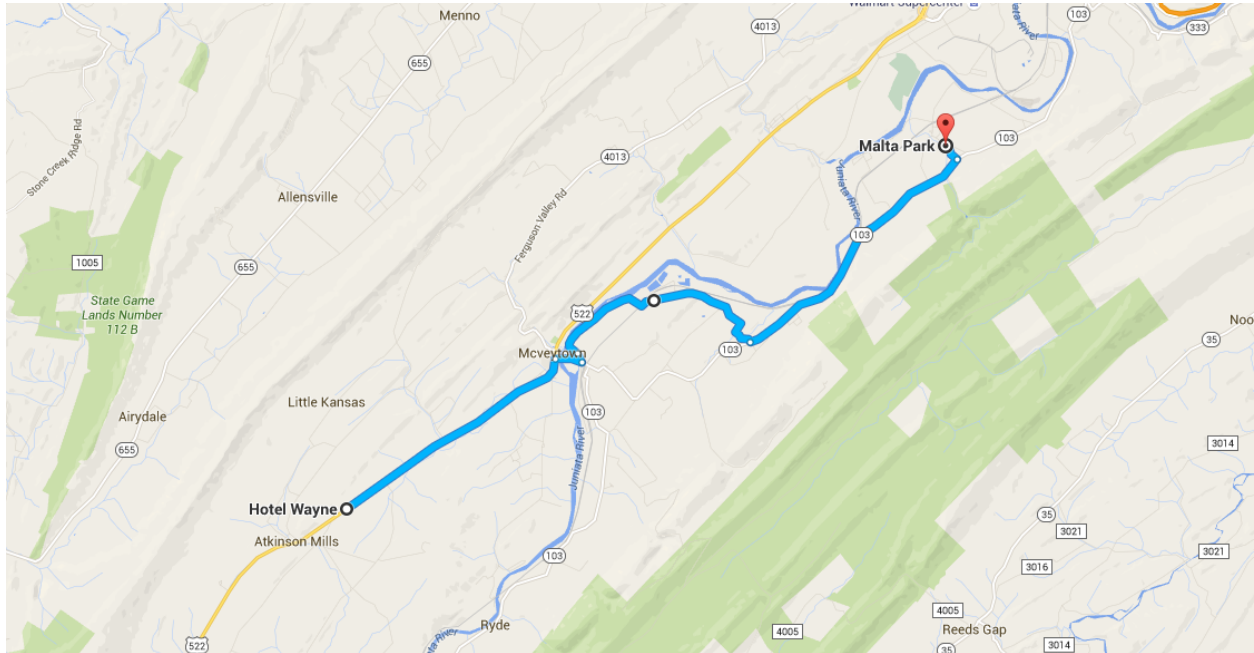

## End: Wayne Hotel to Malta Park (Stop 4) 25 minutes

### Hotel Wayne

3643 U.S. 522, McVeytown, PA 17051

1. Head northeast on US-22 E/US-522 N toward Fairview Rd  
4.3 mi
2. Turn right onto John St  
0.4 mi
3. Turn left onto Mattawana Blvd  
0.2 mi
4. Continue onto River Rd  
4.0 mi
5. Turn left onto PA-103 N  
4.6 mi

6. Turn left onto Malta Park Rd  
0.3 mi

Destination will be on the left

**Malta Park**

Malta Park Road, Granville, PA 17029