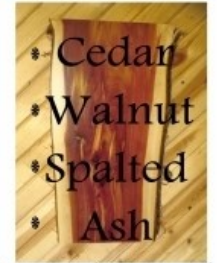

WALNUT
OAK

Mounting Options

Skull Wall Hanger \$5

Barnwood
Ant/Deer \$35 Elk \$45

Standard
Ant/Deer \$35 Elk \$45

Deluxe
Ant/Deer \$45 Elk \$55

Skull Hooker
Ant/Deer \$50 Elk \$70

Wall Pedestal
Ant/Deer \$55 Elk \$75

Live Edge Panel
Ant/Deer \$60 Elk \$75

- * Cedar
- * Walnut
- * Spalted
- * Ash

Table Pedestal
Ant/Deer \$65 Elk \$75

Driftwood Wall
Ant/Deer \$65 Elk \$75

Driftwood Table
Ant/Deer \$65 Elk \$75

Antler Pedestals
Ant/Deer \$75 Elk \$95

Live Edge Antler Peds
Ant/Deer \$125 Elk \$165

Natural Scene Base
Ant/Deer \$150 Elk \$185

European Skull Mount

Beetle Cleaned, Degreased, Whitened & Sealed

Pre-Skin and Save Money!

Pre-Skinned W/Hide Pre-Skinned W/Hide