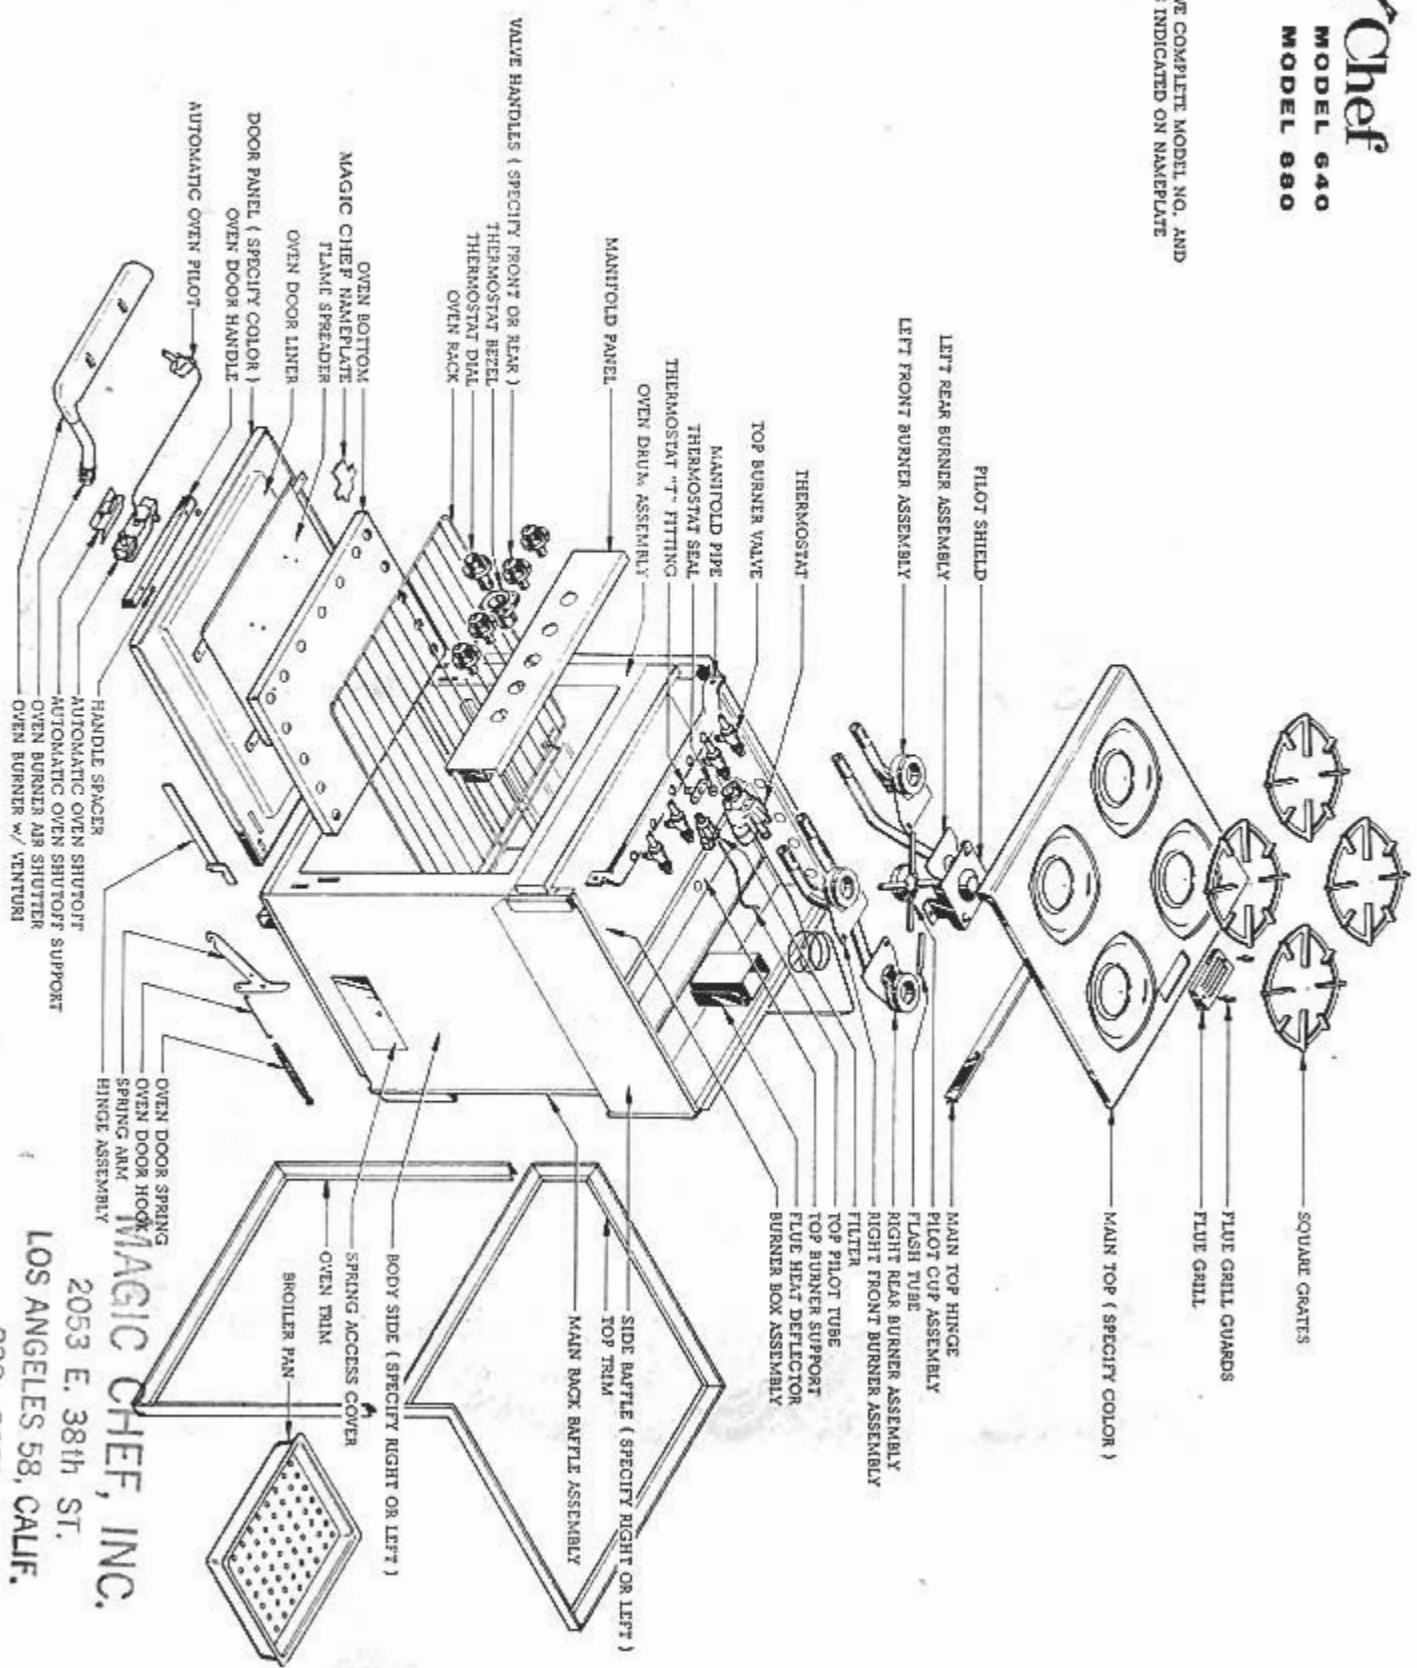

Magic Chef

MODEL 640
MODEL 980

WHEN ORDERING PARTS GIVE COMPLETE MODEL NO. AND SERIAL NO. OF RANGE AS INDICATED ON NAMEPLATE

MAGIC CHEF, INC.

2053 E. 38th ST.
LOS ANGELES 58, CALIF.

233 - 8251

MAGIC CHEF, INC., Cleveland, Tennessee