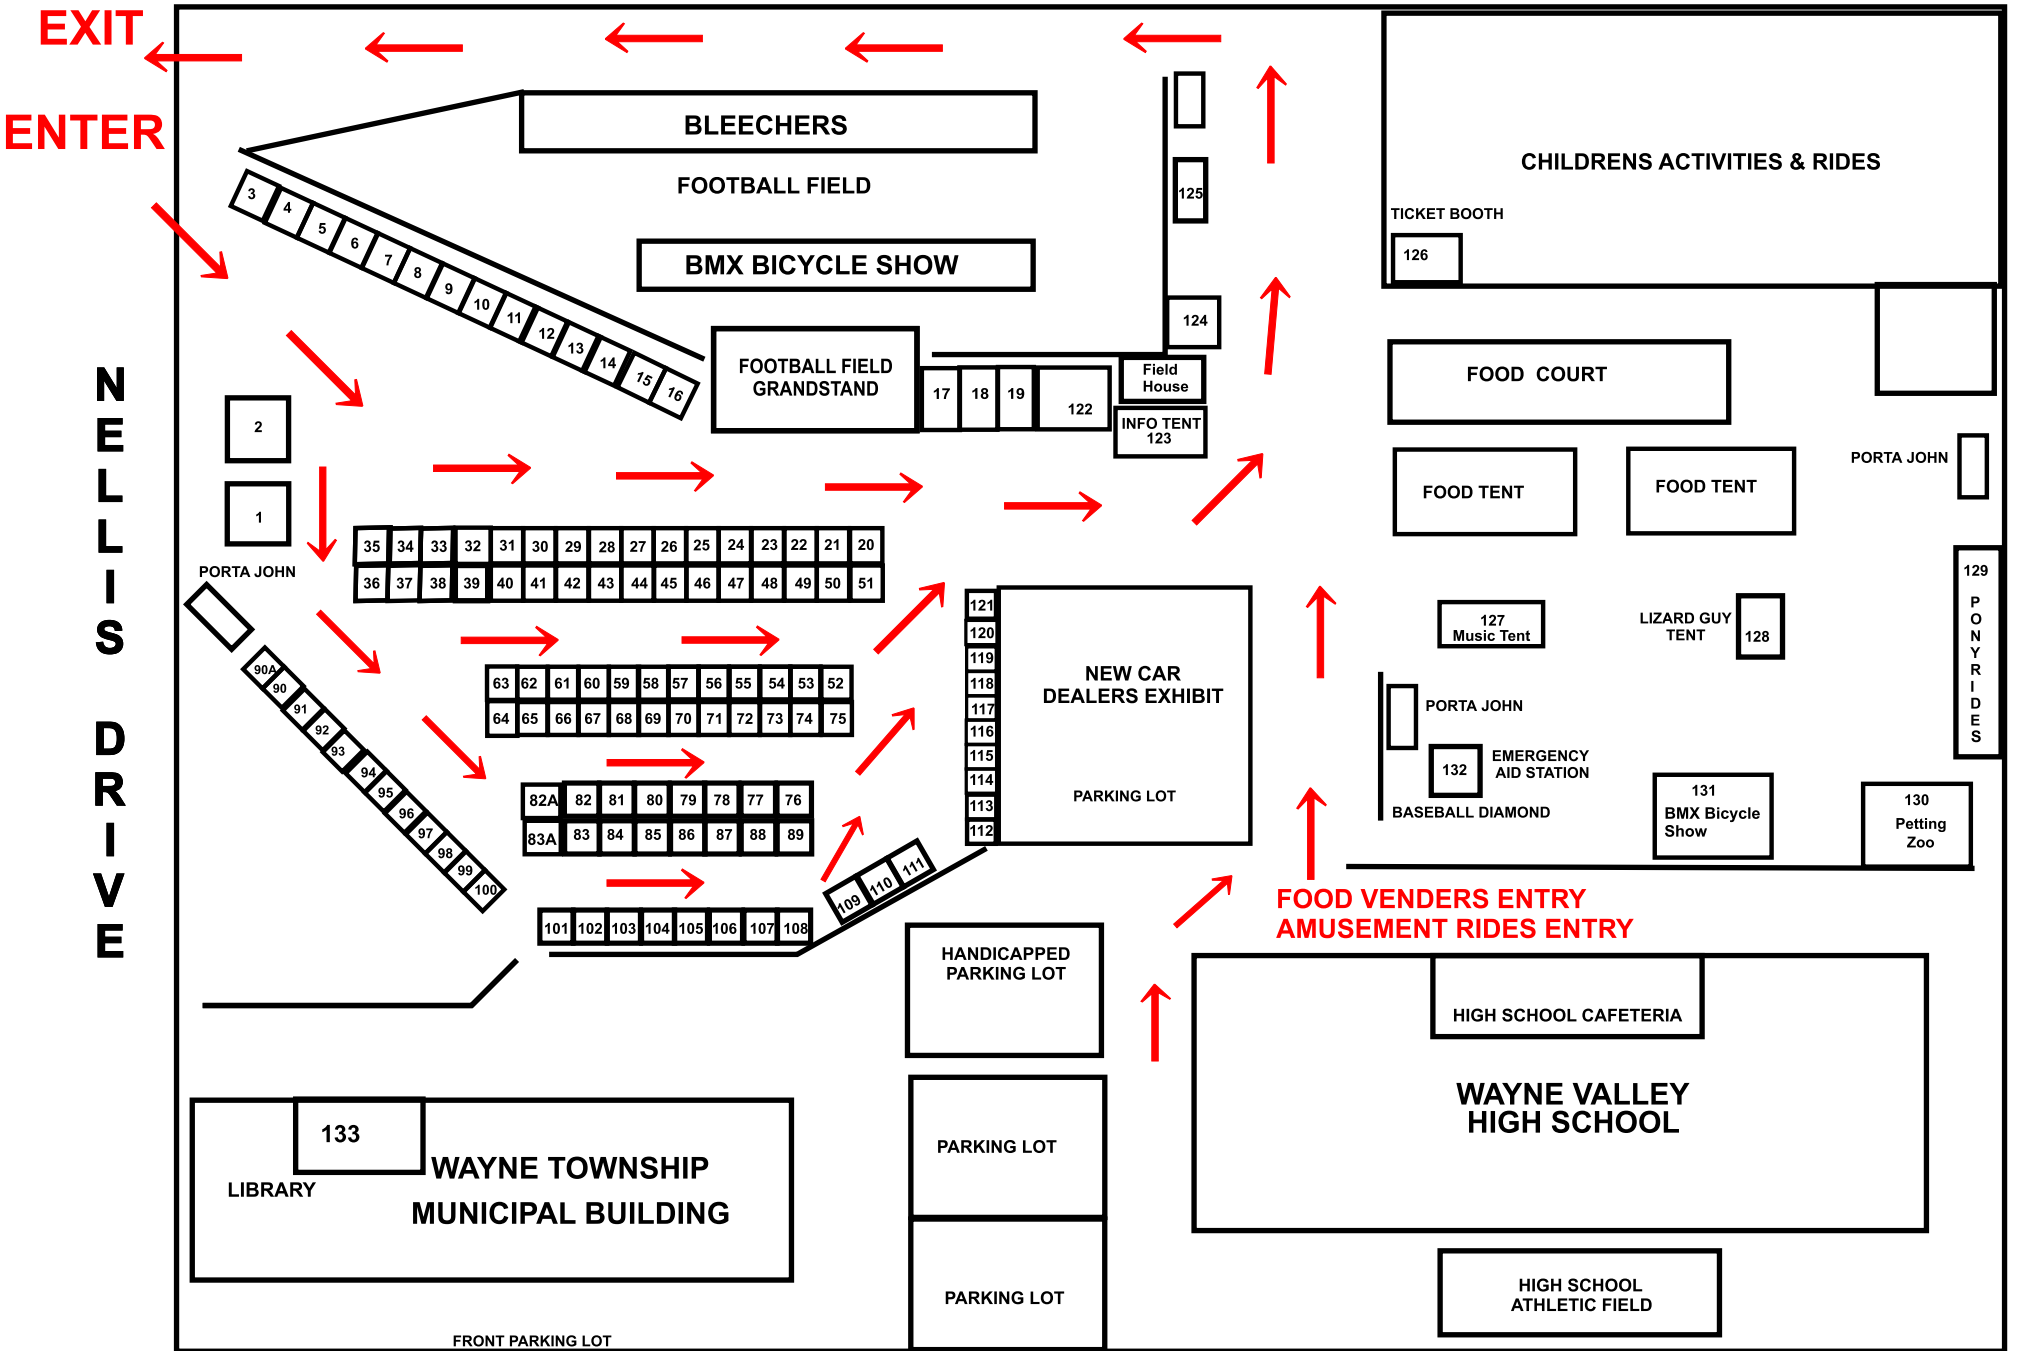

# ENTRY & EXIT - WAYNE DAY 2018

## VALLEY ROAD

**FOOD VENDERS ENTRY  
AMUSEMENT RIDES ENTRY**

**EXIT**  
**ENTER**

**NELLIS DRIVE**

**FRONT PARKING LOT**

**133**  
**LIBRARY**  
**WAYNE TOWNSHIP MUNICIPAL BUILDING**

**HANDICAPPED PARKING LOT**  
**PARKING LOT**  
**PARKING LOT**

**WAYNE VALLEY HIGH SCHOOL**  
**HIGH SCHOOL CAFETERIA**  
**HIGH SCHOOL ATHLETIC FIELD**

**CHILDRENS ACTIVITIES & RIDES**  
**TICKET BOOTH** 126  
**FOOD COURT**  
**FOOD TENT**  
**PORTA JOHN**  
**127 Music Tent**  
**LIZARD GUY TENT** 128  
**EMERGENCY AID STATION** 132  
**BASEBALL DIAMOND**  
**131 BMX Bicycle Show**  
**130 Petting Zoo**  
**129 PONY RIDES**

**BLEACHERS**  
**FOOTBALL FIELD**  
**BMX BICYCLE SHOW**  
**FOOTBALL FIELD GRANDSTAND**  
**Field House**  
**INFO TENT** 123  
**17 18 19 122**  
**124**  
**125**  
**2 1**  
**PORTA JOHN**  
**35 34 33 32 31 30 29 28 27 26 25 24 23 22 21 20**  
**36 37 38 39 40 41 42 43 44 45 46 47 48 49 50 51**  
**63 62 61 60 59 58 57 56 55 54 53 52**  
**64 65 66 67 68 69 70 71 72 73 74 75**  
**82A 82 81 80 79 78 77 76**  
**83A 83 84 85 86 87 88 89**  
**101 102 103 104 105 106 107 108**  
**90A 90 91 92 93 94 95 96 97 98 99 100**  
**109 110 111**  
**121 120 119 118 117 116 115 114 113 112**  
**NEW CAR DEALERS EXHIBIT**  
**PARKING LOT**