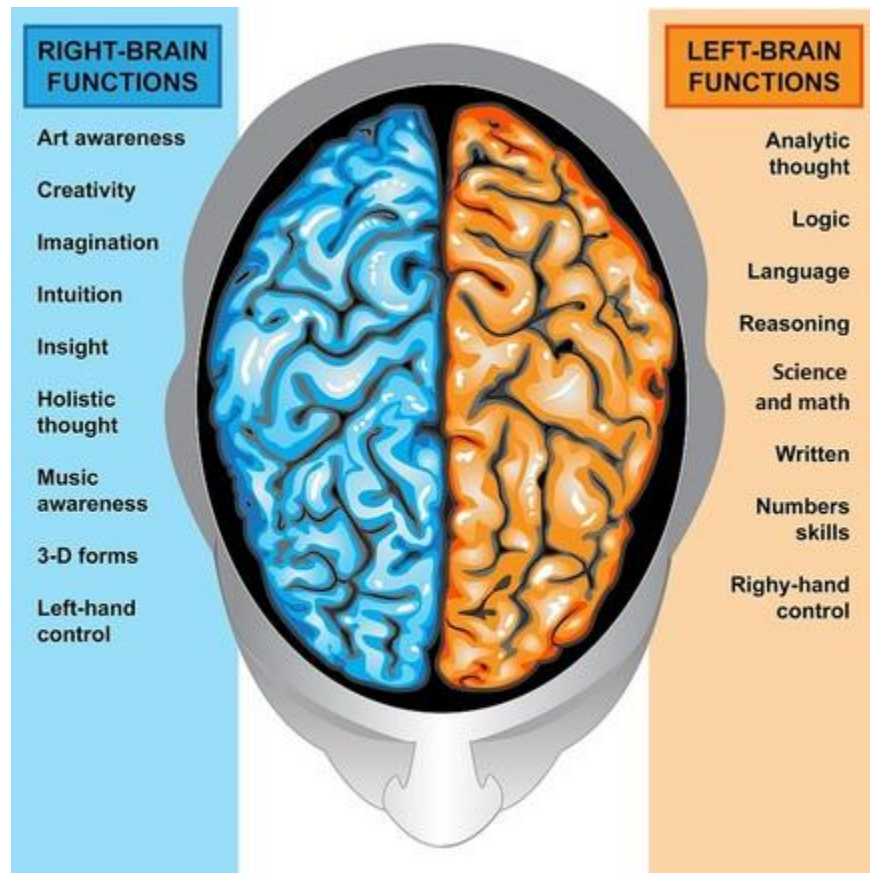

The Brain Made Simple

Right Hemisphere

The Quick Facts

Functions: Responsible for control of the left side of the body, and is the more artistic and creative side of the brain

Left Hemisphere

The Quick Facts

Functions: Responsible for control of the right side of the body, and is the more academic and logical side of the brain

If you would split the brain right down the middle into two symmetrical, or equal parts, you would have a right and left hemisphere. Although equal in size, these two sides are not the same, and do not carry out the same functions.

The left side of the brain is responsible for controlling the *right side* of the body. It also performs tasks that have to do with logic, such as in science and mathematics. On the other hand, the right hemisphere coordinates the *left side* of the body, and performs tasks that have do with creativity and the arts. Both hemispheres are connected by the corpus callosum and serve the body in different ways.