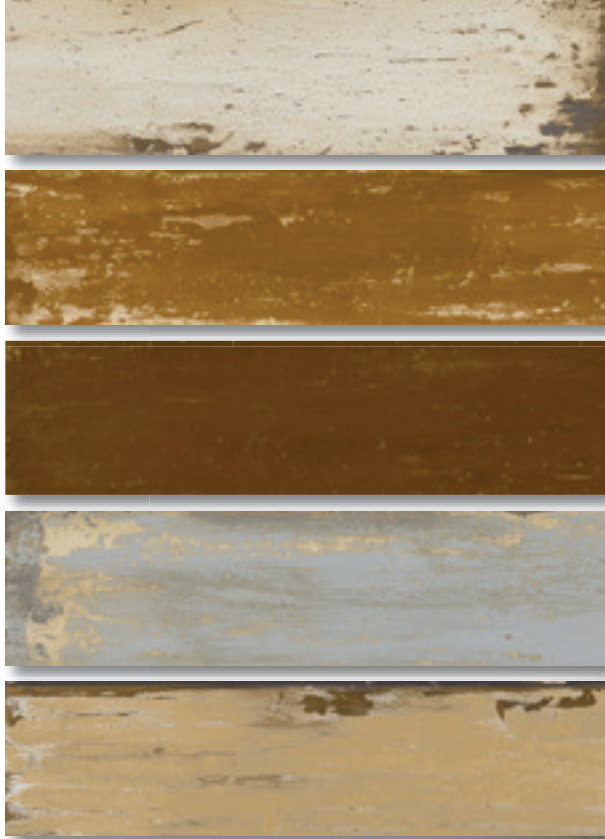

## FIELD TILE

Marvel Series

Please Note: Each color shade of the Marvel series comes in the same box. Shades cannot be sold separately for this is a one color series.

Shown: Marvel 6x24

### SPECIFICATIONS

Application	Floor
Visual	Rustic Painted Wood
Type	H.D.I.T. Porcelain
Slip Resistant	Yes
PEI Rating	4
Frost Resistant	Yes
Shade Variation	Random/Extreme

V4