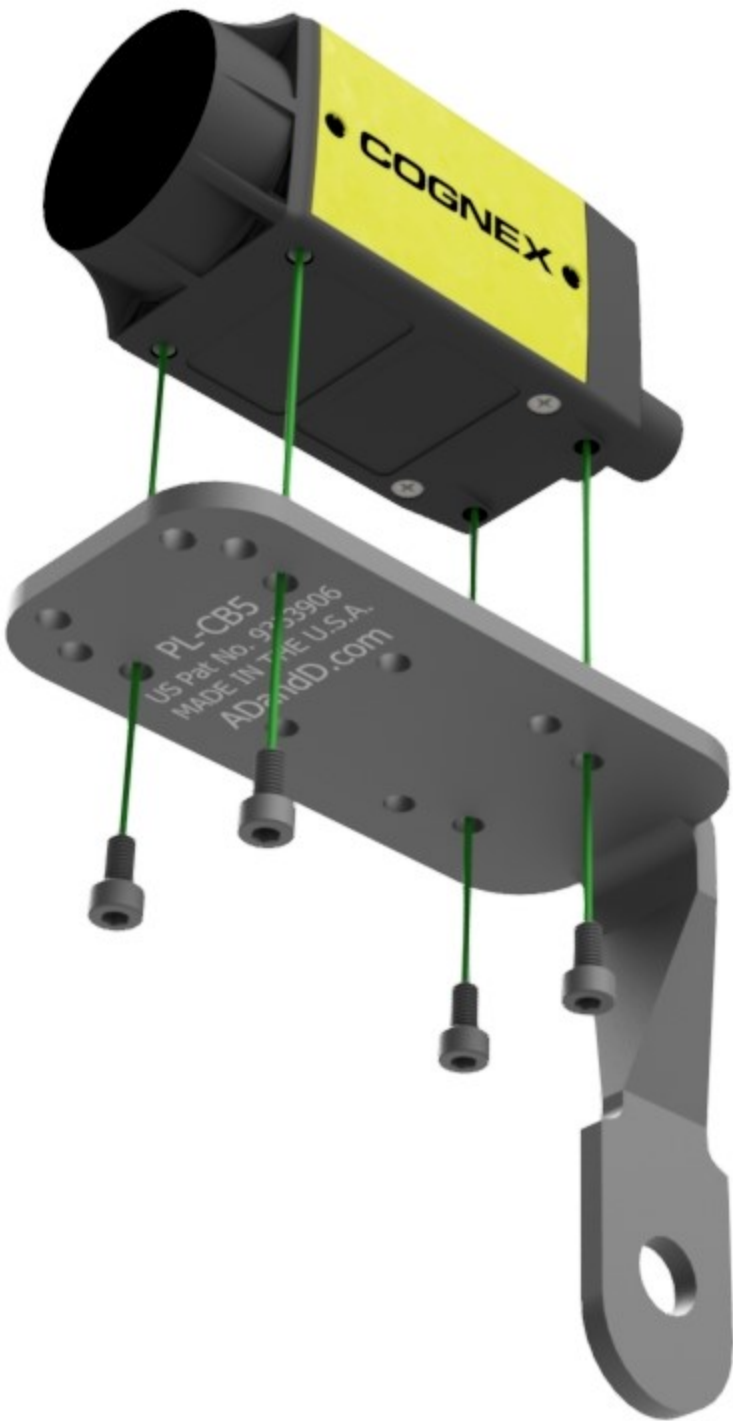

ADandD Pop-Link #PL-CB5

Mounting for Cognex InSight 8000 Series

Included Hardware

(4) M3-.5 x 6mm Lg SHCS