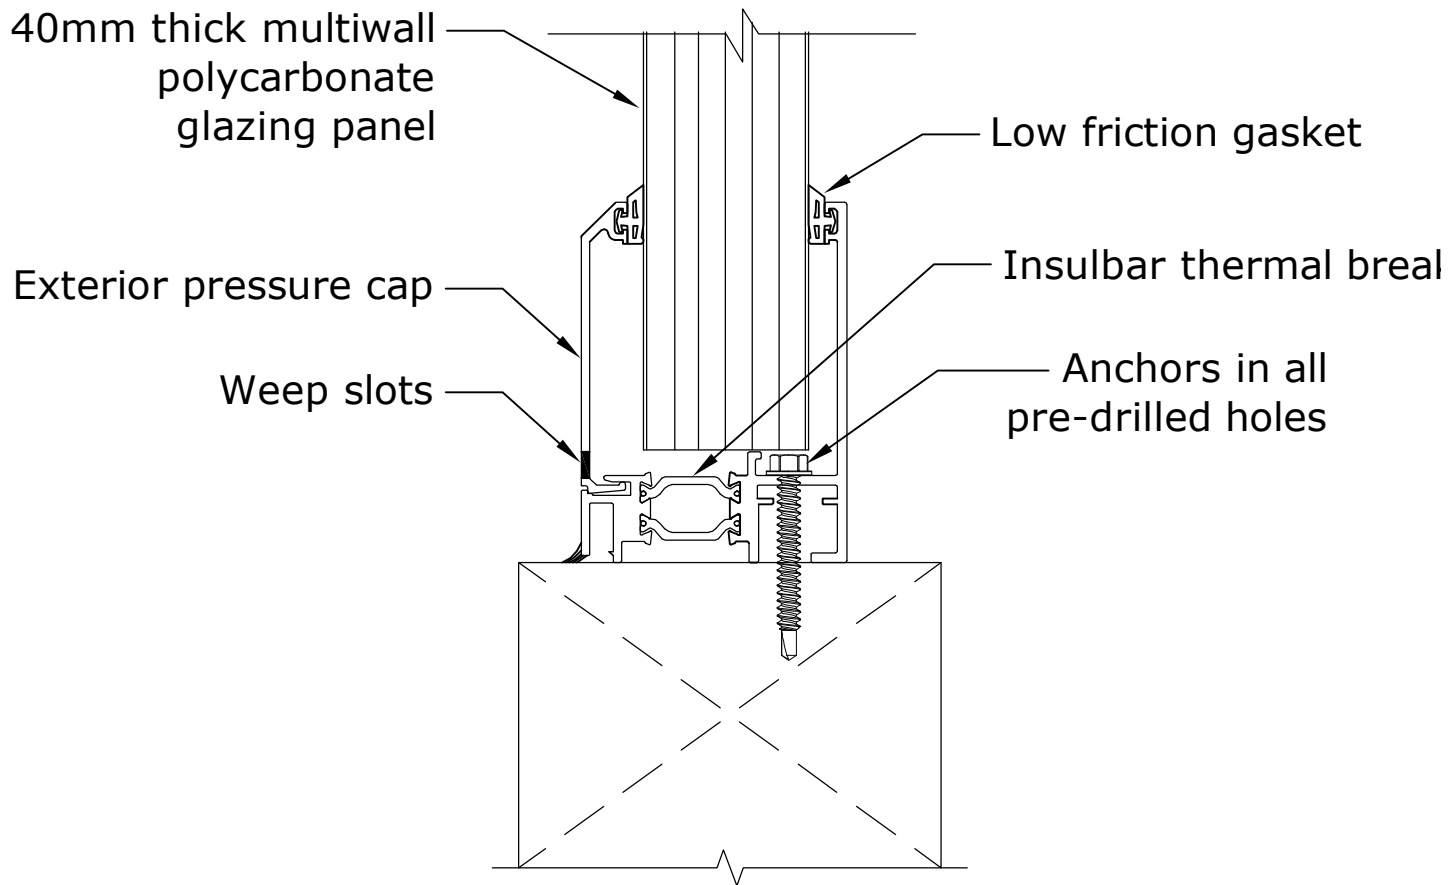

1 SILL DETAIL
W-2 SCALE: N.T.S.

Solutions in Polycarbonate

6553 Norwalk Road, Medina, Ohio 44256
Phone 330-572-2860, Fax 330-572-2861

**WindowTherm
Widow Wall System
Sill Detail**

W-2