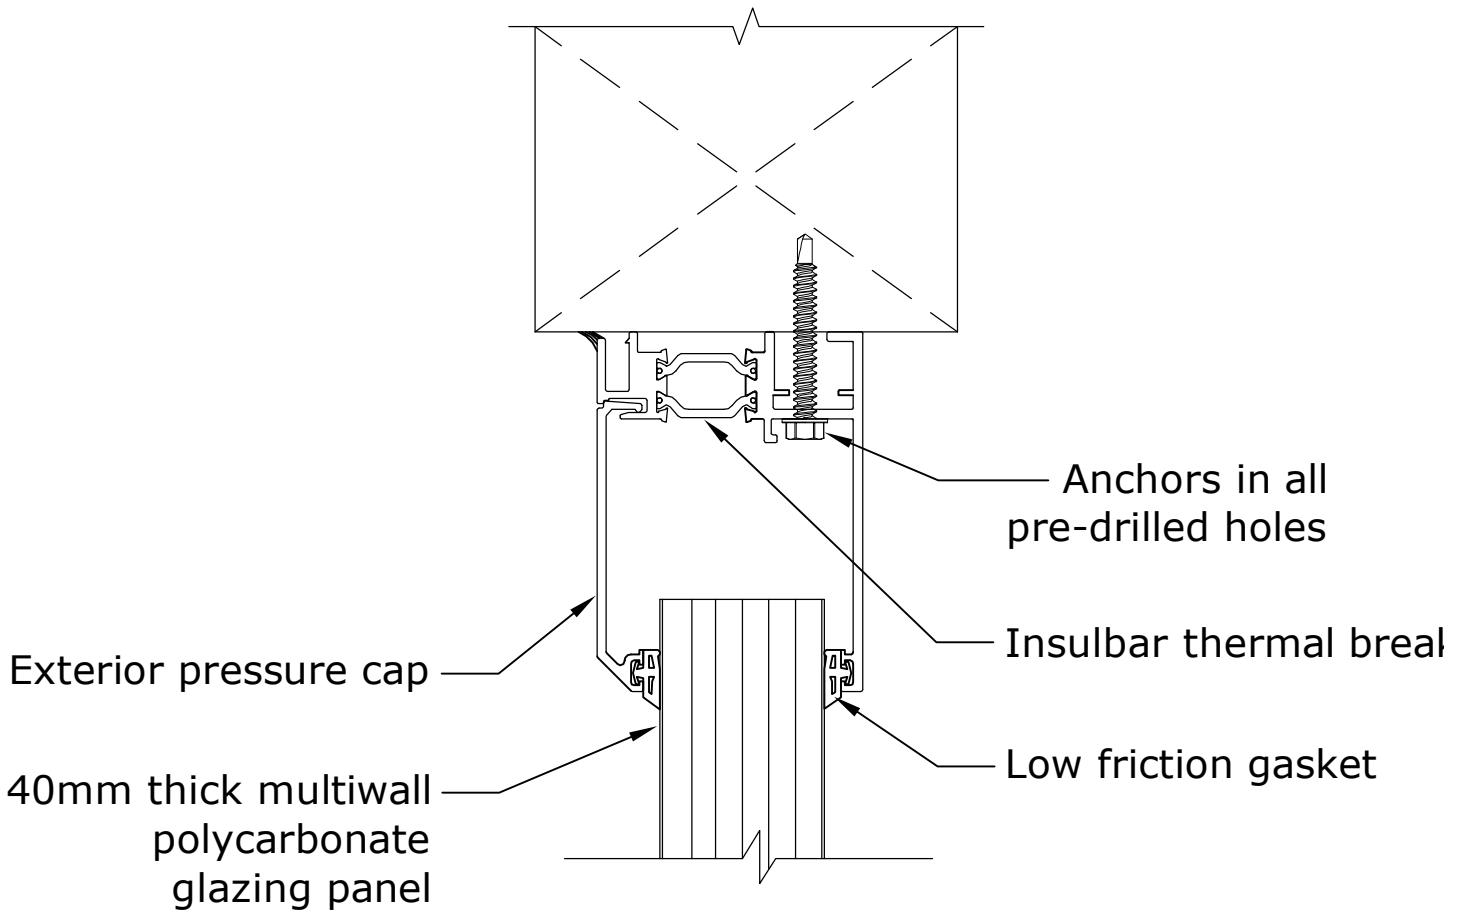

2 HEAD DETAIL
W-4 SCALE: N.T.S.

Solutions in Polycarbonate

6553 Norwalk Road, Medina, Ohio 44256
Phone 330-572-2860, Fax 330-572-2861

**WindowTherm
Window Wall System
Head Detail**

W-4