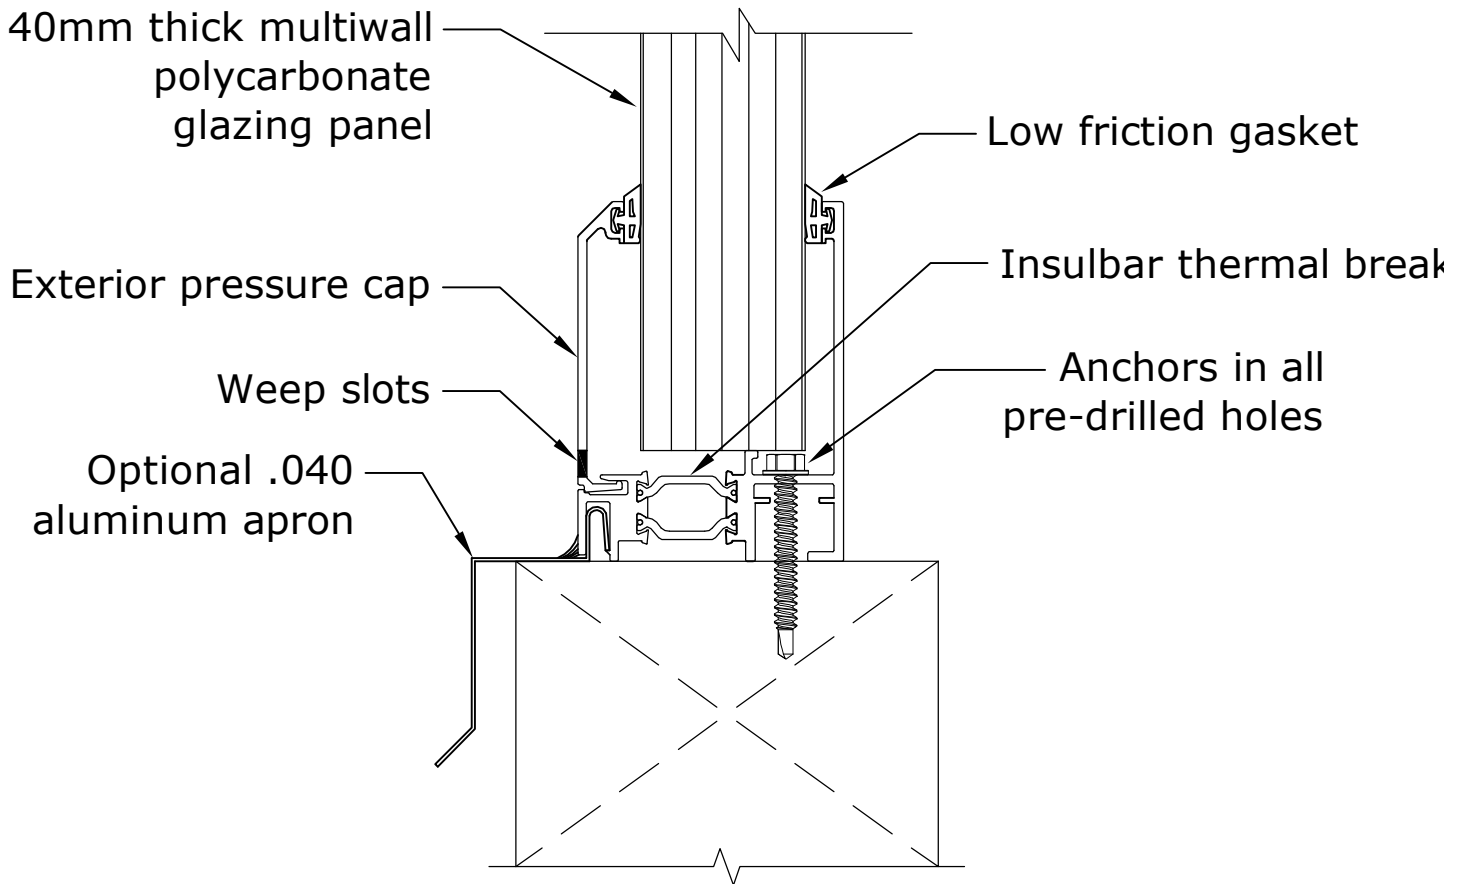

# W-1

1 SILL DETAIL  
 W-2 SCALE: N.T.S.

**Solutions in Polycarbonate**

6553 Norwalk Road, Medina, Ohio 44256  
 Phone 330-572-2860, Fax 330-572-2861

**WindowTherm  
 Widow Wall System  
 Sill Detail**

**W-2**