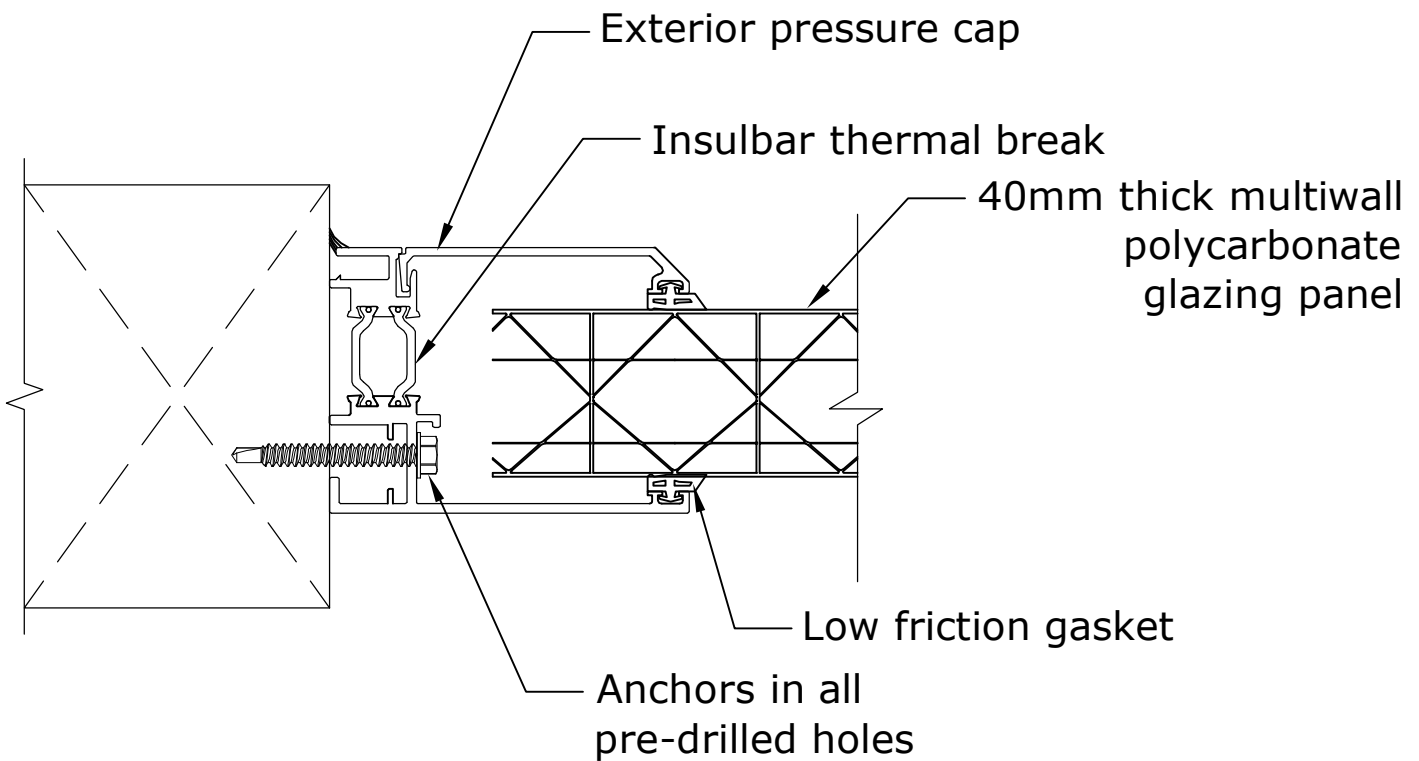

3 JAMB DETAIL
W-5 SCALE: N.T.S.

Solutions in Polycarbonate

6553 Norwalk Road, Medina, Ohio 44256
Phone 330-572-2860, Fax 330-572-2861

**WindowTherm
Window Wall System
Jamb Detail**

W-5