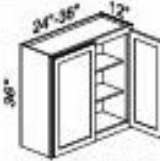

Kitchen & Bath Cabinets

30" Tall Wall Cabinets

W0930, W1230,
W1530, W1830,
W2130

W2430, W2730,
W3030, W3330,
W3630

36" Tall Wall Cabinets

W0936, W1236,
W1536, W1836,
W2136

W2436, W2736,
W3036, W3336,
W3636

42" Tall Wall Cabinets

W0942, W1242,
W1542, W1842,
W2142

W2442, W2742,
W3042, W3342,
W3642

Bridge Wall Cabinets (12", 15", 18", 21", 24" Tall)

W3012, W3312, W3612
W2415, W3015,
W3315, W3615

W3018, W3618
W3021, W3621

W3024, W3624

Refrigerator Wall Cabinets (12", 15", 18", 21", 24" Tall)

W361224, W361524,
W361824

W362424

Wall Diagonal Cabinets

WDC2430

WDC2436

WDC2442

Wall Blind Cabinets

WBC2730

WBC2736

WBC2742

84" Tall Pantry Cabinets

WP188424

WP248424

90" Tall Pantry Cabinets

WP189024

WP249024

96" Tall Pantry Cabinets

WP189624

WP249624

Accessories

WF330

WF336

WF342

WF630

WF636

WF642

WEP42

BEP

Wine Rack

WR3015, WR3615

Glass Holder

GH3015, GH3615