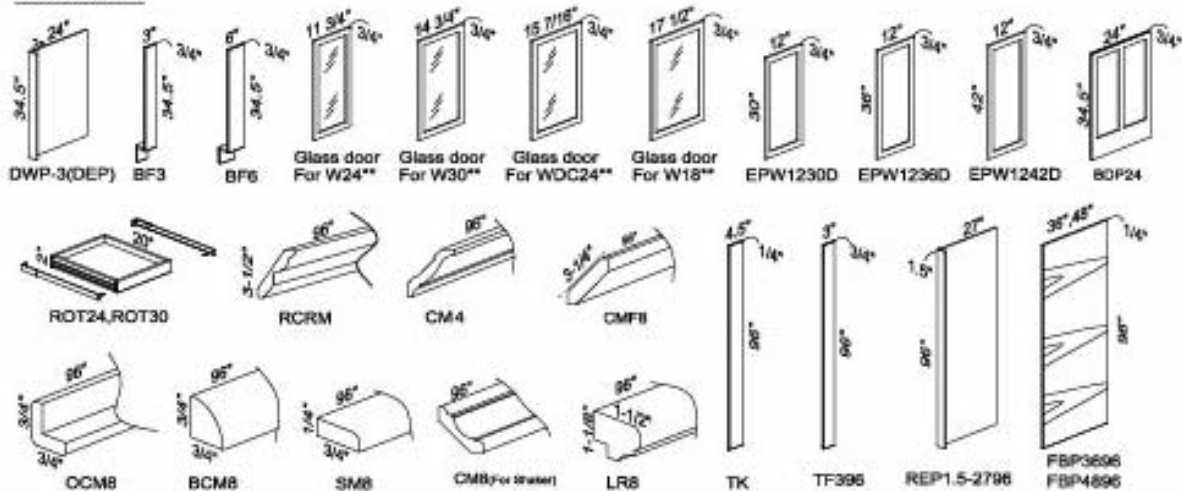

Vanity Linen Cabinets

Accessories