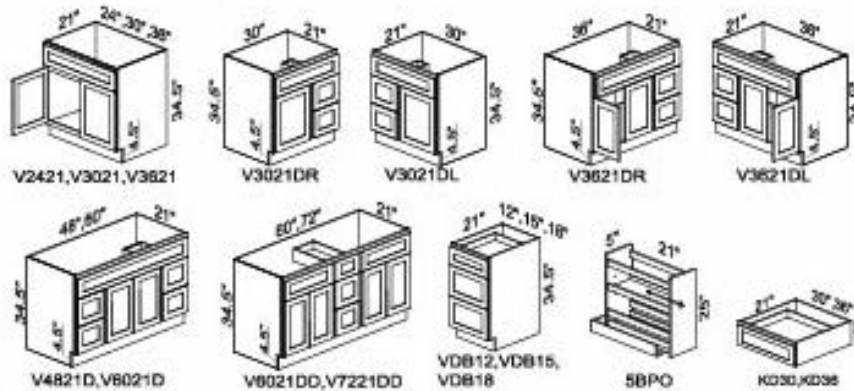

## Base Cabinets: 34.5"H \* 24"D

## Vanity: 34.5"H \* 21"D