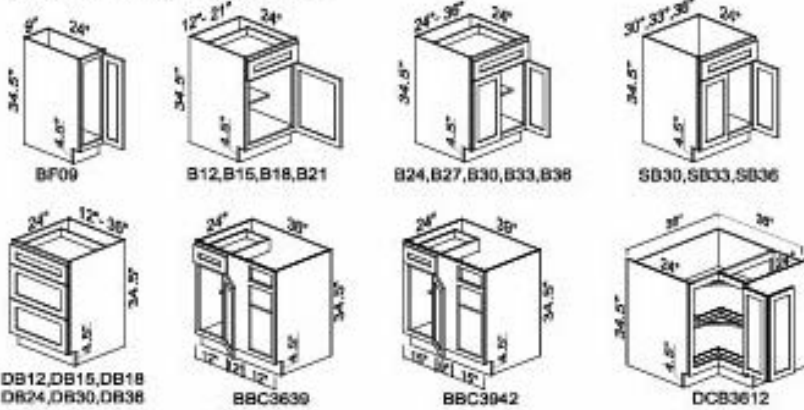

## Base Cabinets: 34.5"H \* 24"D

## Vanity: 34.5"H \* 21"D