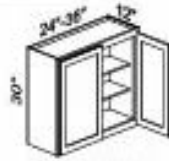

Kitchen & Bath Cabinets

30" Tall Wall Cabinets

W0930, W1230,
W1530, W1830,
W2130

W2430, W2730,
W3030, W3330,
W3630

36" Tall Wall Cabinets

W0936, W1236,
W1536, W1836,
W2136

W2436, W2736,
W3036, W3336,
W3636

42" Tall Wall Cabinets

W0942, W1242,
W1542, W1842,
W2142

W2442, W2742,
W3042, W3342,
W3642

Bridge Wall Cabinets (12", 15", 18", 21", 24" Tall)

W3012, W3312, W3612
W2415, W3015,
W3315, W3615

W3018, W3618
W3021, W3621

W3024, W3624

Refrigerator Wall Cabinets (12", 15", 18", 21", 24" Tall)

W361224, W361524,
W361824

W362424

Wall Diagonal Cabinets

WDC2430

WDC2436

WDC2442

Wall Blind Cabinets

WBC2730

WBC2736

WBC2742

84" Tall Pantry Cabinets

WP188424

WP248424

90" Tall Pantry Cabinets

WP189024

WP249024

96" Tall Pantry Cabinets

WP189624

WP249624

Accessories

WF330

WF336

WF342

WF630

WF636

WF642

WEP42

BEP

Wine Rack

WR3015, WR3615

Glass Holder

GH3015, GH3615