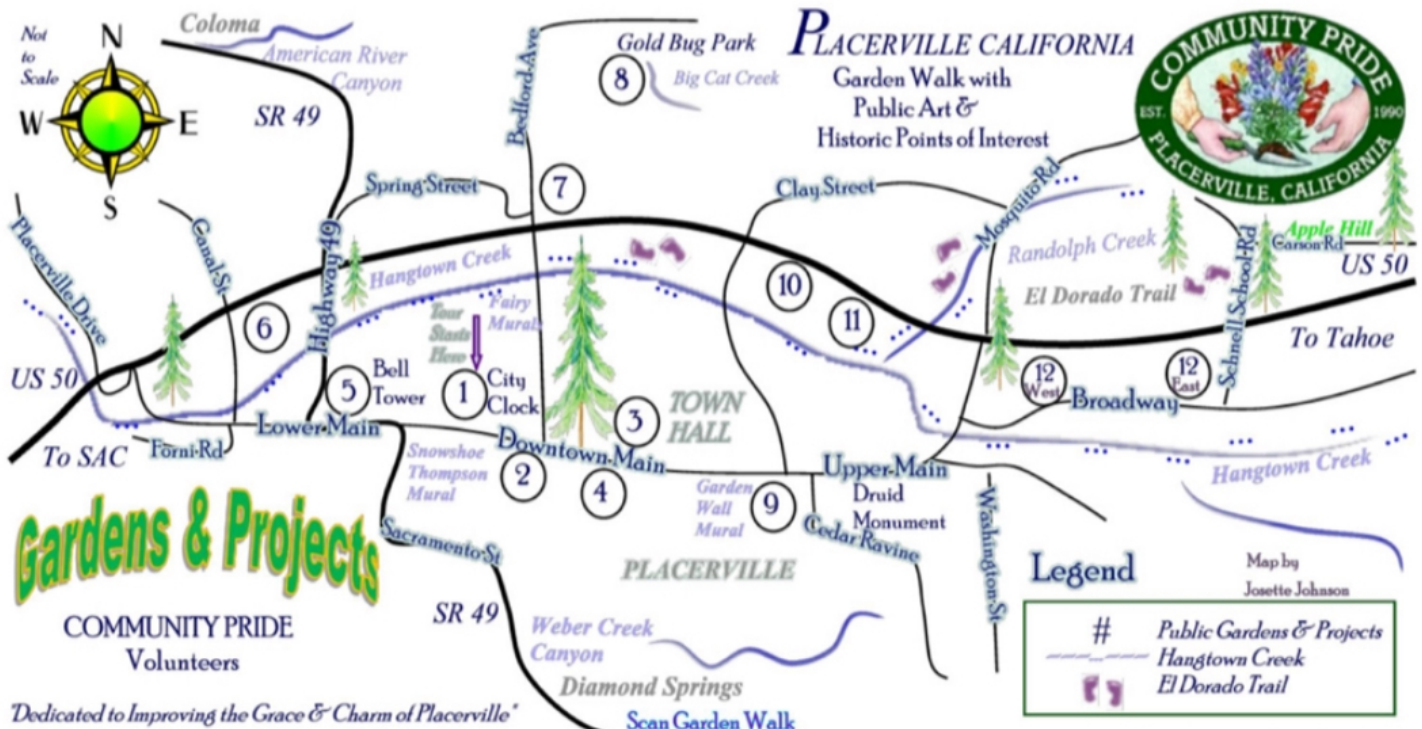

Community Pride Volunteers

Garden Walk

with Public Art & Historic Points of Interest

Gardens & Projects

COMMUNITY PRIDE
Volunteers

*Dedicated to Improving the Grace & Charm of Placerville**

City Clock Landmark

1. Old City Hall Gardens
2. Main St. at Bedford Garden
3. Monument Garden Project
4. EDC Chamber Garden

Bell Tower Landmark

5. Fox Lot Garden
6. Welcome Sign Garden
7. Ore Cart Garden
8. Gold Bug Garden

Druid Torch Landmark

9. Mooney Garden & Mural
10. El Dorado Trail Garden
11. Randolph Creek Project
12. Broadway Entrance Gardens

Public Art & Map Walk

- * Snowshoe Thompson Mural
- * Fairy Murals
- * Garden Wall Mural
- * Tour Starts at Map