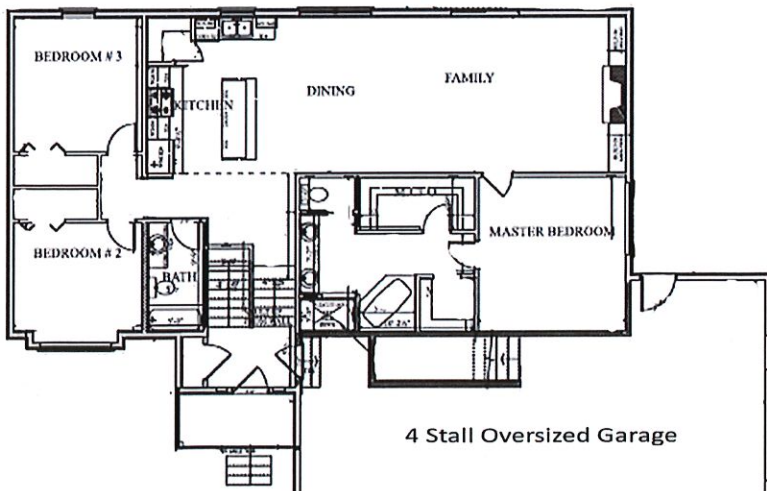

WINDSONG COUNTRY ESTATES 13683 HAWTHORN LOOP

Your dream home is waiting for you!

WCE B2 L17

*photo used for elevation purposes only

Starting at: \$449,900.00

*Price Based
on Final Selections

HOME FEATURES:

- Split-Level Home
- Walkout Basement (unfinished)
- 3-5 Bedrooms | 2-3 Bathrooms
- 1667 Main Floor Sq Ft | 1595 Basement Sq Ft
- 4 Stall Oversized Garage with separate entry to the basement
- Custom Fireplace
- Custom Tile Shower & Corner Jetted Tub
- Open Concept Kitchen, Dining and Living Area
- Large Kitchen Island
- High Quality Cabinets and Finishes Throughout