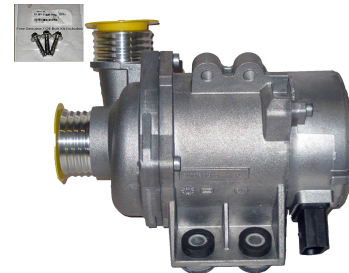

www.cashinyourcores.com

610 - 277 - 2101

BMW 528I 2005-2013 OE: 11517586925, 11517546994, 11517563183, 11517586924

BMW X5 2007-2009 OE: 11517568595, 11517546996

**** Please take note to
small plug***

Also buying slightly broken plug units at discounted prices