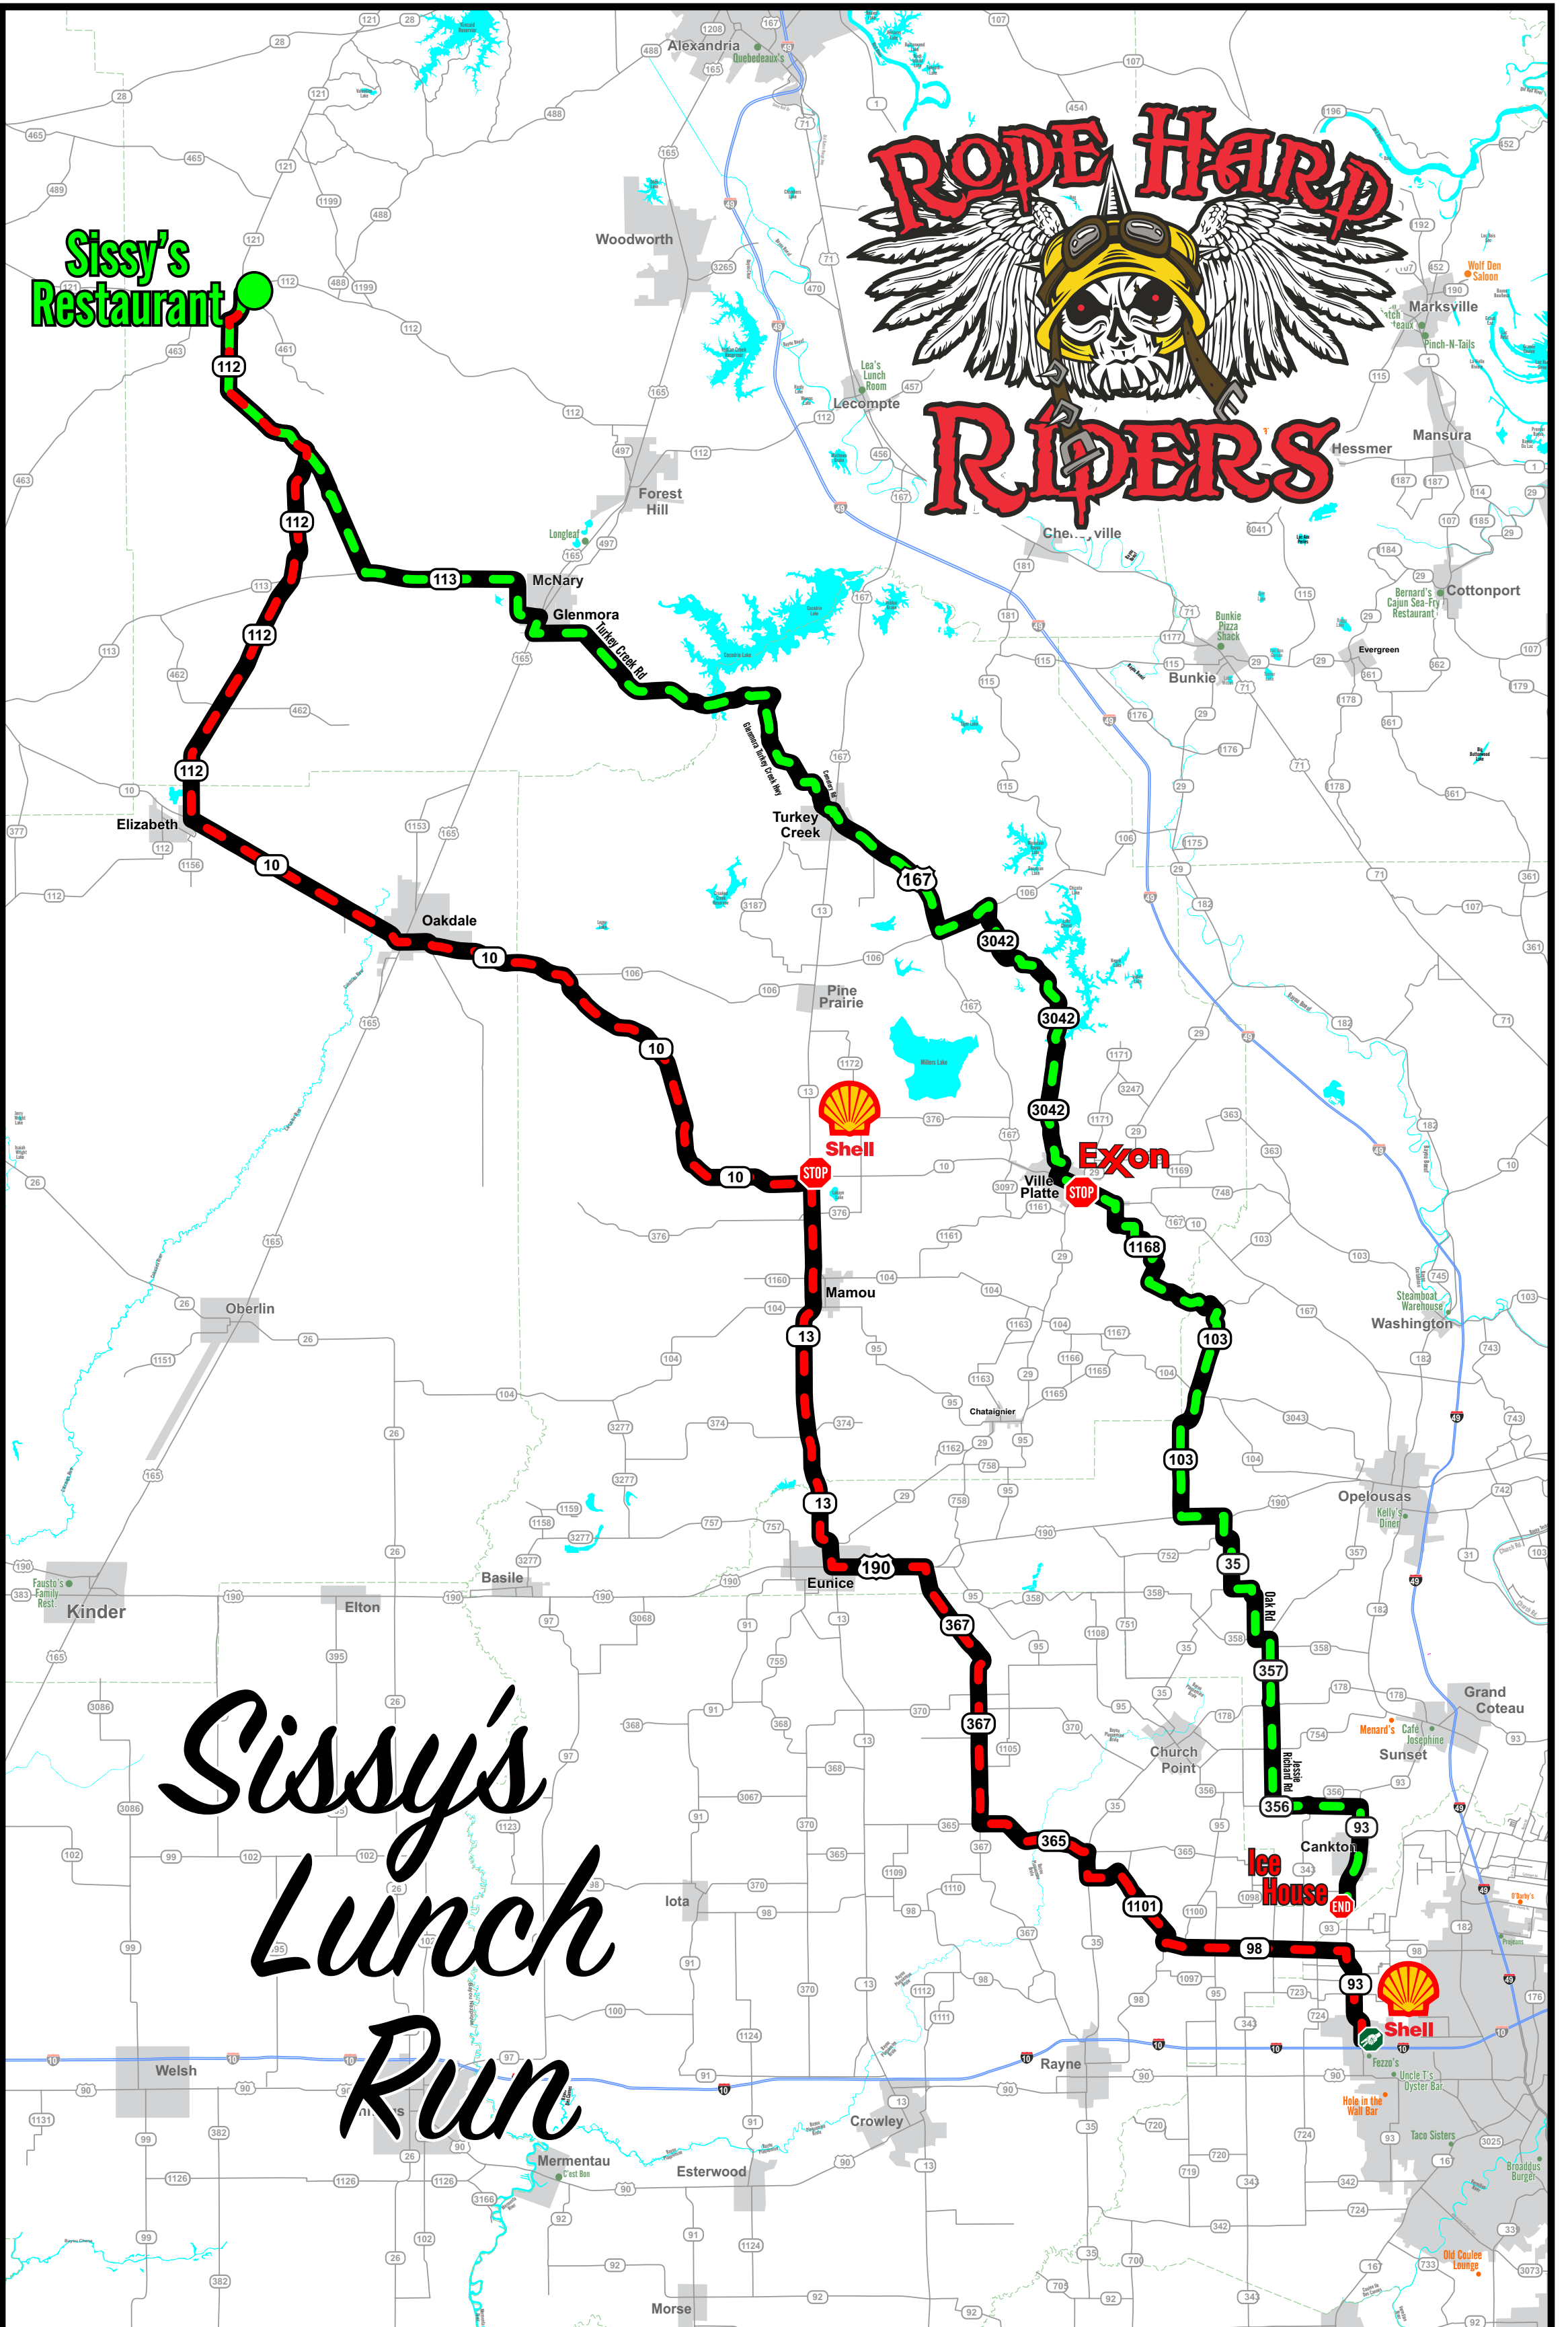

Sissy's Restaurant

Sissy's Lunch Run

Sissy's Lunch Run

Dist	Turn	Road	Clock	Total Dist
	Start	at Shell 404 LA-93, Scott, LA		
	Go North	on LA-93	8:45 AM	0.00 mi.
in 3.20 miles	Take 2nd Exit	on to LA-98 / W Gloria Swith Rd	8:49 AM	3.20 mi.
in 6.40 miles	Turn right	on to LA-1101 / Castille Hwy	8:58 AM	9.60 mi.
in 3.20 miles	Turn left	on to LA-1102 / JE Pelton Hwy	9:02 AM	12.80 mi.
in 1.10 miles	Turn right	on to LA-35 / Church Point Hwy	9:04 AM	13.90 mi.
in 0.90 miles	Turn left	on to LA-365 / Branch Hwy (Branch)	9:05 AM	14.80 mi.
in 4.10 miles	Turn right	on to LA-367 White Oak Hwy	9:10 AM	18.90 mi.
in 9.80 miles	Turn left	on to US-90 / Ronald Reagan Hwy	9:21 AM	28.70 mi.
in 3.20 miles	Turn right	on to LA-13 / NCC Duson St (Eunice)	9:25 AM	31.90 mi.
in 14.00 miles	STOP	at Shell	9:42 AM	45.90 mi.
	Go West	on LA-10 / Oakdale Rd	10:02 AM	45.90 mi.
in 27.00 miles	Turn right	on to LA-112 / Bufkin Heights (Elizabeth)	10:33 AM	72.90 mi.
in 20.00 miles	Turn right	on to LA-121	10:55 AM	92.90 mi.
in 1.20 miles	STOP	at Sissy's Restaurant	10:57 AM	94.10 mi.
	Go South	on LA-121	12:42 PM	94.10 mi.
in 1.20 miles	Turn left	on to LA-112	12:42 PM	95.30 mi.
in 6.10 miles	Turn left	on to W River Rd	12:49 PM	101.40 mi.
in 4.70 miles	Turn left	on to LA-113	12:55 PM	106.10 mi.
in 7.20 miles	Turn right	on to US-165 (Glenmora)	1:04 PM	113.30 mi.
in 0.60 miles	Turn left	on to Turkey Creek Rd	1:05 PM	113.90 mi.
in 9.40 miles	Keep right	on to Glenmora Turkey Creek Hwy	1:18 PM	123.30 mi.
in 5.40 miles	Turn right	on to LA-13 (Turkey Creek)	1:27 PM	128.70 mi.
in 0.02 miles	Turn left	on to US-167	1:28 PM	128.72 mi.
in 5.80 miles	Turn left	on to LA-103 / St Landry Hwy (Bayou Chiot)	1:35 PM	134.52 mi.
in 2.00 miles	Turn right	on to LA-3042 / Chicot Park Rd	1:38 PM	136.52 mi.
in 11.00 miles	Turn left	on to US-167 / W Main St (Ville Platte)	1:53 PM	147.52 mi.
in 1.00 miles	STOP	at Exxon	1:56 PM	148.52 mi.
	Continue East	on US-167 / W Main St	2:16 PM	148.52 mi.
in 1.50 miles	Turn right	on to LA-1168 / Belaire Cove Rd	2:19 PM	150.02 mi.
in 7.20 miles	Turn right	on to LA-103 / Prairie Ronde Hwy	2:30 PM	157.22 mi.
in 7.70 miles	Turn left	on to US-190	2:40 PM	164.92 mi.
in 1.50 miles	Turn right	on to LA-35 (Lawtell)	2:42 PM	166.42 mi.
in 2.80 miles	Turn left	on to Par Rd 6-150 / Homer Richard Rd	2:46 PM	169.22 mi.
in 0.70 miles	Turn right	on to Oak Rd	2:47 PM	169.92 mi.
in 1.90 miles	Turn left	on to LA-358	2:50 PM	171.82 mi.
in 0.50 miles	Turn right	on to LA-357	2:51 PM	172.32 mi.
in 2.20 miles	Turn left	on to LA-178	2:54 PM	174.52 mi.
in 0.05 miles	Turn right	on to Jessie Richard Rd	2:55 PM	174.57 mi.
in 3.50 miles	Turn left	on to LA-356	3:00 PM	178.07 mi.
in 3.60 miles	Turn right	on to LA-93	3:05 PM	181.67 mi.
in 4.30 miles	END	at Dodge's Ice House	3:11 PM	185.97 mi.
		TOTAL TIME / DISTANCE	6:26:00	185.97 mi.