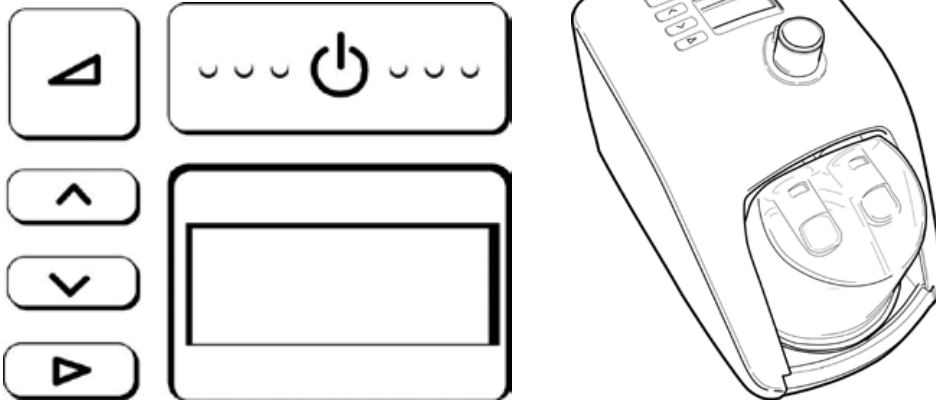

FISHER & PAYKEL SLEEP STYLE 600 - THERMOSMART

To check the hours on your machine:

Turn machine on

Press the right arrow button 

Screen will display Total Hours – Write that number down

Press the right arrow button again 

Screen will display Hours / Night – Write that number down

Turn machine off