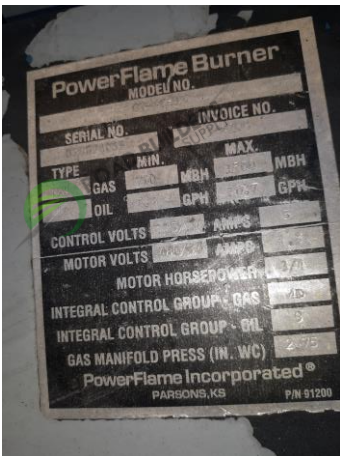

## B050RBS PowerFlame Burner

- ¾ HP
- Serial Number 029674355
- Model C2-GC-15

- All equipment subject to prior sale.
- RSB strives to ensure the accuracy of all listings, but all listings are "as-is, where-is," with no implied warranty.
- All buyers are encouraged to inspect equipment personally to verify accuracy.
- All information contained in this listing sheet is confidential. It is the property of RBS and is not to be shared.
- Road Builders Supply, LLC accepts no liability for the accuracy of the above listing.