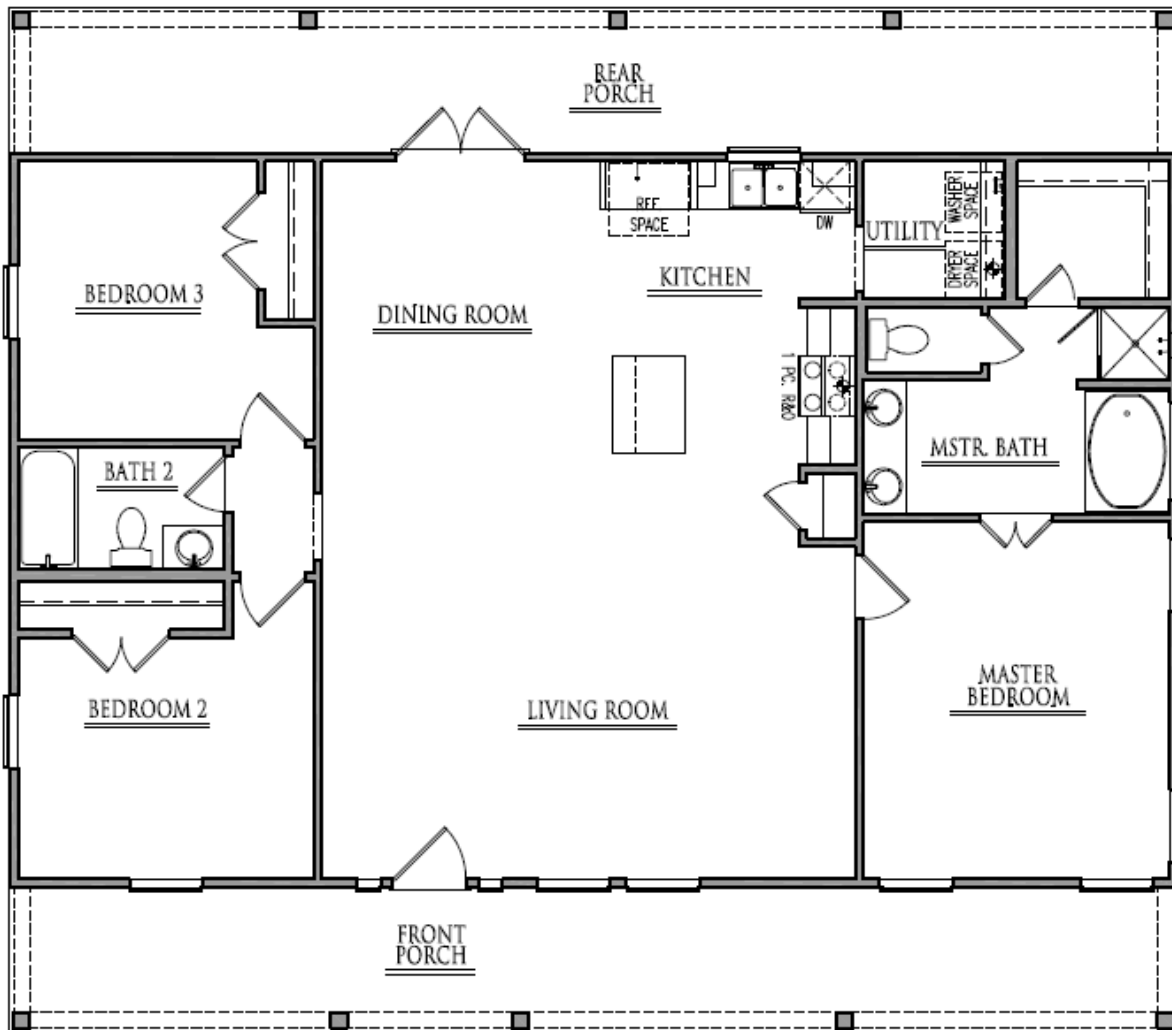

# THE DIME BOX

## 3 BEDROOM/2 BATH

INDOOR LIVING	1448
OUTDOOR LIVING	576
TOTAL LIVING	2024