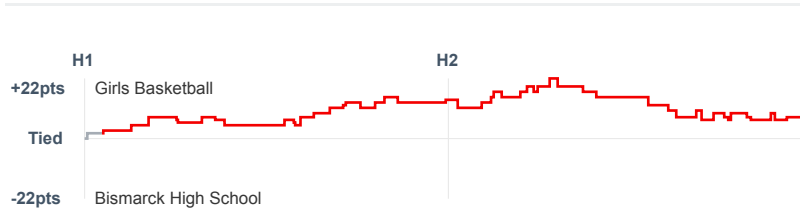

Box Score Report

Girls Basketball vs Bismarck High School - Dec 19, 2017 - W 50-41

Period Stats

	1	2	
CHS	25	25	50
BHS	11	30	41

Run Graph

Team Stats

	CHS	BHS
FG Made/Attempted	20/46	14/63
Field Goal %	43.5%	22.2%
Effective Field Goal %	46.7%	25.4%
2FG Made/Attempted	17/32	10/48
2FG %	53.1%	20.8%
3FG Made/Attempted	3/14	4/15
3FG %	21.4%	26.7%
FT Made/Attempted	7/13	9/15
Free Throw %	53.8%	60.0%
Points Per Possession	0.70	0.58
Transition Points	9	5
Points Off Turnovers	17	13
Second Chance Points	9	7
Points in the Paint	34	16
Offensive Rebounds	9	16
Defense Rebounds	36	19
Assists	7	4
Deflections	3	3
Steals	7	5
Blocks	3	0
Turnovers	28	17
Personal Fouls	20	16
Charges Taken	0	0