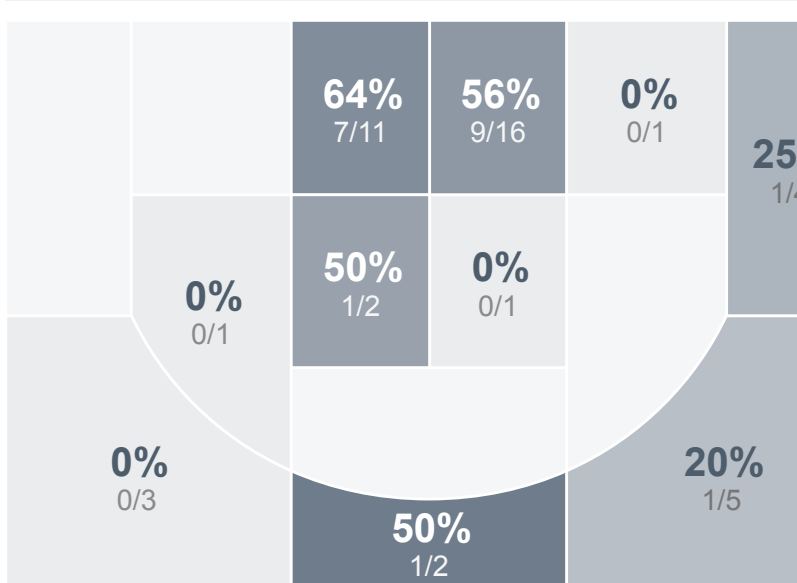

Team Stats

	CHS	BHS
FG Made/Attempted	20/46	14/63
Field Goal %	43.5%	22.2%
Effective Field Goal %	46.7%	25.4%
2FG Made/Attempted	17/32	10/48
2FG %	53.1%	20.8%
3FG Made/Attempted	3/14	4/15
3FG %	21.4%	26.7%
FT Made/Attempted	7/13	9/15
Free Throw %	53.8%	60.0%
Points Per Possession	0.70	0.58
Transition Points	9	5
Points Off Turnovers	17	13
Second Chance Points	9	7
Points in the Paint	34	16
Offensive Rebounds	9	16
Defense Rebounds	36	19
Assists	7	4
Deflections	3	3
Steals	7	5
Blocks	3	0
Turnovers	28	17
Personal Fouls	20	16
Charges Taken	0	0

Girls Basketball