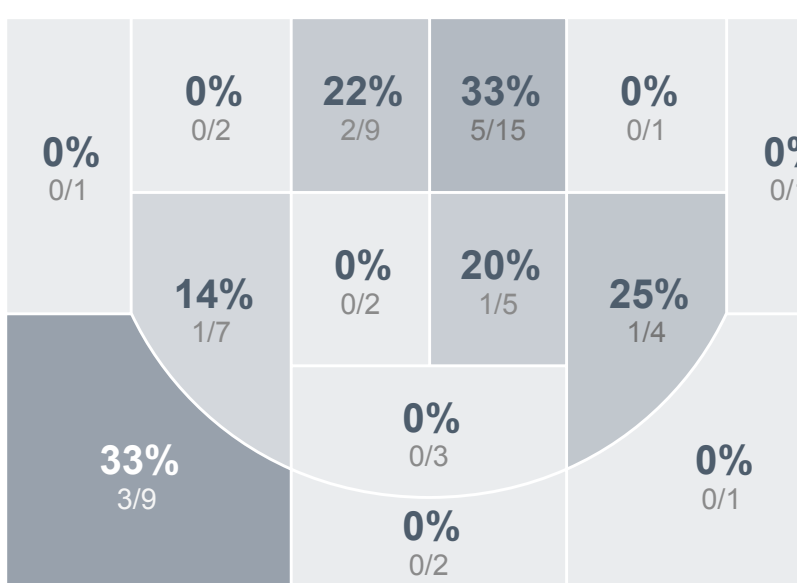

Bismarck High School