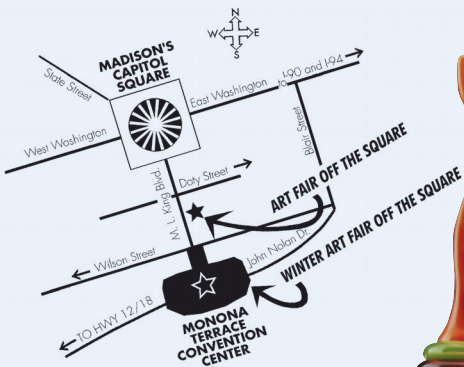

Promoting Art Fair Off the Square and Winter Art Fair Off the Square

WAAC produces two art fairs each year. **Art Fair Off the Square** is traditionally held the weekend after July 4th. It is located on the 200 block of Martin Luther King Boulevard and the walkway of the Monona Terrace Convention Center, Madison, Wisconsin.

The Winter Art Fair Off the Square typically takes place on the second weekend of November. It is located at the Exhibition Hall of the Monona Terrace Convention Center in Madison, Wisconsin.

Both art fairs are open to Wisconsin exhibitors only. Exhibitors are selected by a jury of professional artists. All exhibitors must be members of WAAC.

WAAC has an annual **exhibition of members' work** at the U.W. Hospital in Madison. This month-long exhibition is in February.

Supporting Young People in the Arts

WAAC encourages young artists by providing funding for educational programs. WAAC incorporates children's events into its art fairs, such as **The Young Collector's Corner**.

WAAC also provides support to the **Wisconsin Art Education Association (WAEA)**, involving statewide children, K-12 in the arts, and the biennial "Young at Art" exhibition at the Madison Museum of Contemporary Art.

As part of WAAC's continuing public education, the WAAC website, artcraftwis.org, contains an informational page to educate the public about a variety of media.

Providing Information and Instruction for WAAC Members

WAAC members receive **WAAC WORDS**, a newsletter which features information on the art fairs, WAAC's winter workshops and opportunities available to artists and craftspeople.

Subsequent to review and approval of content, members may request a **link from the WAAC website** to their own.

Artists' workshops such as marketing, legal issues, and other art-related topics are offered periodically in the beginning of the year. The **annual member meeting** is in March or April.

WAAC **public art showings** are open to members.

For more information about WAAC contact **608-204-9129 | wiaartcraft@gmail.com** or go to www.artcraftwis.org

To become a member or contributor,

please complete and return to:

WAAC
Lezlie Blanton, Executive Director
2450 East Mifflin Street
Madison WI 53704

Membership fees are included in the jury fee for artists applying to Art Fair Off the Square and/or Winter Art Fair Off the Square.

☐ **I wish to become a member of WAAC.** Enclosed is my $25 annual membership fee. A two-person team may join for a $40 fee. Memberships expire on March 31 each year. Member must be a Wisconsin resident, an artist or craftsperson, and at least 18 years of age.

☐ **I wish to exhibit in the WAAC UW Hospital Show but take part in other WAAC events.** Enclosed is my $15 fee. If you have paid the $25 annual membership fee, don't also pay this fee. Exhibition in the UW Hospital Show is included in your annual membership fee.

☐ **I wish to contribute to WAAC.** Enclosed is my check for _____