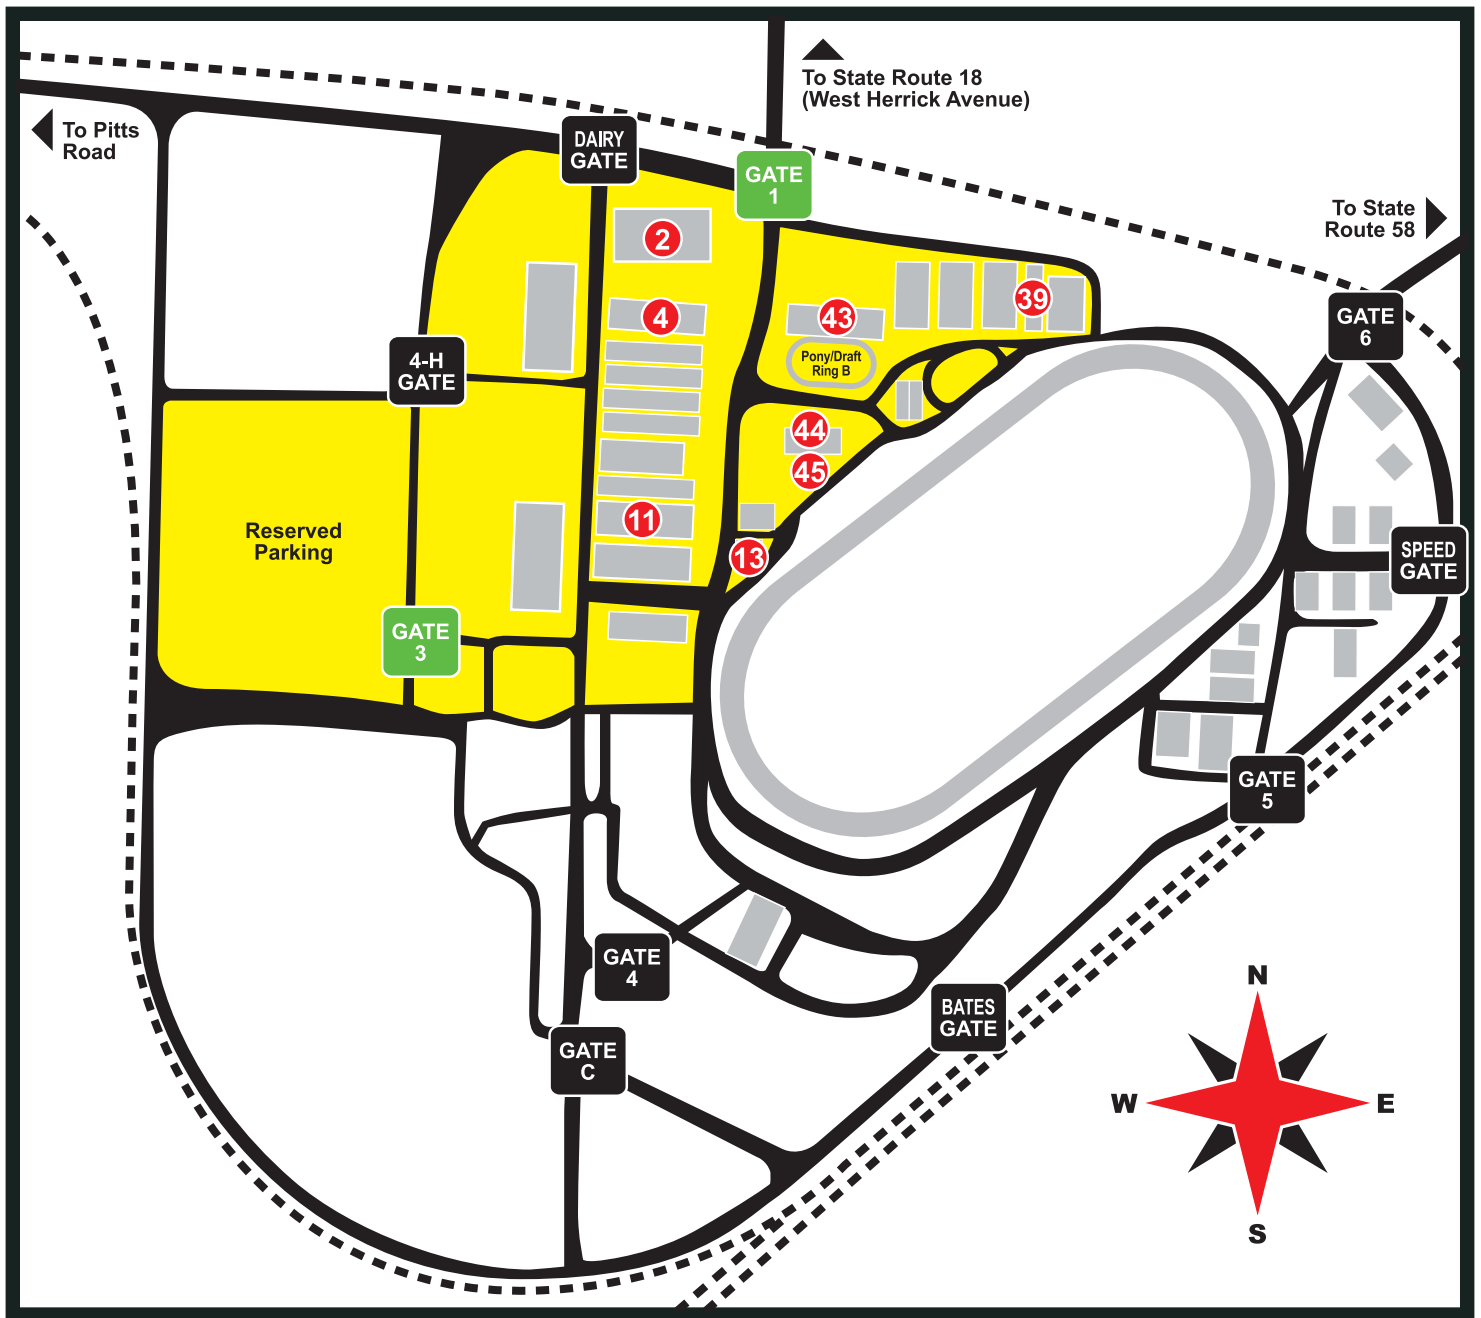

Welcome to the **End of Summer Classic**

LORAIN COUNTY FAIRGROUNDS MAP KEY

- ✓ All cars for the Best of the Best Cruisin' & Corvette Cruisin' enter the Fairgrounds through **Gate 1** (main gate) off of State Route 18
- ✓ Spectator parking in **Reserved Parking** according to the map and pay to get in at **Gate 3**
- ✓ **Barn 11**: Registration, Information and Education
- ✓ **Pony Ring B**, outside of **Barn 43**: Corvette Cruisin'
- ✓ Area around **Barns 44 and 45**: Car, Truck & Bike Cruisin'
- ✓ **Barn 2**: Vendors
- ✓ **Barn 4**: Keynote & Guest Speakers
- ✓ **Barn 39**: Rabbit Show
- ✓ South of **Building 13**: Buggy Rides, Dunk Tank and Bounce House