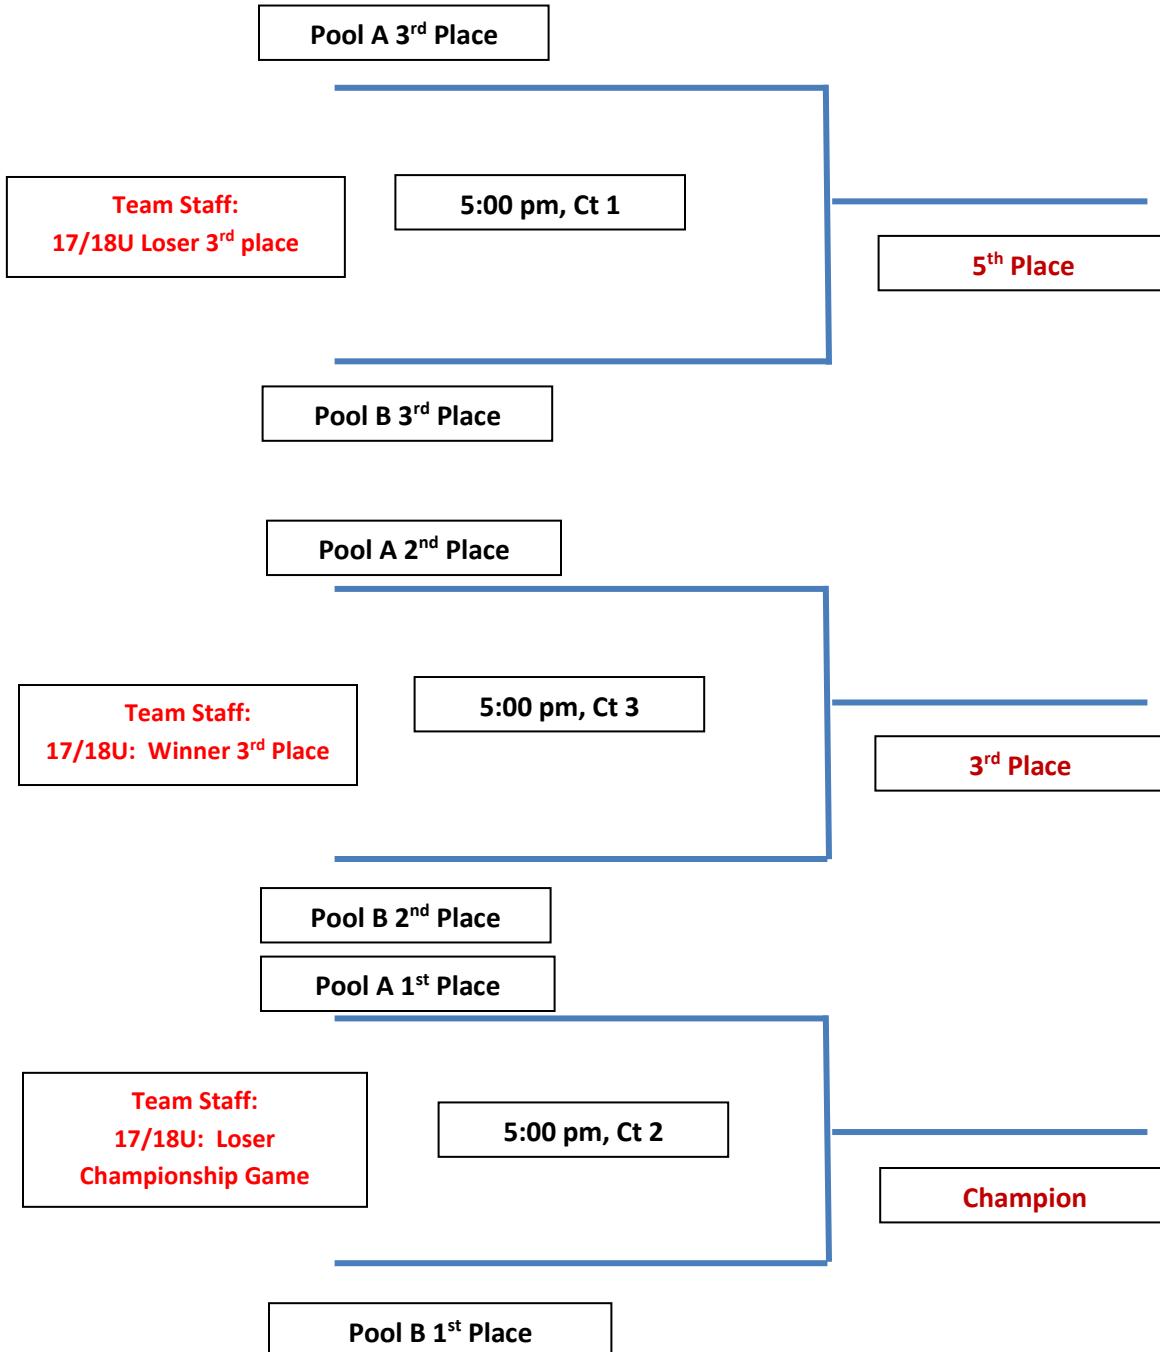

Sunday, December 30
15U Girls Division