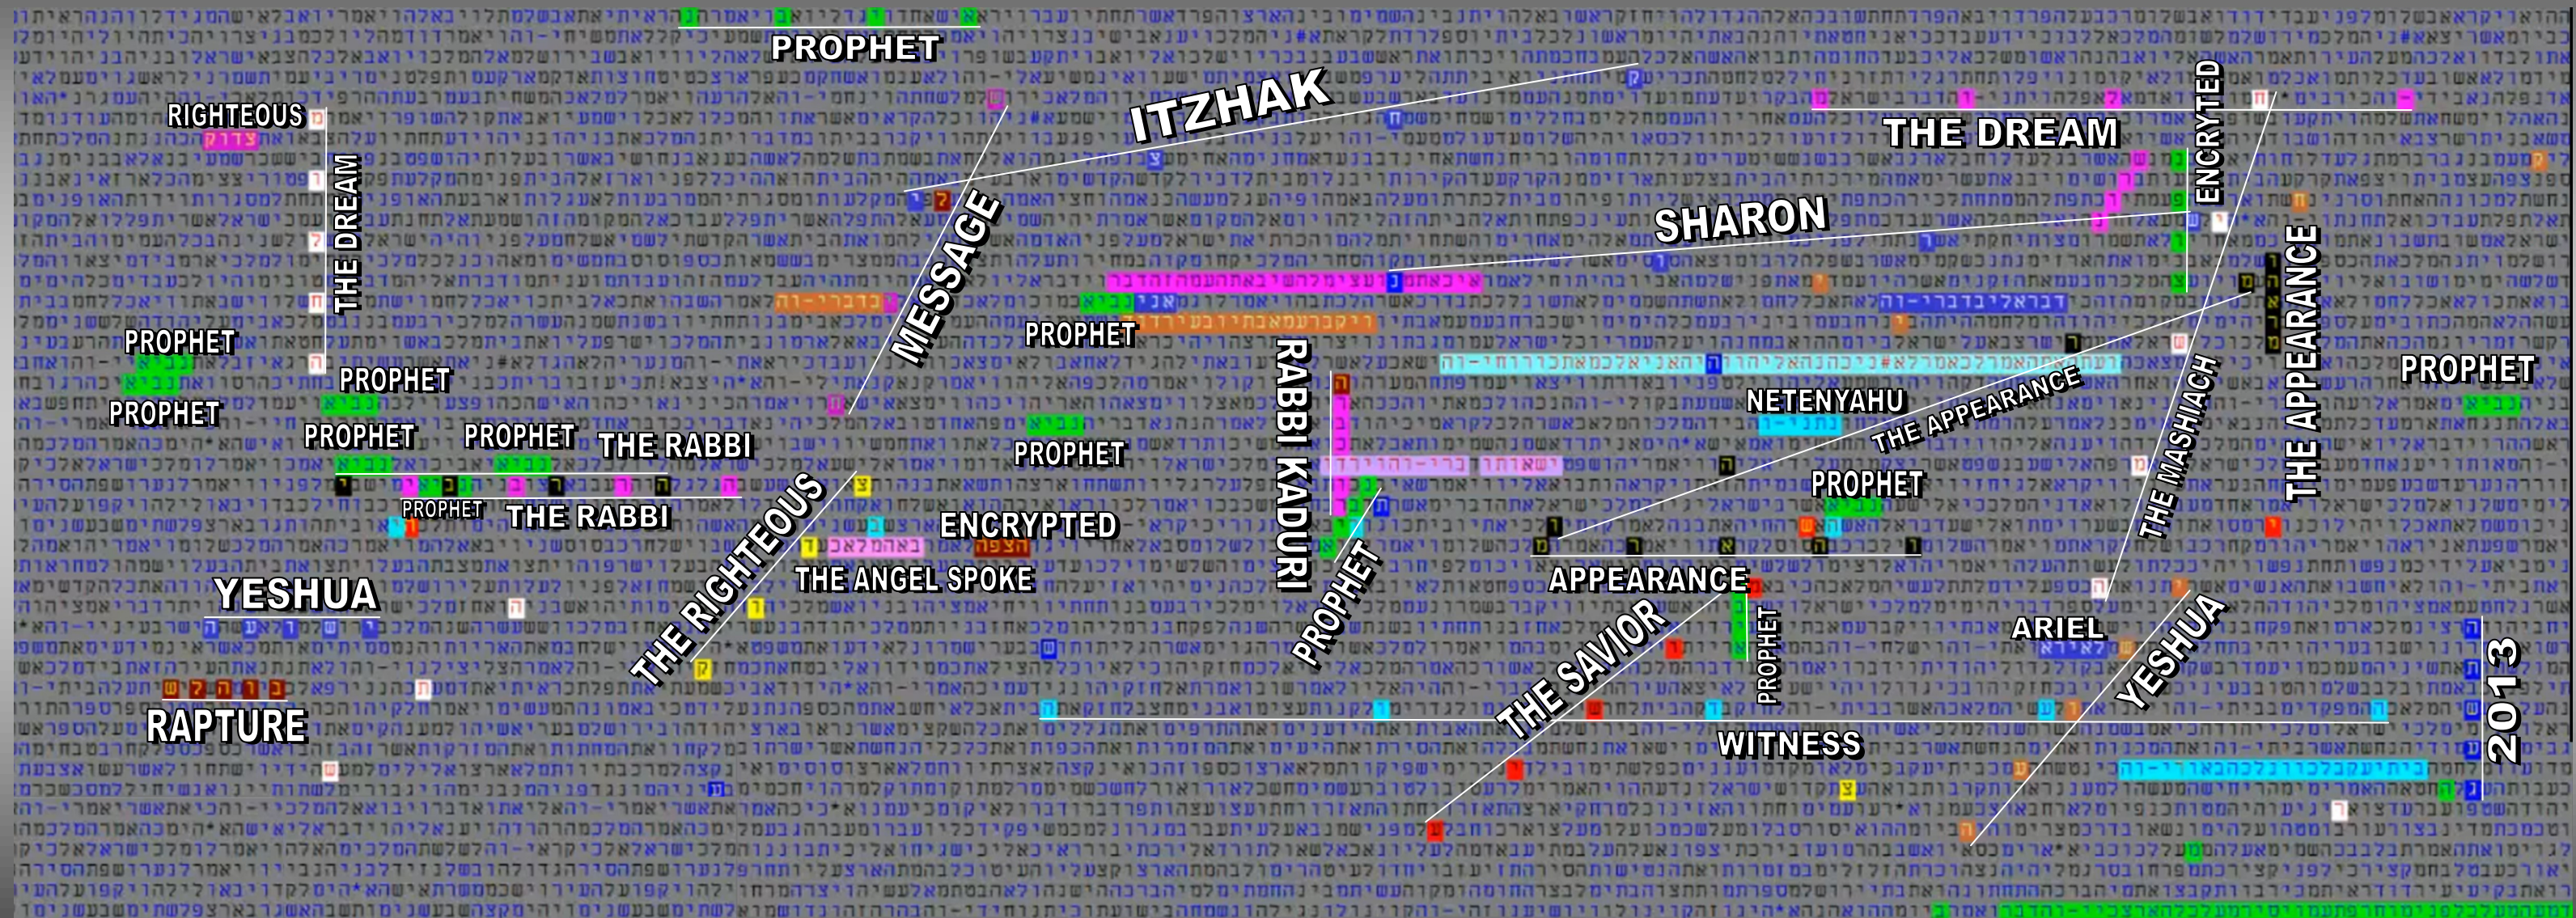

THE KADURI MESSAGE

Bible Code Matrix of Prophecy in Scripture

© MATTHEW WRIGHT MINISTRIES
Graphic layout by Luis B. Vega

RESOURCES
[youtube.com/user/TheMatt71269](https://www.youtube.com/user/TheMatt71269)
biblecodenow1@gmail.com
biblecodenow.com
[facebook.com/groups/codesearcher](https://www.facebook.com/groups/codesearcher)

SCRIPTURE SOURCE(S)
Old & New Testament
TorahSoft

FOR AN EXPLANATION - STUDY OF THE CHART CODE MATRIX, VISIT THE YOUTUBE CHANNEL VIDEO SERIES.

WIDTH: 3061 CENTER: 214581