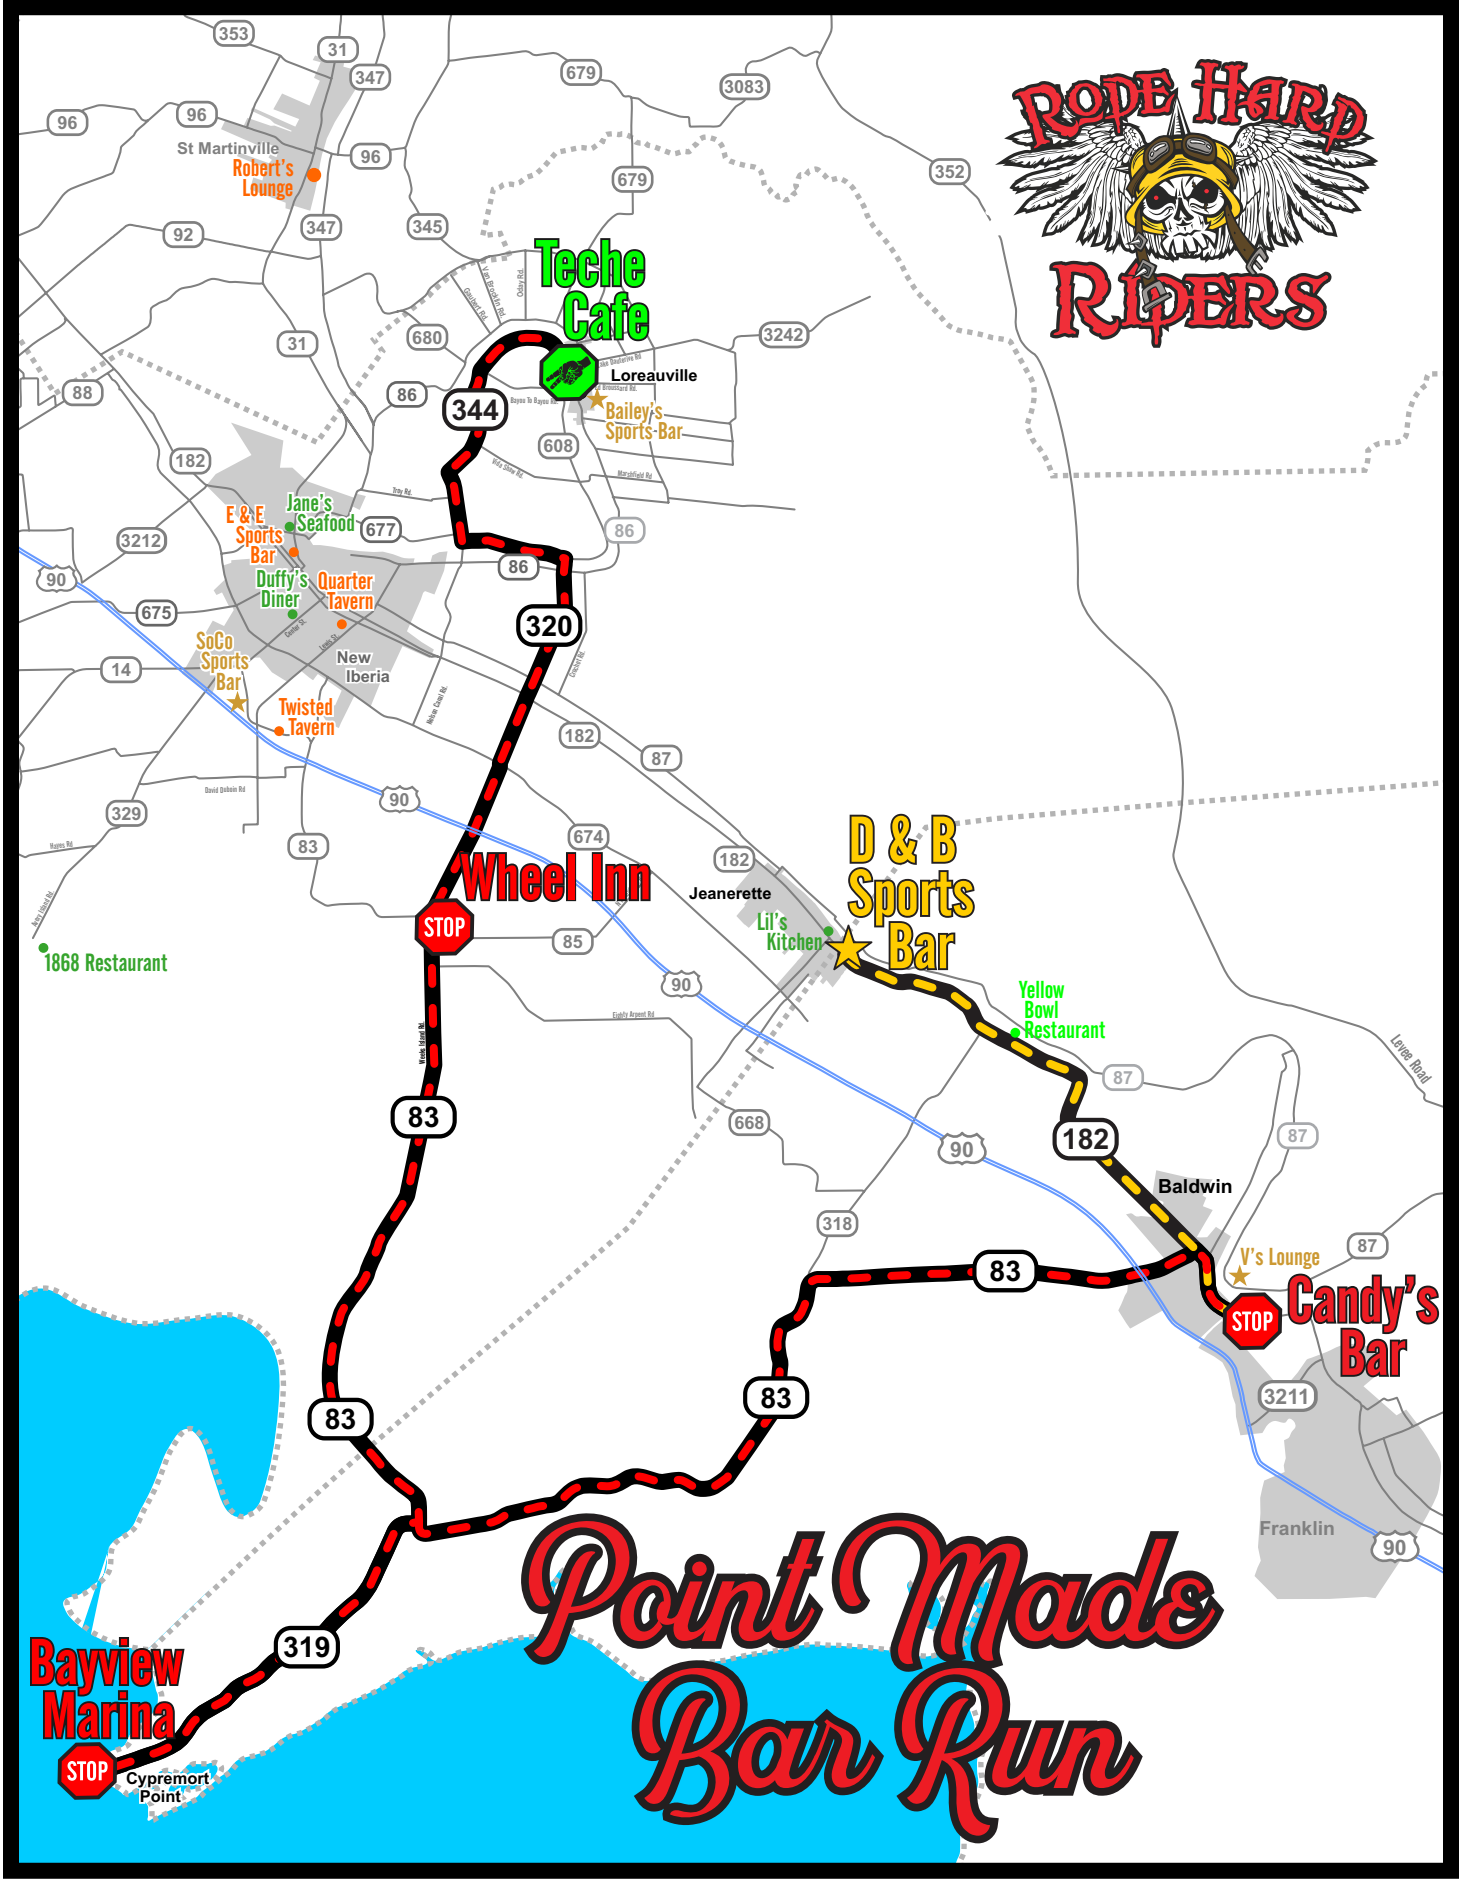

Start location:

Bars Included:

Teche Café
105 N Main St.
Loreauville, LA 70552

Wheel Inn, Lydia
Bayview Marina, Cypremort Point
Candy's, Franklin

Miles without Gold Star Bar:

60.45

Gold Star Bar (suggested):

D & B Sports Bar

Additional Miles for Gold Star Bar:

14.5

Total Miles Including Gold Star Bar:

74.95

**RHR
Restaurants
on route**

**Other
Gold Star
Bars**

Bailey's Sports Bar

On Route

Comments:

Point Made Bar Run

Point Made Bar Run

	Dist.		Turn		Road	Total Dist	
			START	at	Teche Café, 105 N. Main St., Loreauville, LA 70552		
			Go South	on	N Main St / LA-86		
in	0.05	mi.	Turn right	on to	LA-344 / Bridge Street	0.05	mi.
in	0.30	mi.	Turn right	on	LA-344 / Sugar Oaks Rd	0.35	mi.
in	5.80	mi.	Turn left	on to	Par Rd-608 / Northside Rd	6.15	mi.
in	1.90	mi.	Turn right	on to	Belle Place Bridge Rd	8.05	mi.
in	0.20	mi.	Take 2nd exit	on	Turn-A-Bout on to LA-320	8.25	mi.
in	7.20	mi.	STOP	at	The Wheel Inn	15.45	mi.
			Continue South	on to	Weeks Island Rd / LA-83	15.45	mi.
in	9.80	mi.	Turn right	on to	LA-319	25.25	mi.
in	8.10	mi.	Turn left	on to	Bayouview Dr	33.35	mi.
in	0.30	mi.	STOP	at	Bayview Inn	33.65	mi.
			Go back East	toward	LA-319	33.65	mi.
in	0.30	mi.	Turn right	on to	LA-319	33.95	mi.
in	8.10	mi.	Turn right	on to	Weeks Island Rd / LA-83	42.05	mi.
in	9.70	mi.	Keep right	on	LA-83	51.75	mi.
in	6.80	mi.	Turn right	on to	LA-182	58.55	mi.
in	1.90	mi.	STOP	at	Candy's	60.45	mi.

Gold Star Bar Addition

	Dist.		Turn		Road	Total Dist	
			From Candy's go North	on	Katy Bridge App Rd		
in	0.50	mi.	Turn left	on to	LA-87	0.50	mi.
in	9.20	mi.	Turn left	on to	LA-670	9.70	mi.
in	0.20	mi.	Turn right	on to	LA-182	9.90	mi.
in	4.60	mi.	STOP	at	D & B Sports Bar	14.50	mi.
Total Gold Star Detour Miles						14.50	mi.
Total Miles with Gold Star Detour						74.95	mi.