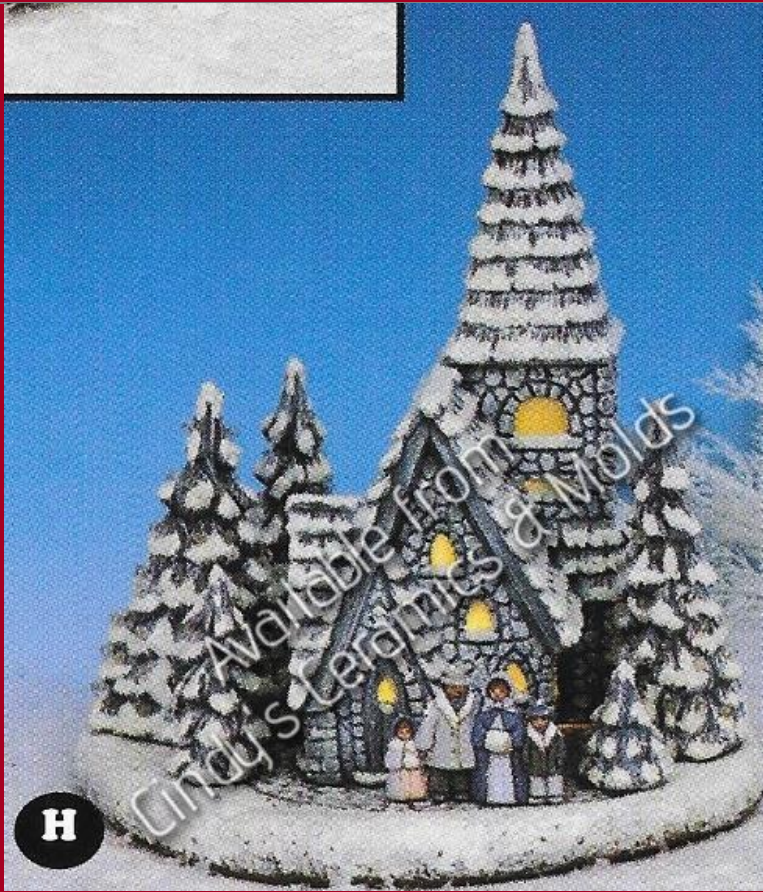

DM-203A

6 1/4 Long 7.20 (set of two)

Medium & Small Christmas Tree Trays

S-2274

4.00 each

Slim Tree & Base
(Cannot be Lit)

C-1824

7 Tall