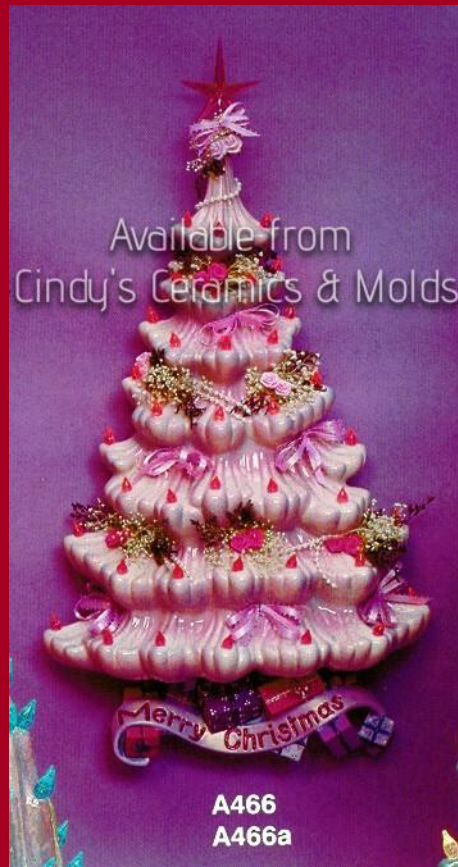

A-466

18 High

60.00

Wall Christmas Tree

The back of this tree is completely flat, so it may be mounted against a wall or a door (just don't swing the door too hard!). Yes, it is designed to be lit! Base is designed to be epoxied to the tree.