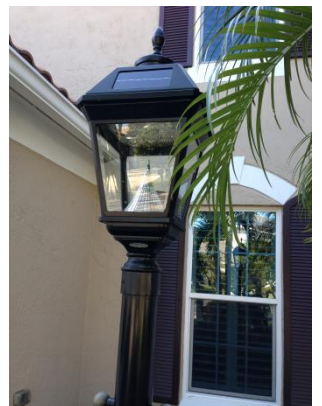

3. Change the Gas Lamp to Solar:

You will need to contact TECO to have the gas line leading to the lamp capped. You may order the following lamp from www.earthtechproducts.com, model number GS97FG. Please see page 2 for more information. This lamp is used at 1012 Woodfield Circle.