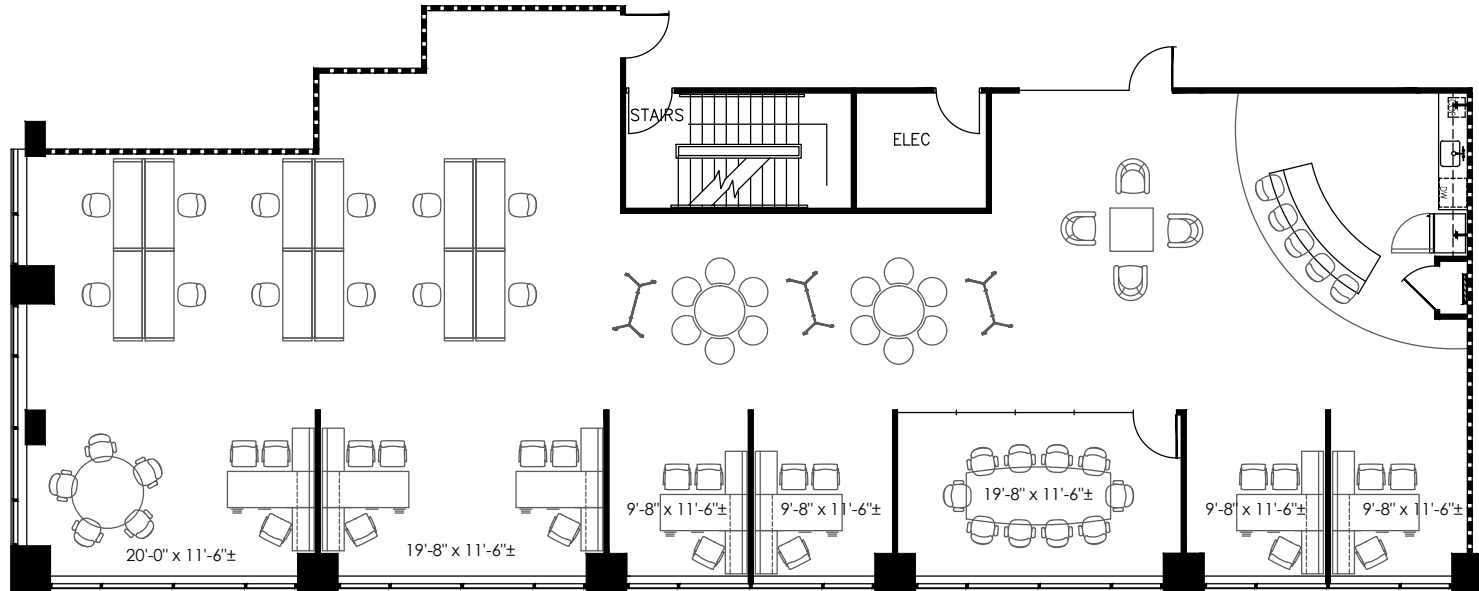

KEY PLAN

FOR LEASING INFO CONTACT:
Celeste Fowden (214) 979-6113
Jackie Marshall (214)979-6115
Ben Davis (214)979-6336

SAINT PAUL PLACE

750 NORTH SAINT PAUL STREET, DALLAS, TEXAS 75201

FLOOR: 5th
SUITE: 550
DATE: 3.4.2016
RSF: 3,790