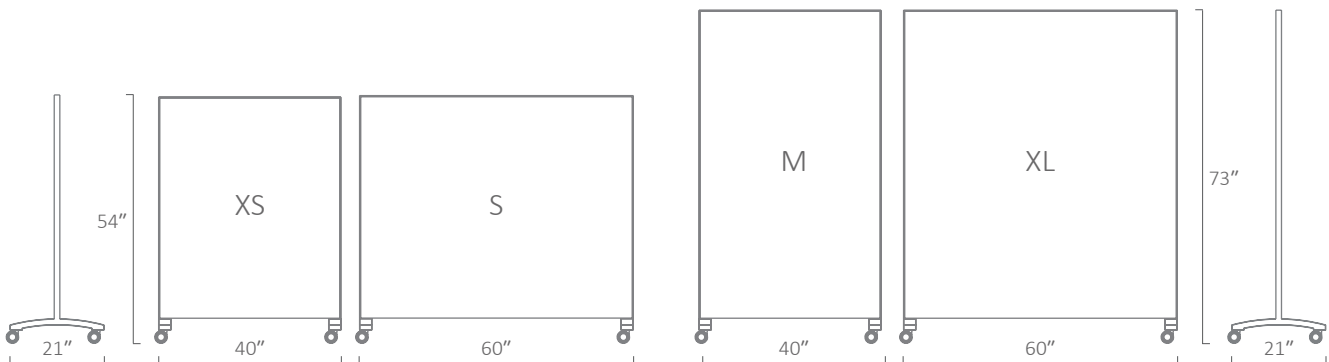

FEATURES

- 13 powder-coated frame colors
- 3 Timber species (walnut, white oak, maple)
- Unlimited glass colors
- 4 caster colors (white, gray, black, red)
- 3-wheel and 4-wheel caster configurations*
- ColorDrop printing options available
- Gangs, nests, collaborates with multiple boards

* XL not available in three-wheel configuration