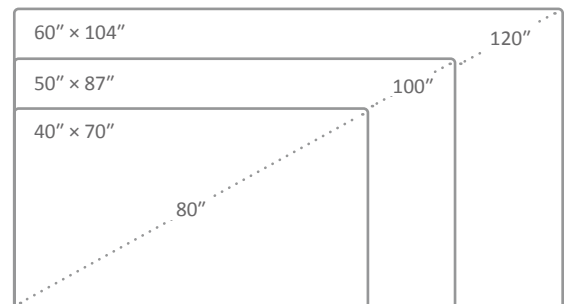

## VIEW

	STARPHIRE GLASS	SILK GLASS
Size	List Price	List Price
80"   40" x 70"	\$4,418	\$5,229
100"   50" x 87"	\$6,418	\$7,974
120"   60" x 104"	\$7,974	\$9,974

Specify: glass type and frame finish