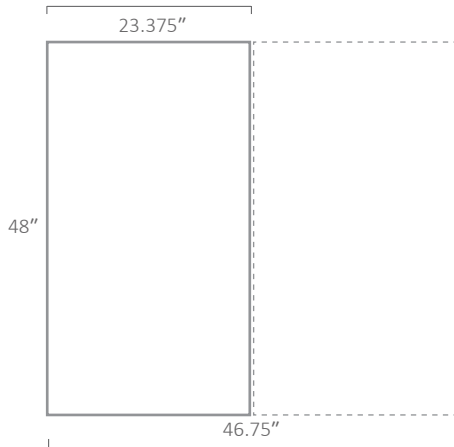

FLIP

MAGNETIC COLORS BY CLARUS	
Size	List Price
48" x 23 3/8"	$1,884

Specify: frame color, glass color, acoustic color, acoustic pattern

FEATURES

- 13 powder-coated frame colors
- Unlimited glass colors
- Magnetic glass panels
- ColorDrop printing options available
- 15 Clarus Felt panel colors (listed below)
- 5 Clarus Felt panel patterns (listed below)
- 9 – 12 mm polyethylene terephthalate felt
- Made from recycled materials
- Noise reduction coefficient of .8 to 1.1 (.9 at 4000 Hz)