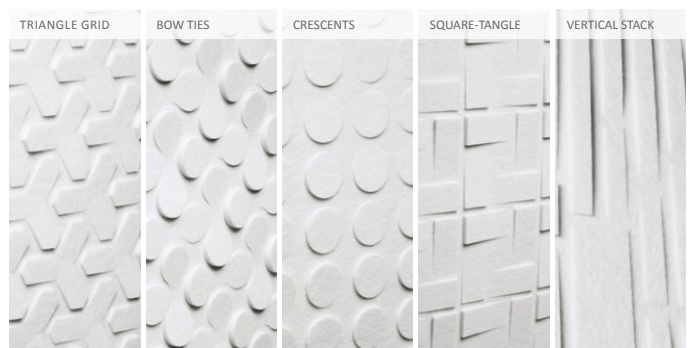

CLARUS FELT STYLES FOR FLIP