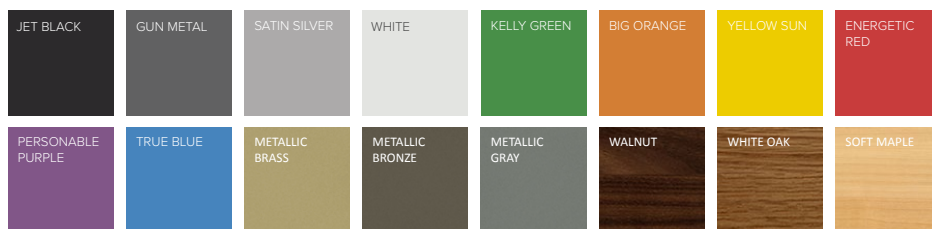

FRAME FINISHES FOR SURROUND, FLIP & GO! MOBILE*

* Timber finishes only available for Surround and go! Mobile